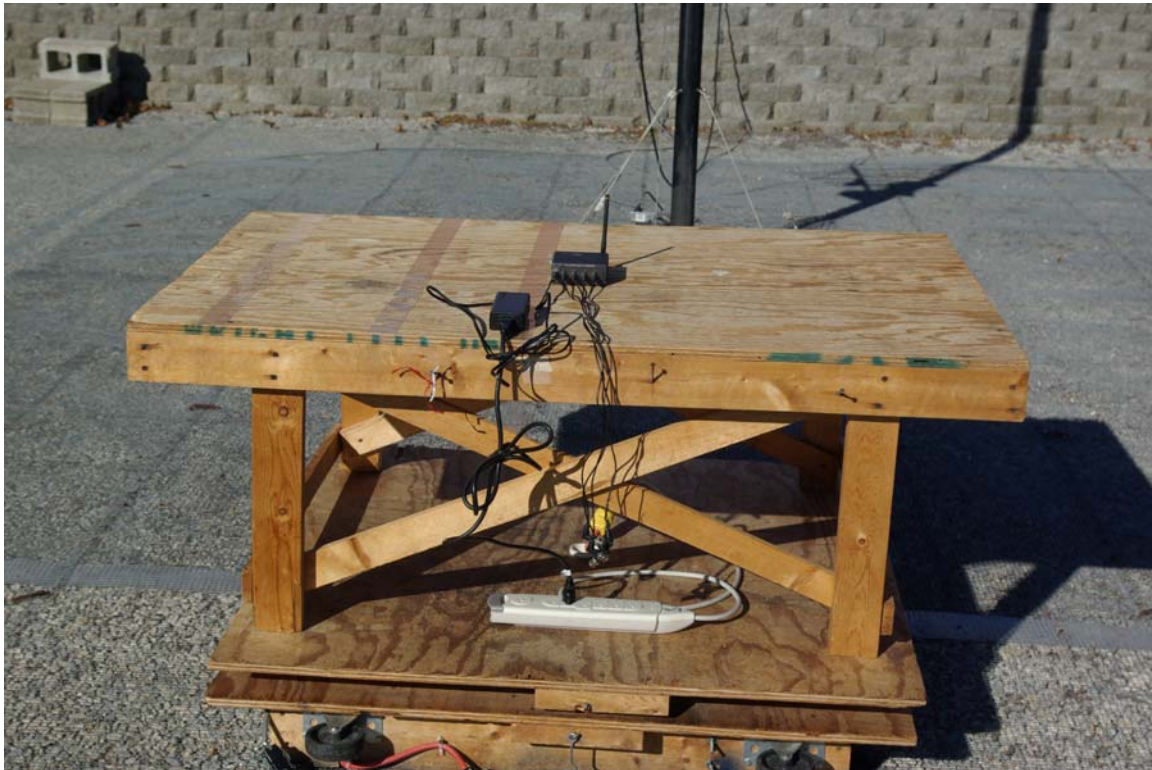

Test setup photographs for D4T

Rogers Labs, Inc.
4405 W. 259th Terrace
Louisburg, KS 66053
Phone/Fax: (913) 837-3214
Revision 1

Lectrosonics, Inc.
Model: D4T
Test #:090122T
Test to: CR47 Parts 2 and 15C, RSS-210
File: TSup D4T

IC: 8024A-D4T
FCC ID: DBZD4T
SN: 005
Page 1 of 2
Date: 3/2/2009

Rogers Labs, Inc.
4405 W. 259th Terrace
Louisburg, KS 66053
Phone/Fax: (913) 837-3214
Revision 1

Lectrosonics, Inc.
Model: D4T
Test #:090122T
Test to: CR47 Parts 2 and 15C, RSS-210
File: TSup D4T