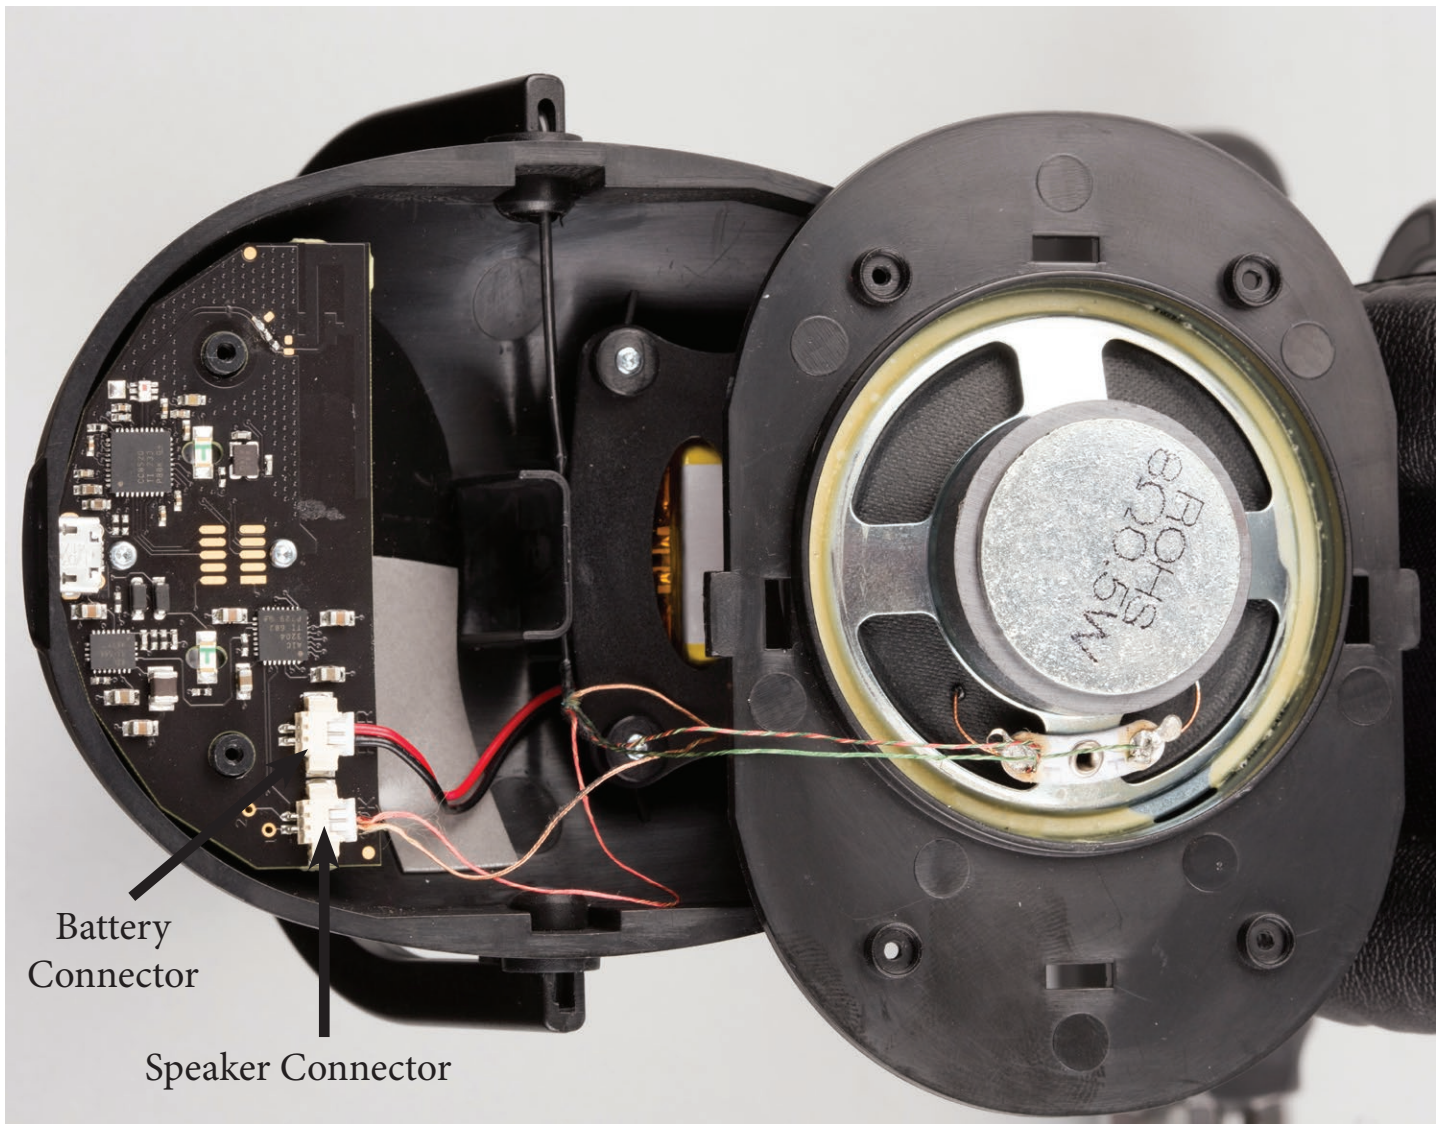

Charging Port

Radio

Matching Network

Antenna

Radio

Matching Network (0 Ohm)

Antenna

Battery 3.7v

Battery 3.7v

Volume Control