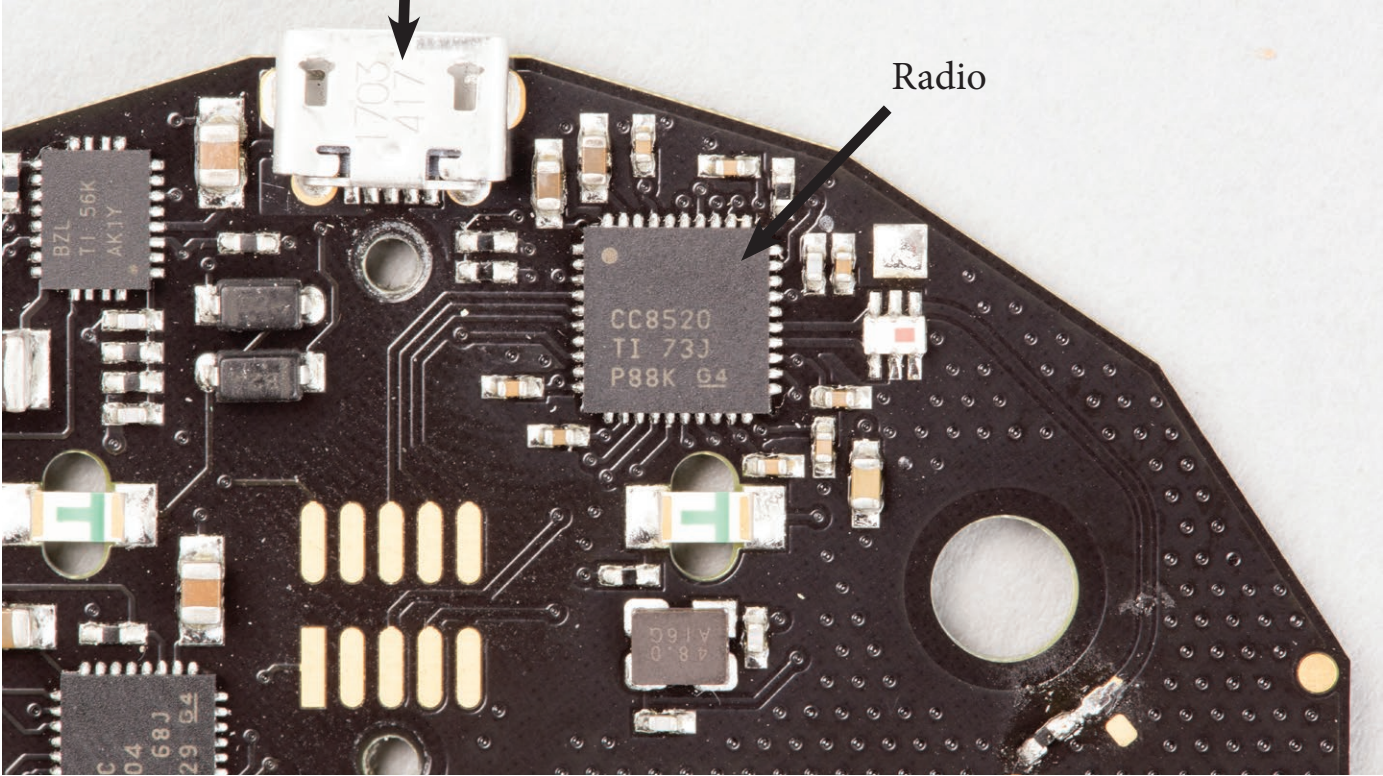

Charging Port

Radio

Matching Network

Antenna

Radio

Matching Network (0 Ohm)

Antenna

Battery 3.7v

Battery 3.7v

Volume Control