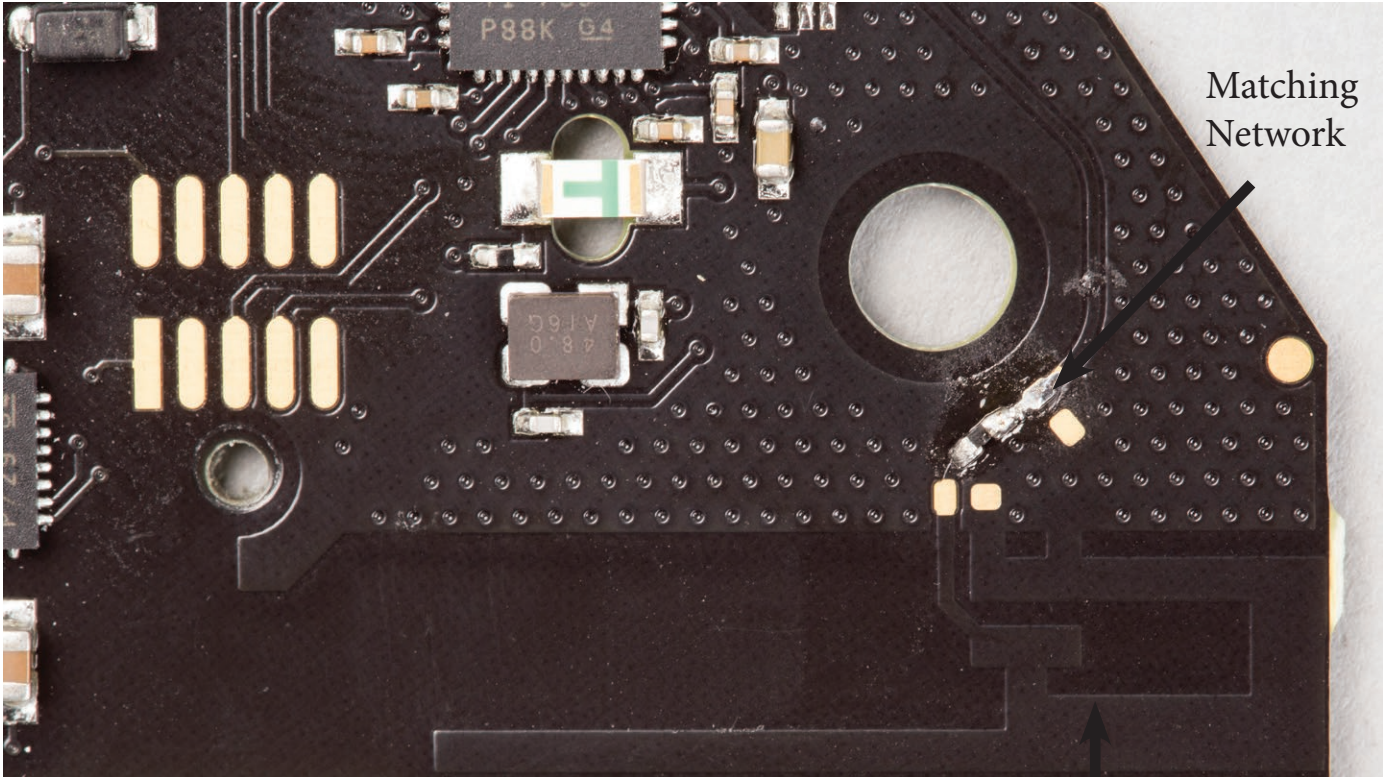

Charging Port

Radio

Matching Network

Antenna

Radio

Matching Network (0 Ohm)

Antenna

Battery 3.7v

Battery 3.7v

Volume Control