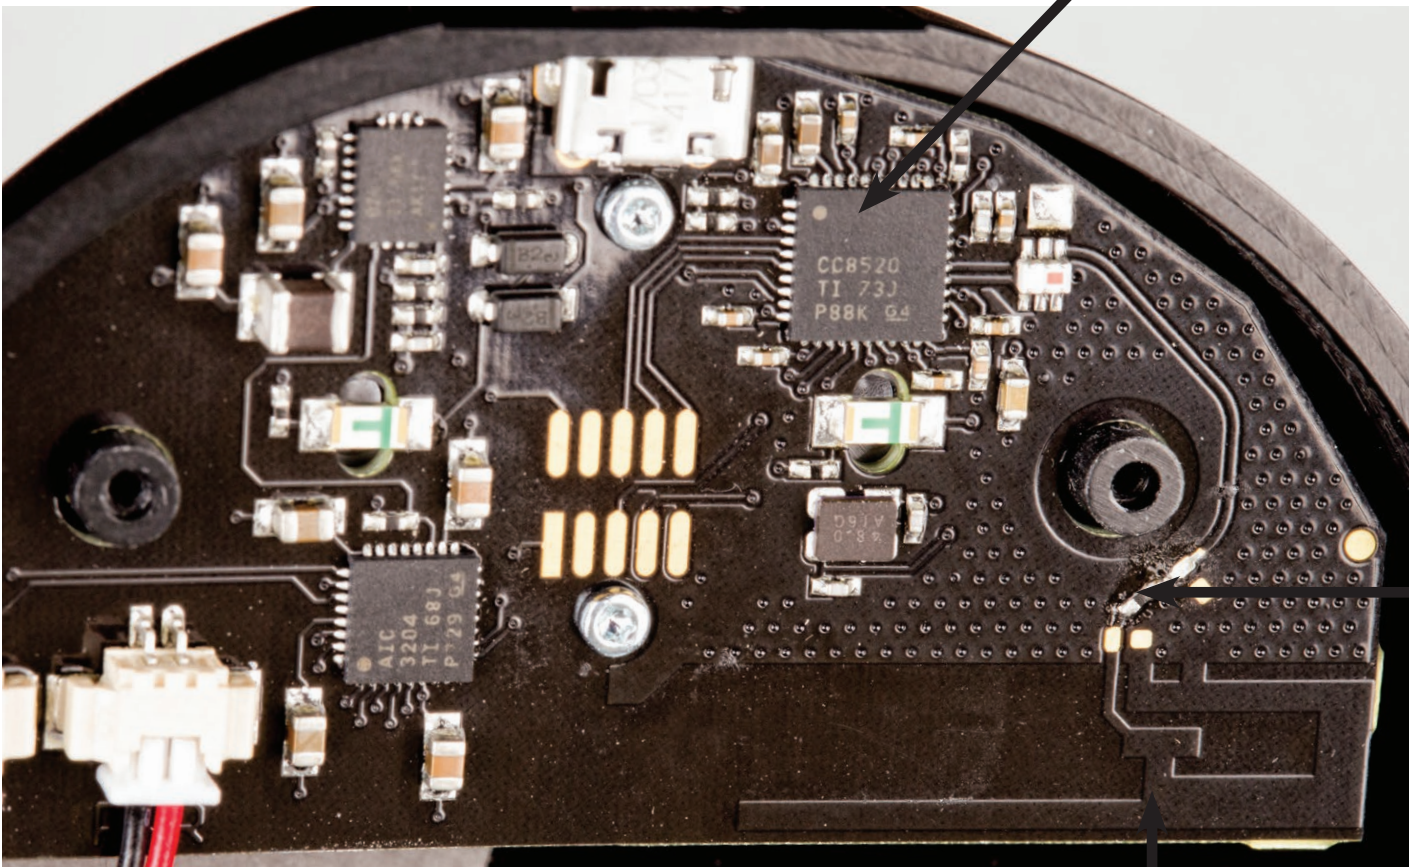

Charging Port

Radio

Matching Network

Antenna

Radio

Matching Network (0 Ohm)

Antenna

Battery 3.7v

Battery 3.7v

Volume Control