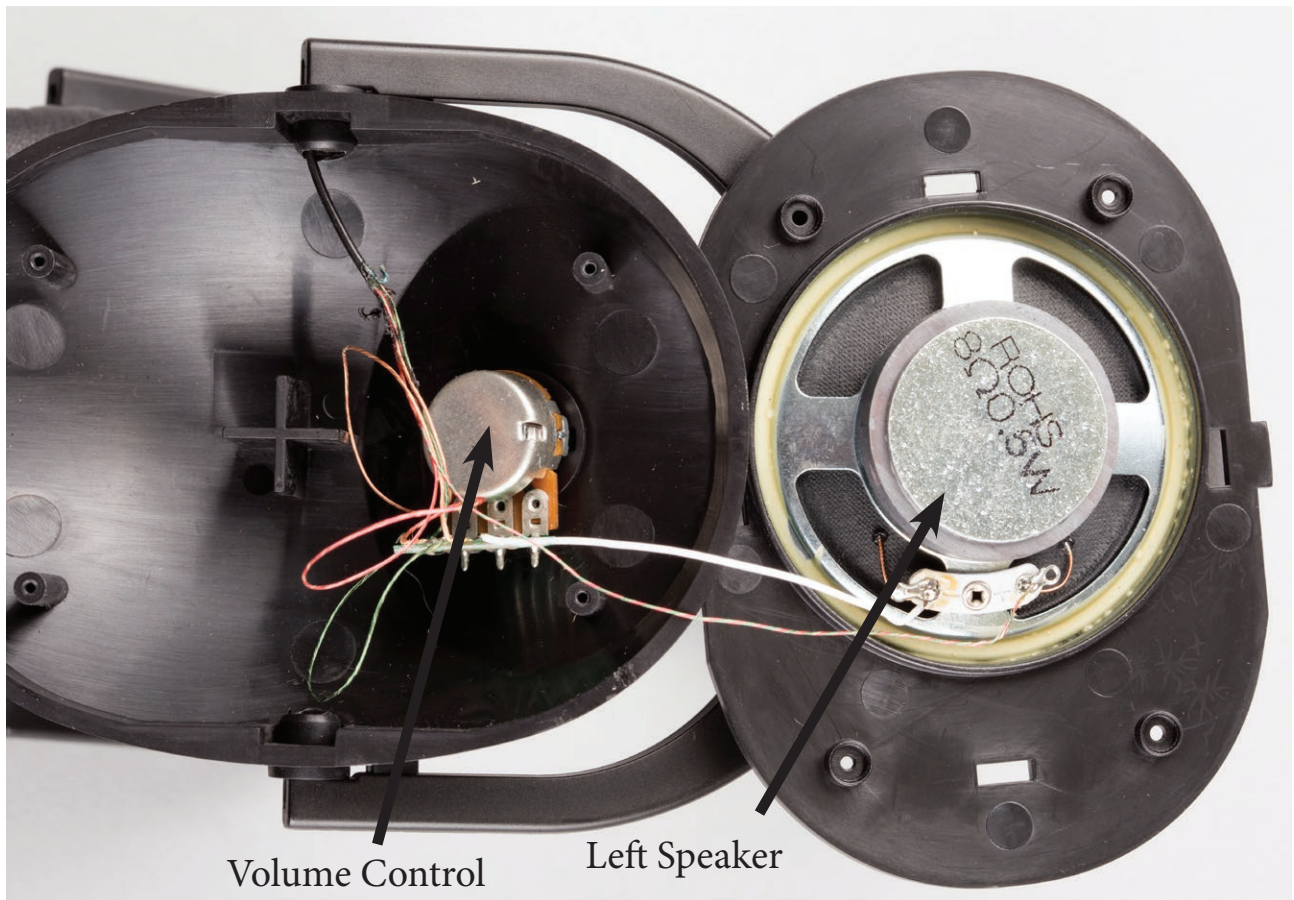

Charging Port

Radio

Matching Network

Antenna

Radio

Matching Network (0 Ohm)

Antenna

Battery 3.7v

Battery 3.7v

Volume Control