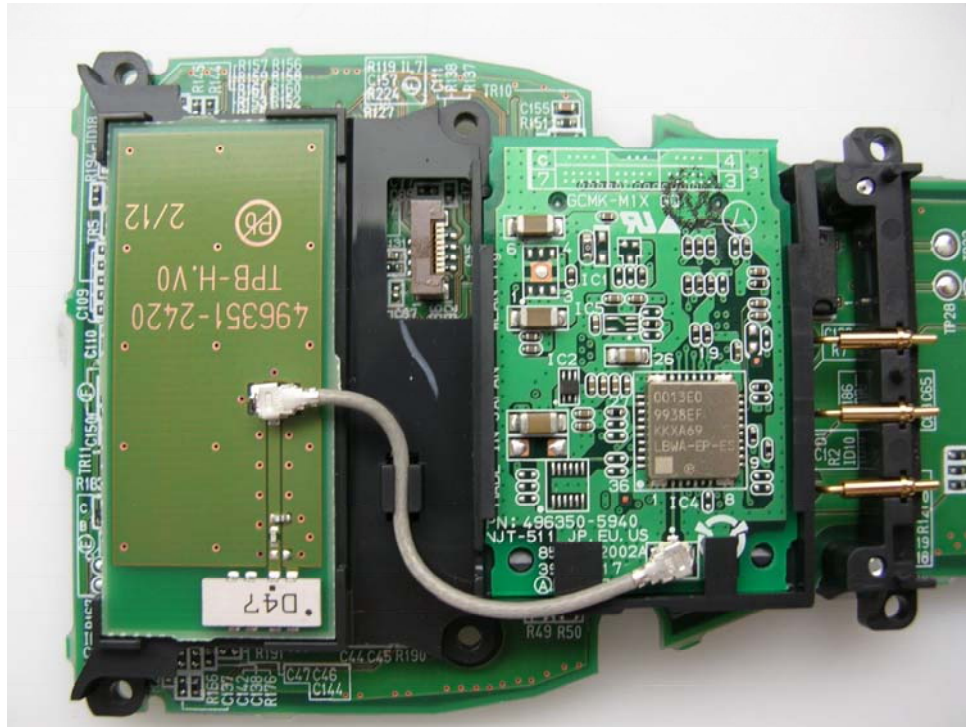

**Internal Photo (Host Device)**

**BHT-300QW**

**Nagano Japan Radio Co., Ltd.**

**Wireless LAN Module [Model: NJT-511]**

**FCC ID: D7LNJT511**

**Assembling Wireless LAN Adapter assembled holder on main circuit of Barcode Handy Terminal.**

**Assembling Wireless LAN Adapter assembled holder on main circuit of Barcode Handy Terminal.**

**Internal Photo (Host Device)**

**Nagano Japan Radio Co., Ltd.  
Wireless LAN Module [Model: NJT-511]  
FCC ID: D7LNJT511**

**Assembling Upper Case of Barcode Handy Terminal.**