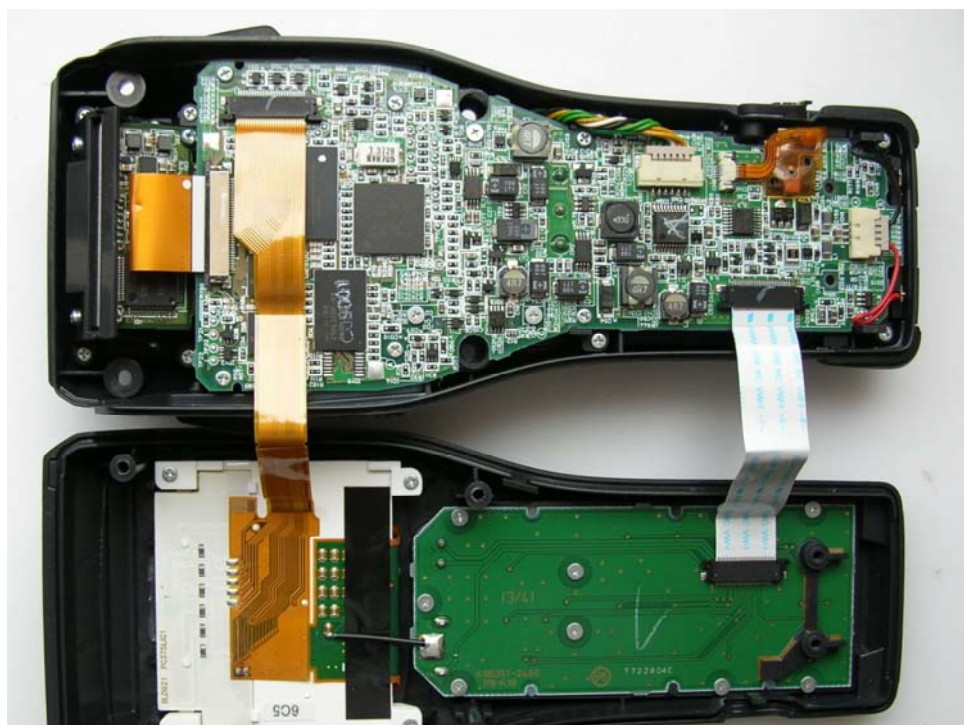

**Internal Photo (Host Device)**

**BHT-300QW**

**Nagano Japan Radio Co., Ltd.**

**Wireless LAN Module [Model: NJT-511]**

**FCC ID: D7LNJT511**

**Assembling Wireless LAN Adapter assembled holder on main circuit of Barcode Handy Terminal.**

**Assembling Wireless LAN Adapter assembled holder on main circuit of Barcode Handy Terminal.**

**Internal Photo (Host Device)**

**Nagano Japan Radio Co., Ltd.  
Wireless LAN Module [Model: NJT-511]  
FCC ID: D7LNJT511**

**Assembling Upper Case of Barcode Handy Terminal.**