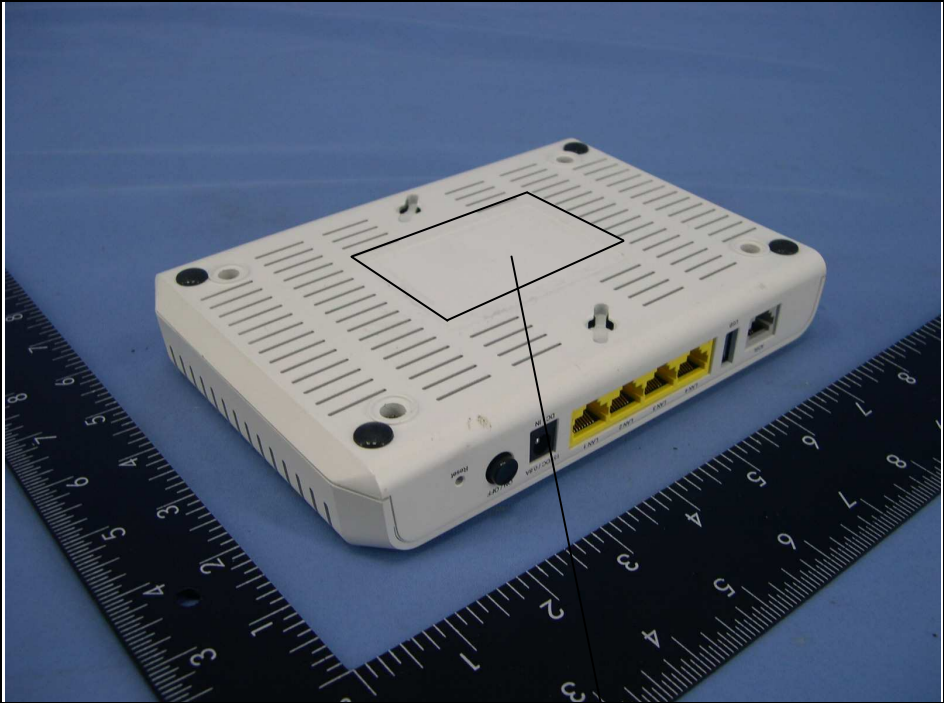

FCC LABEL LOCATION

The label will be permanently affixed at a conspicuous location on the device.

Label

(Fig. 1) FCC ID: D6X-AW4042UN