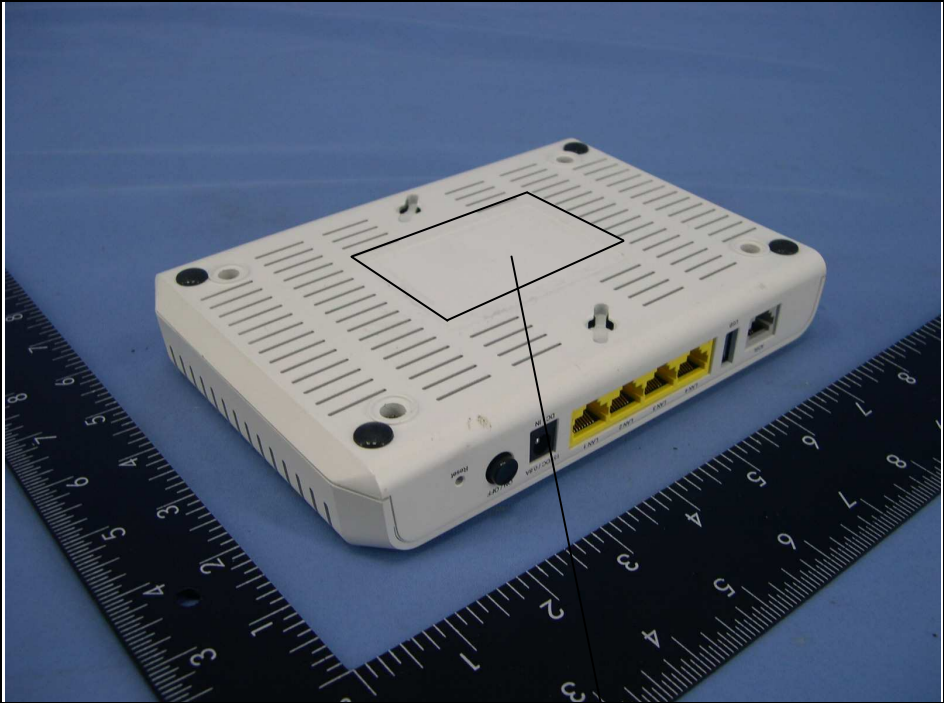

FCC LABEL LOCATION

The label will be permanently affixed at a conspicuous location on the device.

Label

(Fig. 1) FCC ID: D6X-AW4042UG