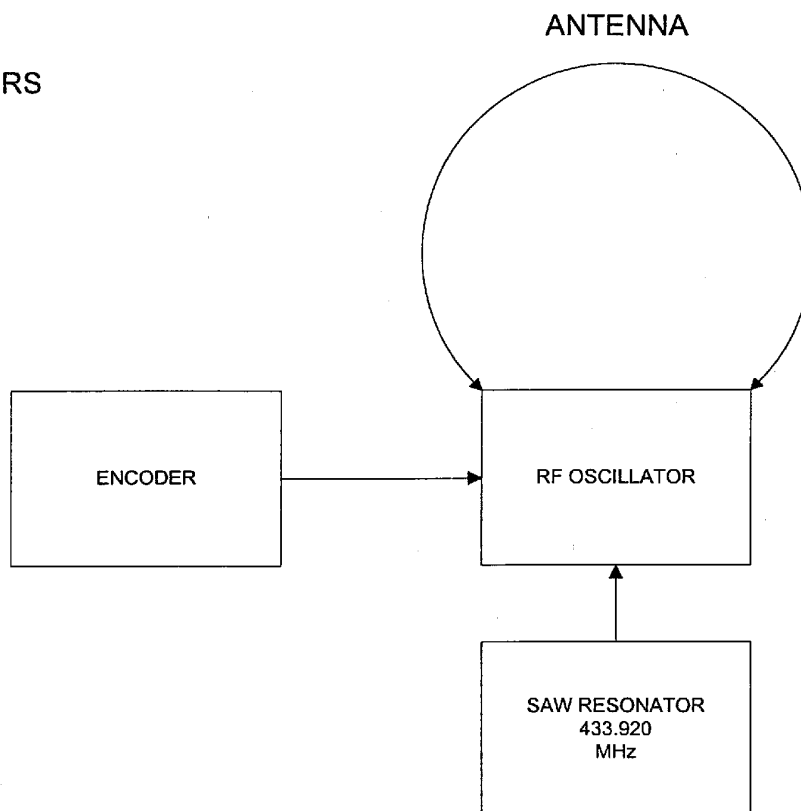

**EXHIBIT 5**  
**SCHEMATIC DIAGRAM**

BLOCK DIAGRAM FOR  
CLIFFORD  
CELLO,  
RADAR,  
AND OEM  
TRANSMITTERS

6 5 4 3 2 1

REVISION RECORD	
LTR	ECN NO. APPROVED: DATE:
A	041698B

ALL CAPS ARE 5% NPO UNLESS STATED OTHERWISE

COMPANY: CLIFFORD ELECTRONICS	
TITLE: KEELOQ RADAR 433 MHZ BANK SWITCHED SAW XMTR	
DES. ENGR.: M. NEWMAN	DATED: 7/29/98
PROD. ENGR.:	DATED:
ENGR. SERVICES:	DATED:
CODE: SC43797A1X1	SIZE: SC43-797
SCALE:	SHEET: 2 OF 2