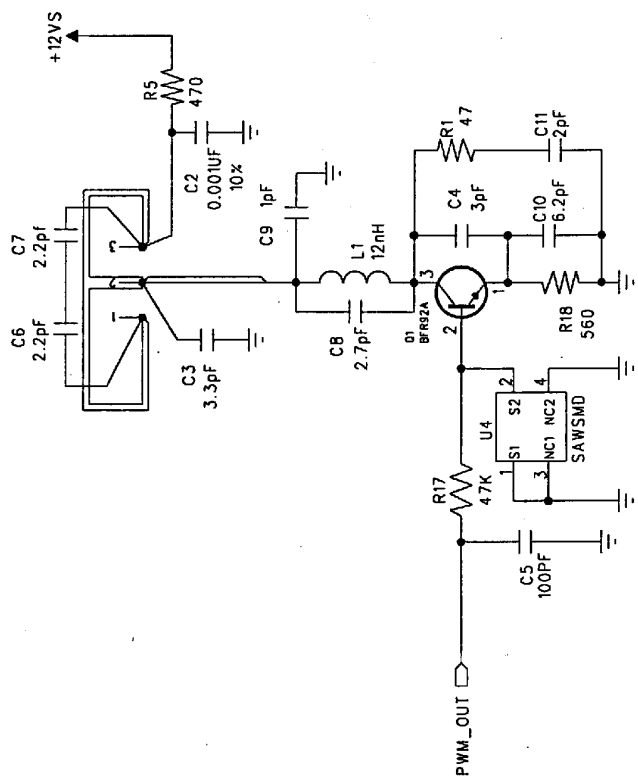

**EXHIBIT 5**  
**SCHEMATIC DIAGRAM**

BLOCK DIAGRAM FOR  
CLIFFORD  
CELLO,  
RADAR,  
AND OEM  
TRANSMITTERS

6 5 4 3 2 1

REVISION RECORD	
LTR	ECN NO. APPROVED: DATE:
A	041698B

ALL CAPS ARE 5% NPO UNLESS STATED OTHERWISE

COMPANY: CLIFFORD ELECTRONICS	
TITLE: KEELOQ RADAR 433 MHZ BANK SWITCHED SAW XMTR	
DES. ENGR.: M. NEWMAN	DATED: 7/29/98
PROD. ENGR.:	DATED:
ENGR. SERVICES:	DATED:
CODE: SC43797A1X1	SIZE: SC43-797
SCALE:	SHEET: 2 OF 2