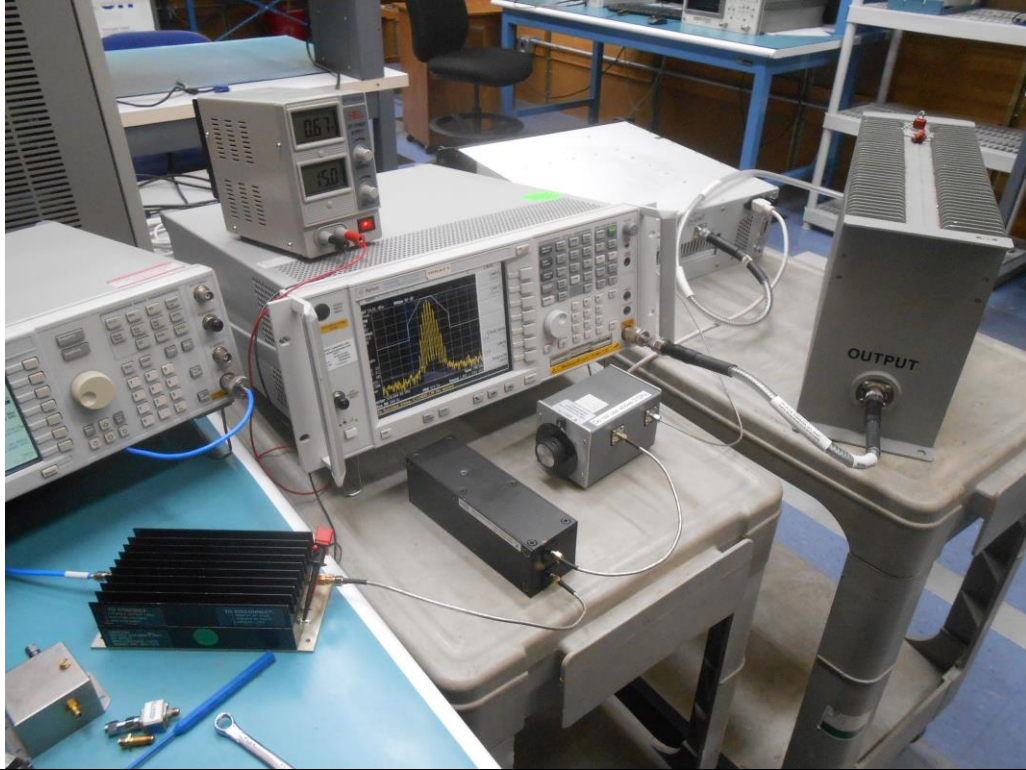

Test Setup Photos – Part 20/22/24-D/90-S  
FCC ID: CWWP25XXL3

**RF Conducted #1**

**RF Conducted #2**

**RF Radiated (30MHz to 1GHz)**

**RF Radiated (testing above 1GHz)**