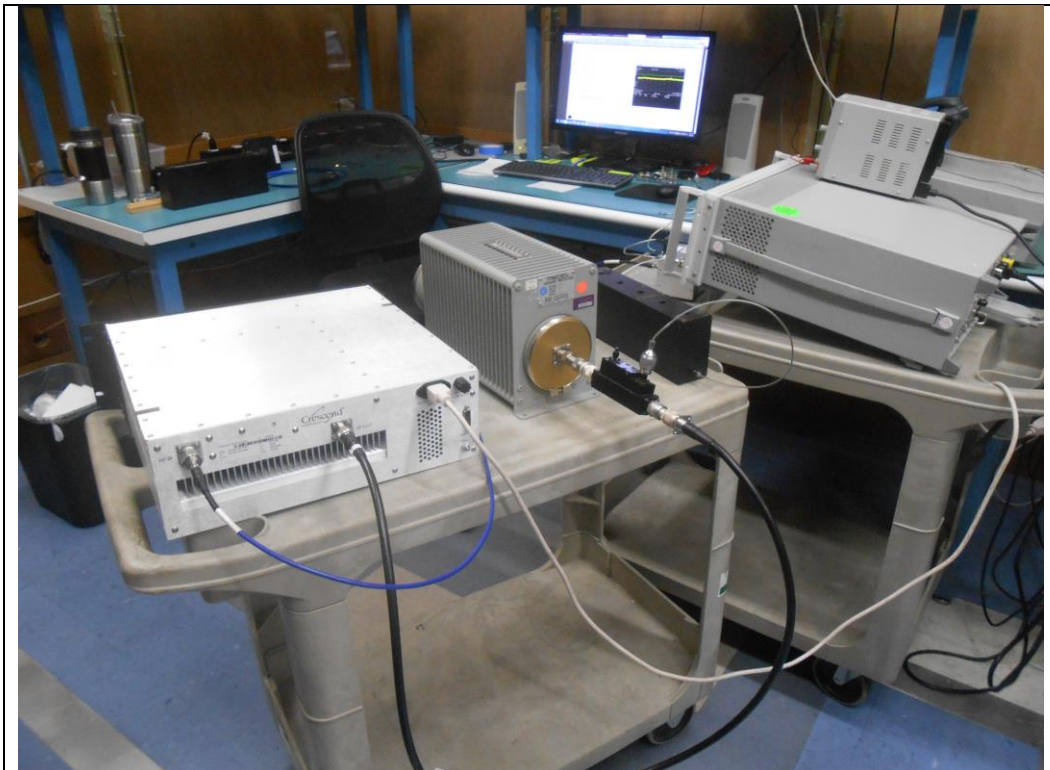

Test Setup Photos – Part 20/22/24-D/90-S  
FCC ID: CWWP25XXL3

**RF Conducted #1**

**RF Conducted #2**

**RF Radiated (30MHz to 1GHz)**

**RF Radiated (testing above 1GHz)**