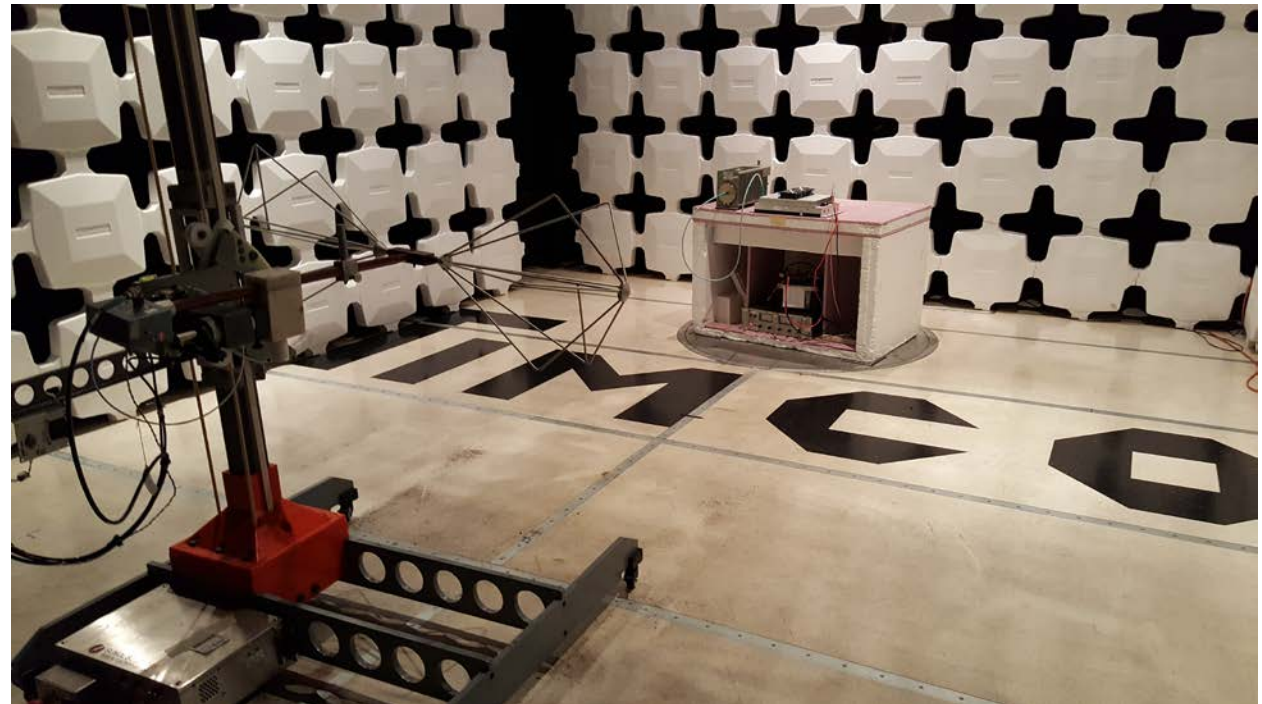

**APPLICANT:** CRESCEND TECHNOLOGIES, LLC  
**FCC ID:** CWWP15XXUH1

**TEST SET UP PHOTOS**

**ALL CONDUCTED TESTS**

**FIELD STRENGTH SPURIOUS EMISSIONS – TABLE SETUP, FRONT**

**FIELD STRENGTH SPURIOUS EMISSIONS – TABLE SETUP, REAR**

FIELD STRENGTH SPURIOUS EMISSIONS – 30 – 200 MHz

FIELD STRENGTH SPURIOUS EMISSIONS – 200 MHz – 1 GHz

FIELD STRENGTH SPURIOUS EMISSIONS – ABOVE 1 GHZ