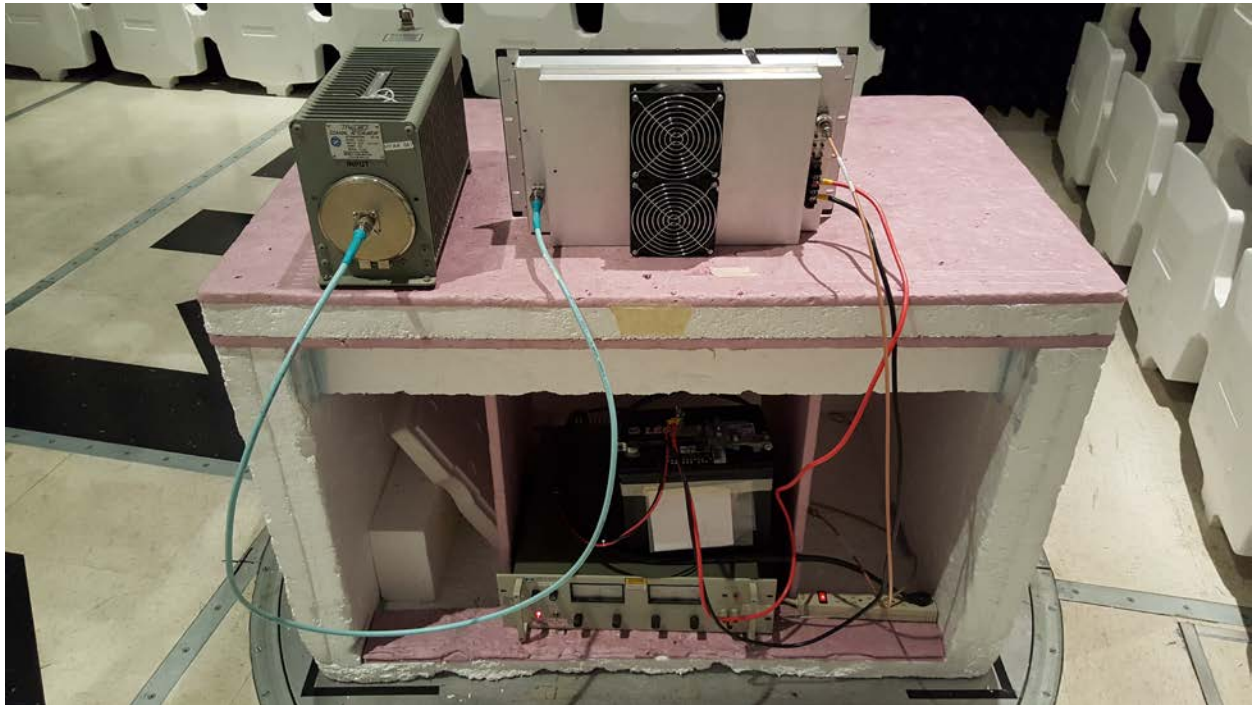

**APPLICANT:** CRESCEND TECHNOLOGIES, LLC  
**FCC ID:** CWWP15XXUH1

**TEST SET UP PHOTOS**

**ALL CONDUCTED TESTS**

**FIELD STRENGTH SPURIOUS EMISSIONS – TABLE SETUP, FRONT**

**FIELD STRENGTH SPURIOUS EMISSIONS – TABLE SETUP, REAR**

FIELD STRENGTH SPURIOUS EMISSIONS – 30 – 200 MHz

FIELD STRENGTH SPURIOUS EMISSIONS – 200 MHz – 1 GHz

FIELD STRENGTH SPURIOUS EMISSIONS – ABOVE 1 GHZ