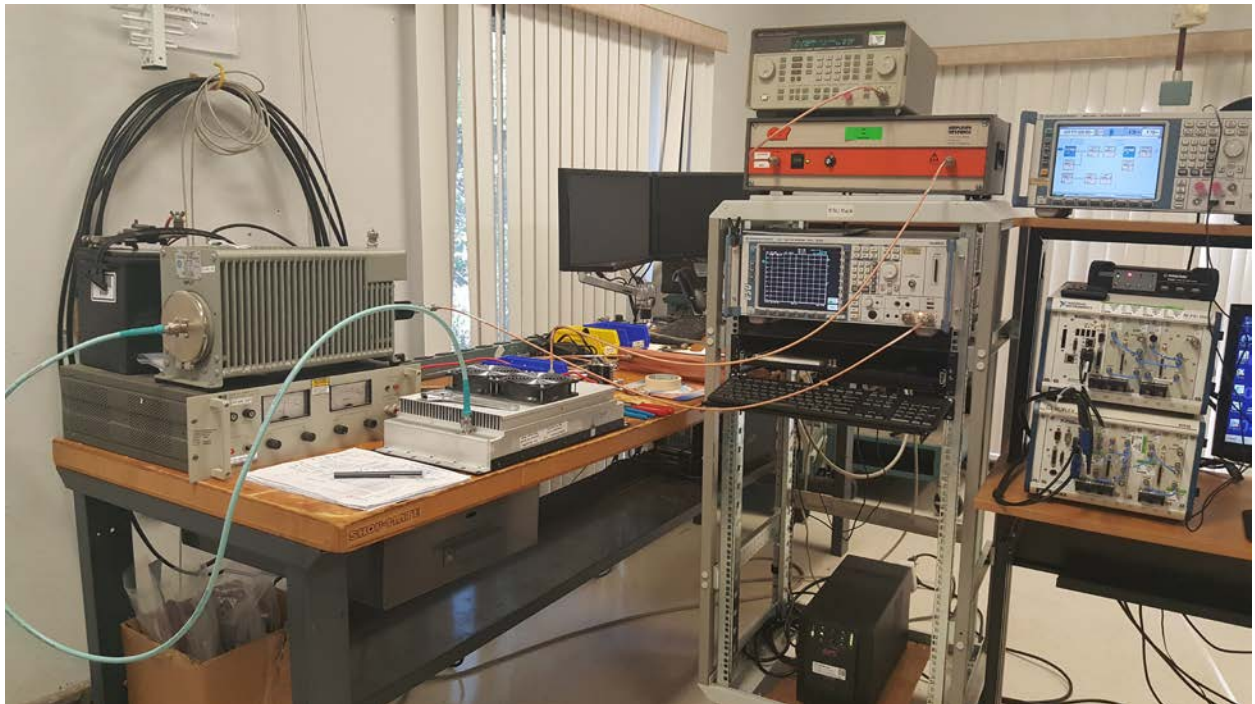

**APPLICANT:** CRESCEND TECHNOLOGIES, LLC  
**FCC ID:** CWWP15XXUH1

**TEST SET UP PHOTOS**

**ALL CONDUCTED TESTS**

**FIELD STRENGTH SPURIOUS EMISSIONS – TABLE SETUP, FRONT**

**FIELD STRENGTH SPURIOUS EMISSIONS – TABLE SETUP, REAR**

FIELD STRENGTH SPURIOUS EMISSIONS – 30 – 200 MHz

FIELD STRENGTH SPURIOUS EMISSIONS – 200 MHz – 1 GHz

FIELD STRENGTH SPURIOUS EMISSIONS – ABOVE 1 GHZ