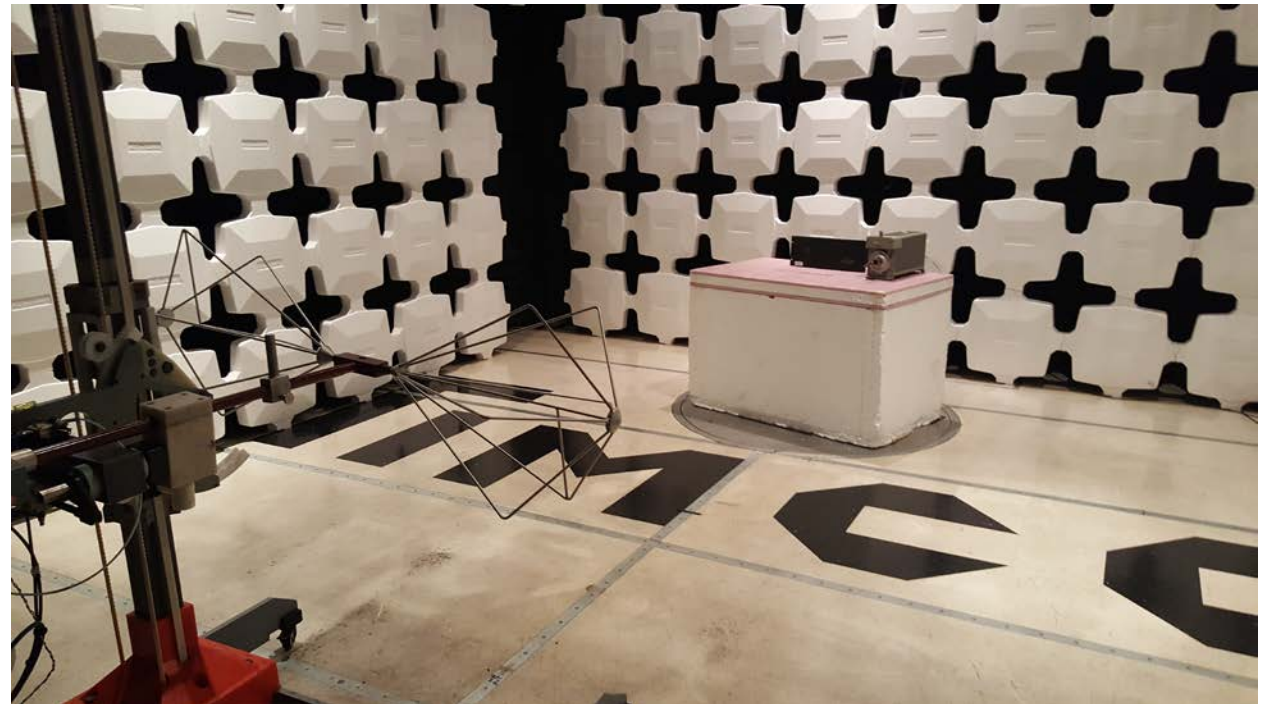

FIELD STRENGTH SPURIOUS EMISSIONS – 30 – 200 MHz