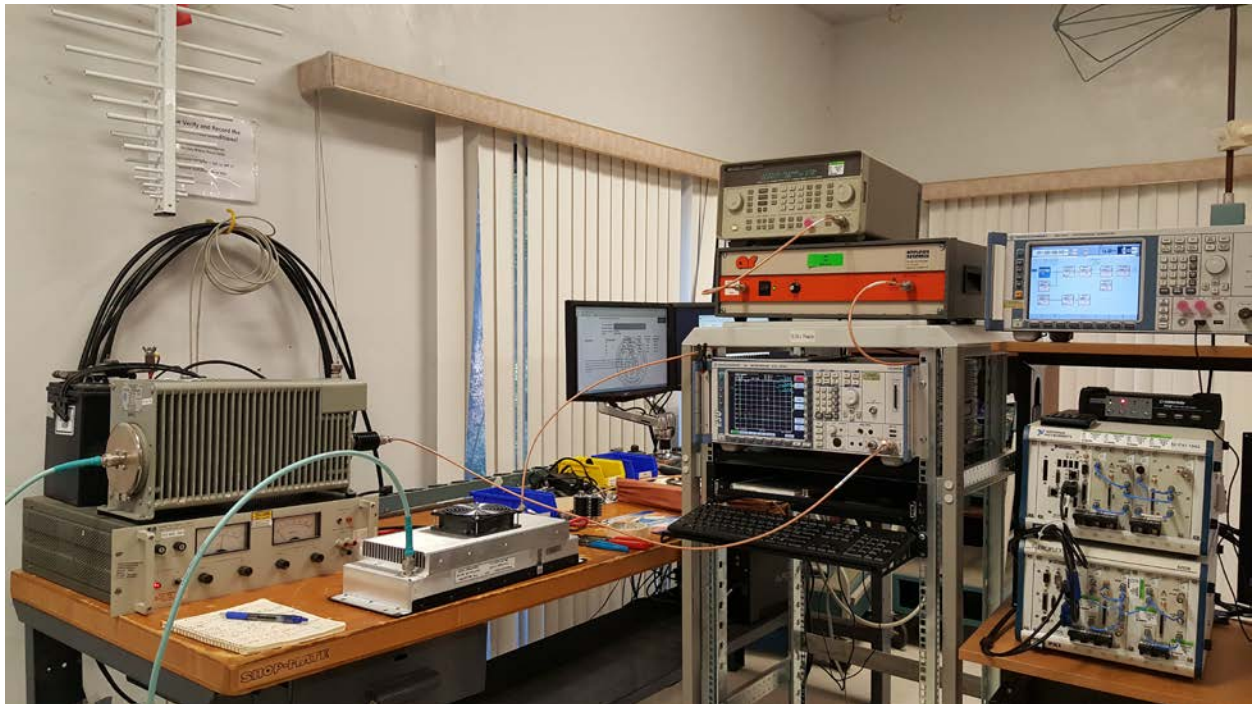

**APPLICANT:** CRESCEND TECHNOLOGIES, LLC  
**FCC ID:** CWWP10XXUH1

**TEST SET UP PHOTOS**

**ALL CONDUCTED TESTS**

**FIELD STRENGTH SPURIOUS EMISSIONS – TABLE SETUP, FRONT**

**FIELD STRENGTH SPURIOUS EMISSIONS – TABLE SETUP, REAR**

FIELD STRENGTH SPURIOUS EMISSIONS – 30 – 200 MHz

FIELD STRENGTH SPURIOUS EMISSIONS – 200 MHz – 1 GHz

FIELD STRENGTH SPURIOUS EMISSIONS – ABOVE 1 GHz