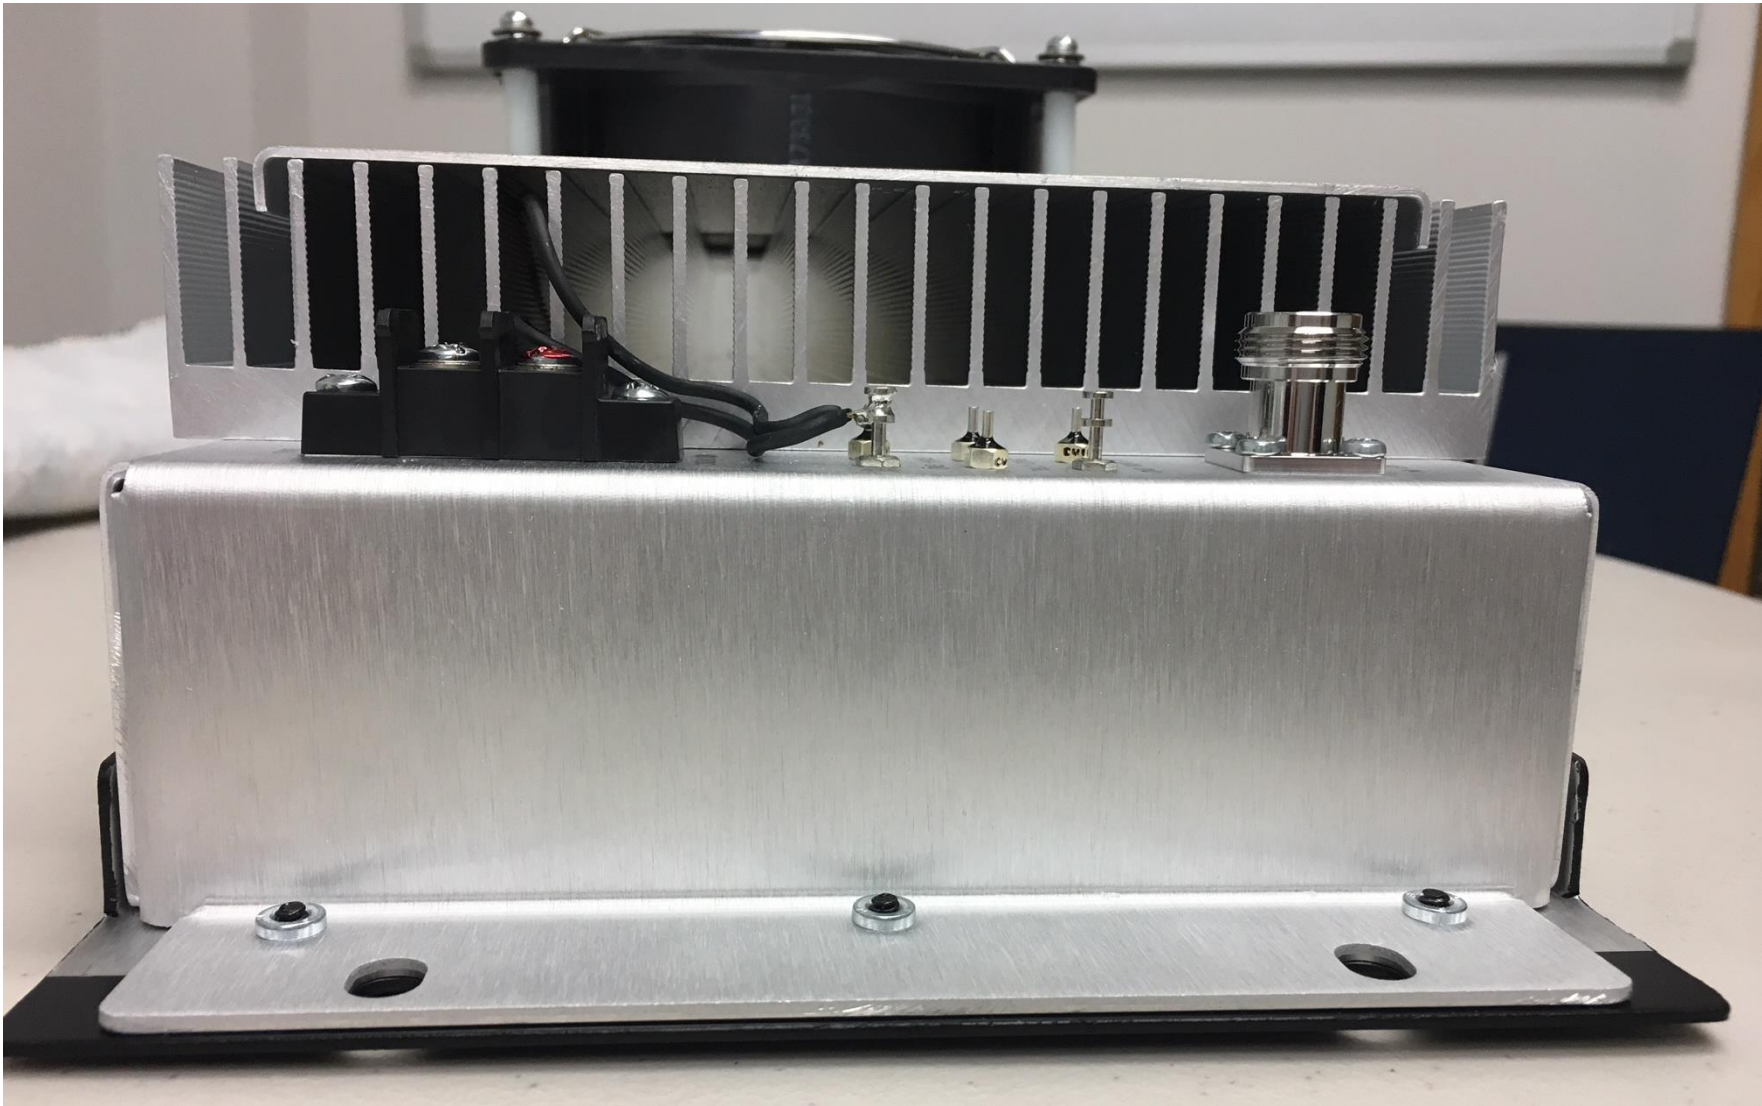

CRESCEND TECHNOLOGIES, LLC
FCC ID: CWWP10XXFA4
IC: 7291A-P10XXFA4

Exterior – Front

Exterior – Rear

Exterior - Top

Exterior Bottom

Exterior Side 1

Exterior Side 2