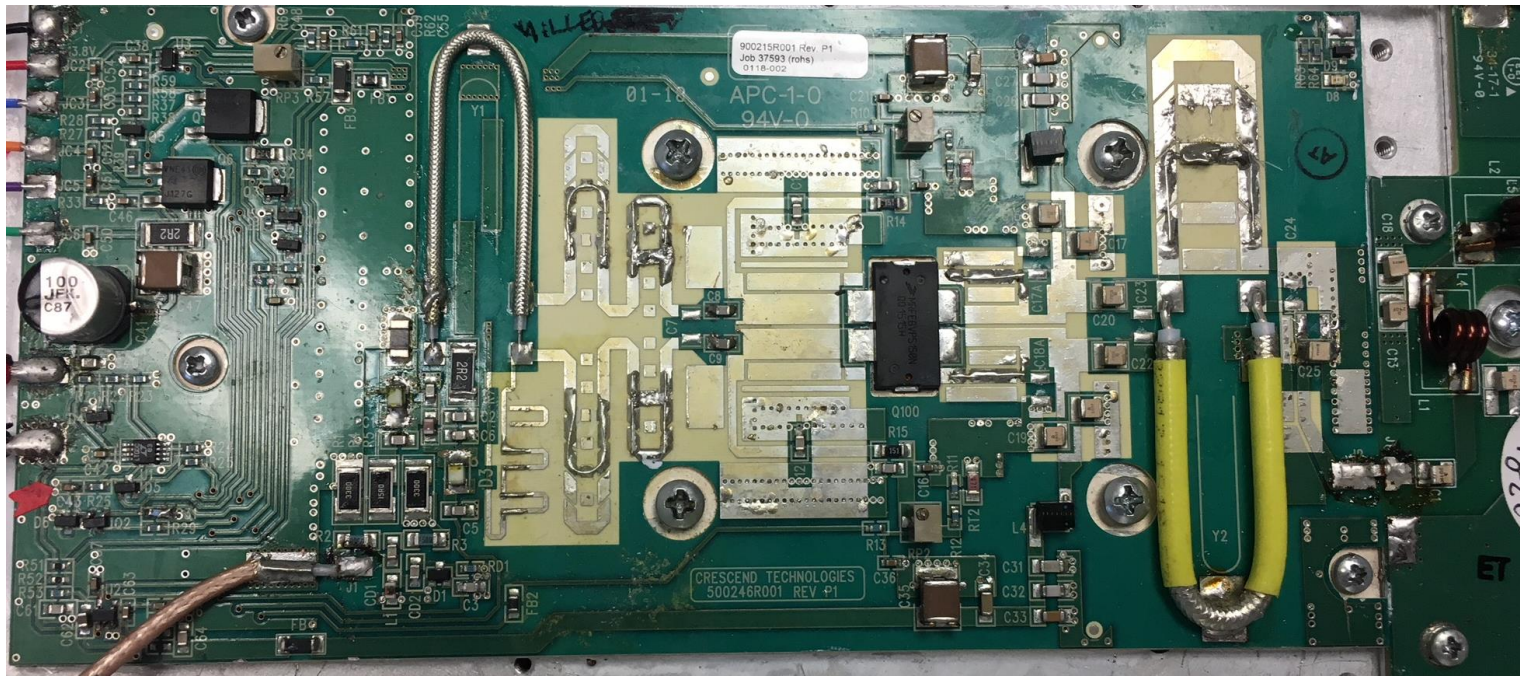

Crescend Technologies, LLC
FCC ID: CWWP10XXFA4
IC: 7291A-P10XXFA4

Crescend Amplifier P10-1FA4-C5-001
Photos

Inside view

Amplifier Board - Top

Amplifier Board - Bottom

Output Board - Top

Output Board - Bottom

Control Board - Top

Control Board - Bottom

LED Board - Top

LED Board - Bottom