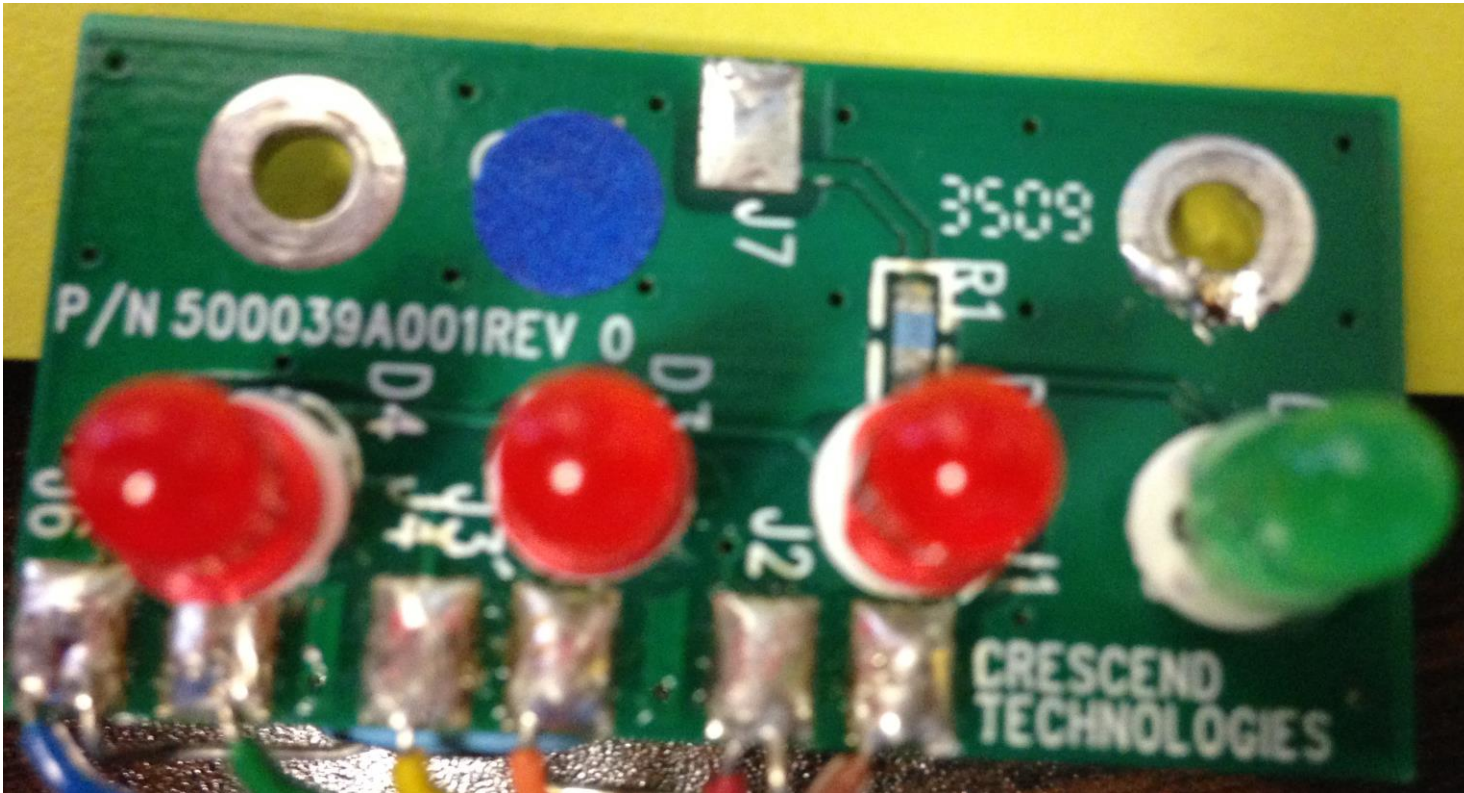

Crescend Technologies, LLC
FCC ID: CWWP10XXFA4
IC: 7291A-P10XXFA4

Crescend Amplifier P10-1FA4-C5-001
Photos

Inside view

Amplifier Board - Top

Amplifier Board - Bottom

Output Board - Top

Output Board - Bottom

Control Board - Top

Control Board - Bottom

LED Board - Top

LED Board - Bottom