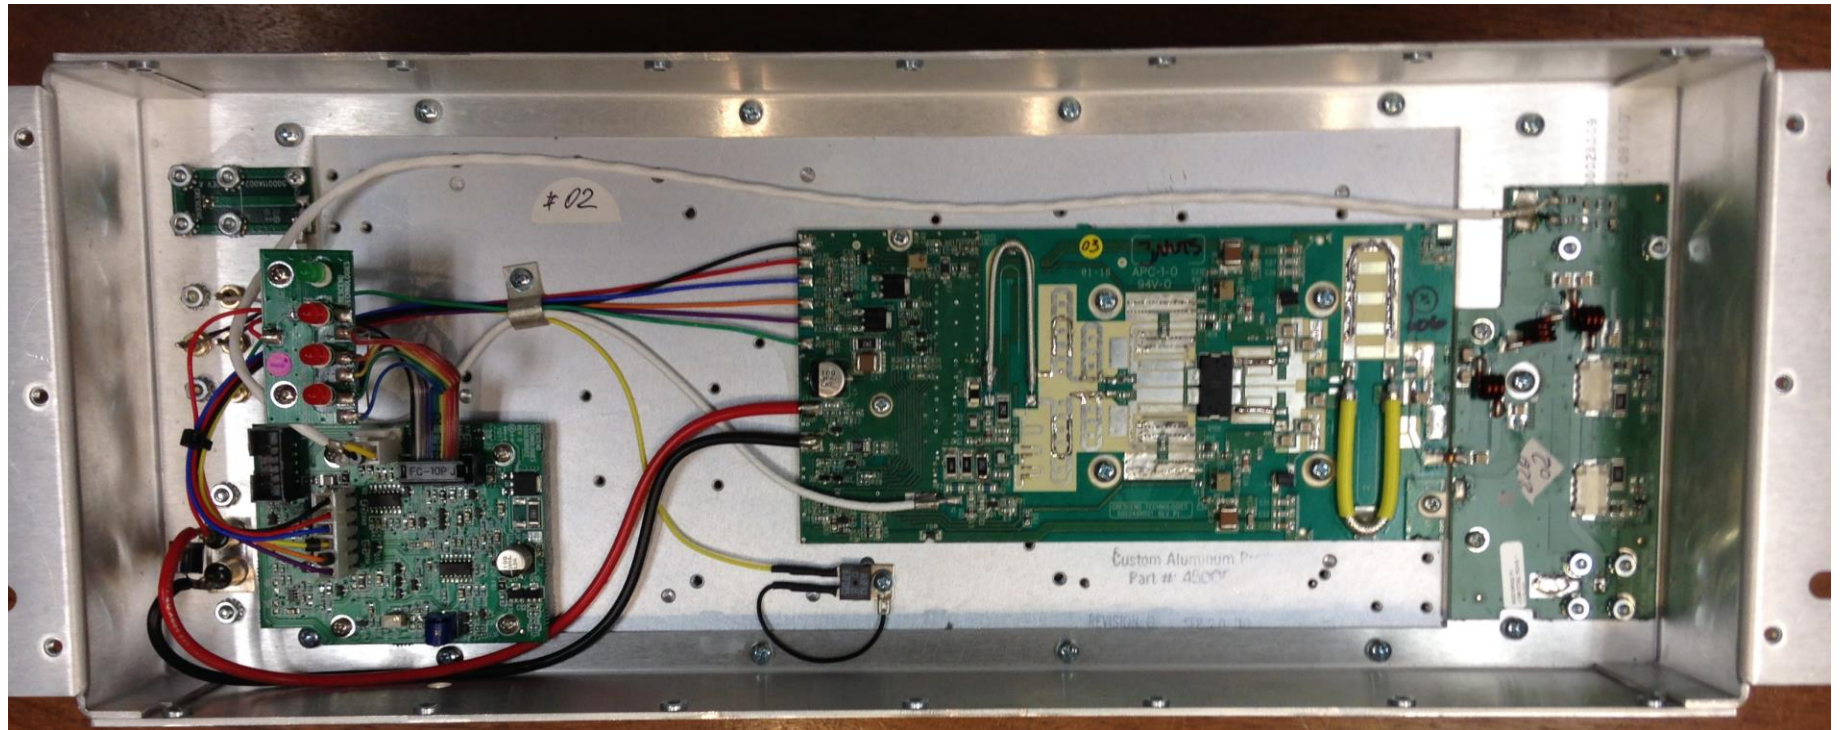

Crescend Technologies, LLC
FCC ID: CWWP10XXFA4
IC: 7291A-P10XXFA4

Crescend Amplifier P10-1FA4-C5-001
Photos

Inside view

Amplifier Board - Top

Amplifier Board - Bottom

Output Board - Top

Output Board - Bottom

Control Board - Top

Control Board - Bottom

LED Board - Top

LED Board - Bottom