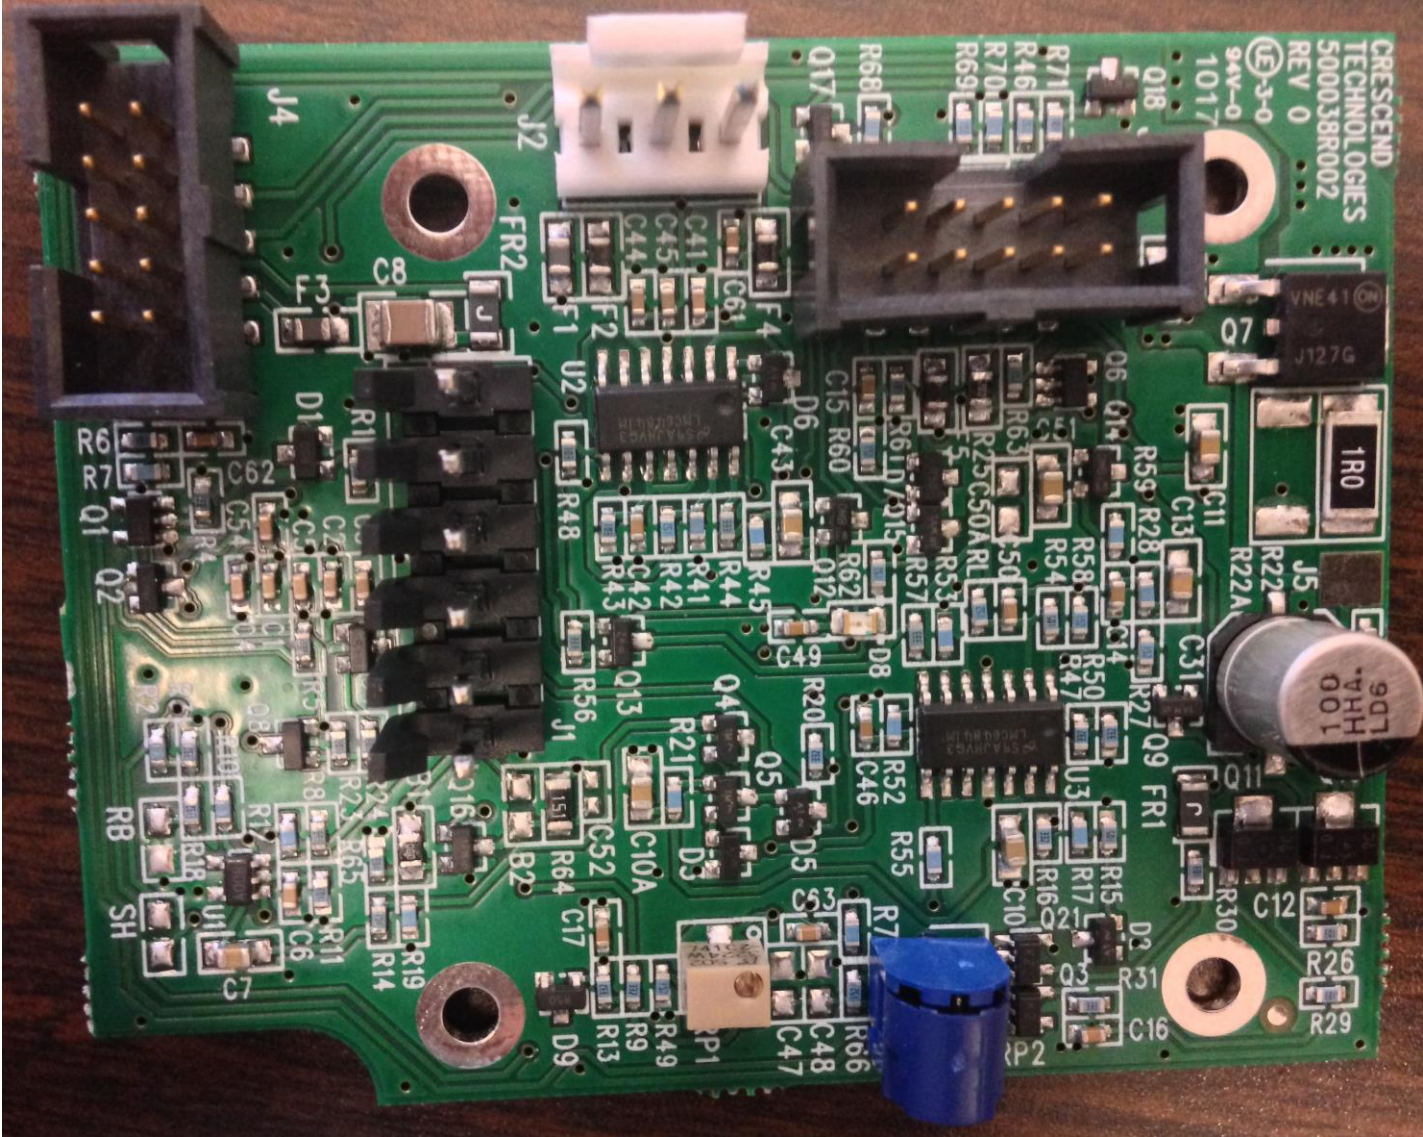

Crescend Technologies, LLC
FCC ID: CWWP10XXFA4
IC: 7291A-P10XXFA4

Crescend Amplifier P10-1FA4-C5-001
Photos

Inside view

Amplifier Board - Top

Amplifier Board - Bottom

Output Board - Top

Output Board - Bottom

Control Board - Top

Control Board - Bottom

LED Board - Top

LED Board - Bottom