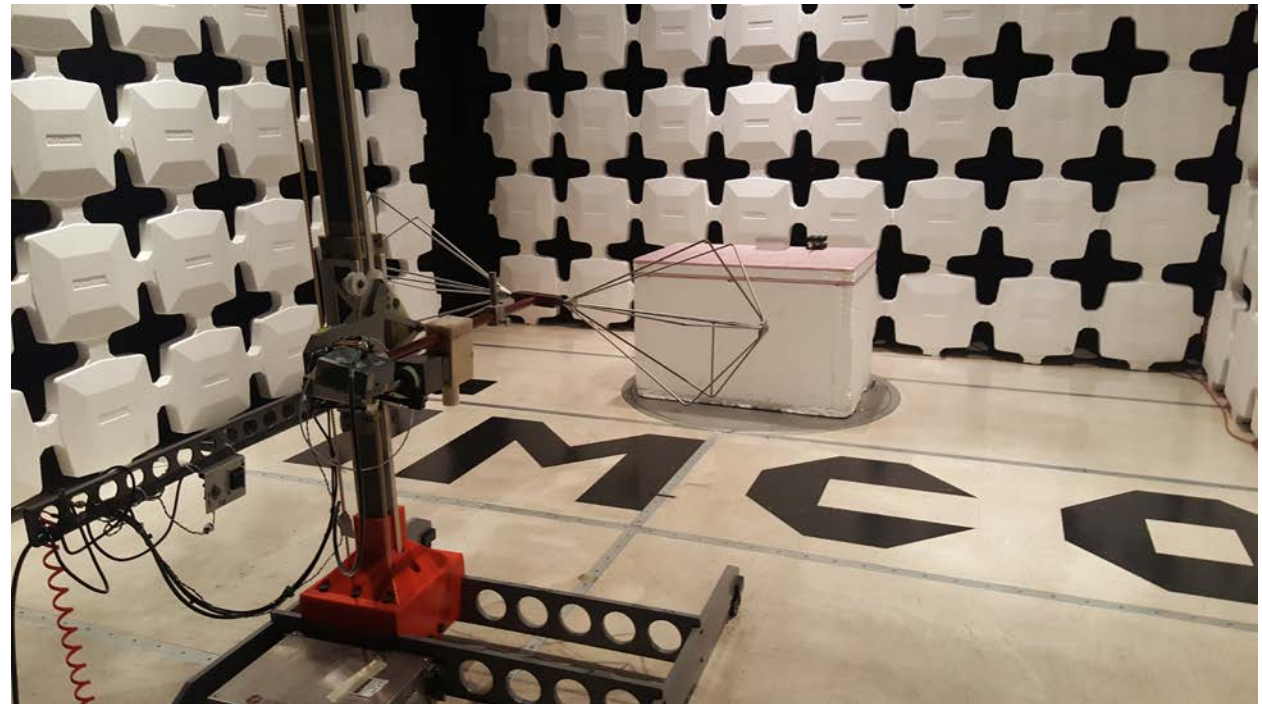

APPLICANT: CRESCEND TECHNOLOGIES, LLC

FCC ID: CWWDSDTUL50

TEST SET UP PHOTOS

ALL CONDUCTED TESTS

FIELD STRENGTH SPURIOUS EMISSIONS – TABLE SETUP

FIELD STRENGTH SPURIOUS EMISSIONS – 9 kHz – 30 MHz

FIELD STRENGTH SPURIOUS EMISSIONS – 30 – 200 MHz