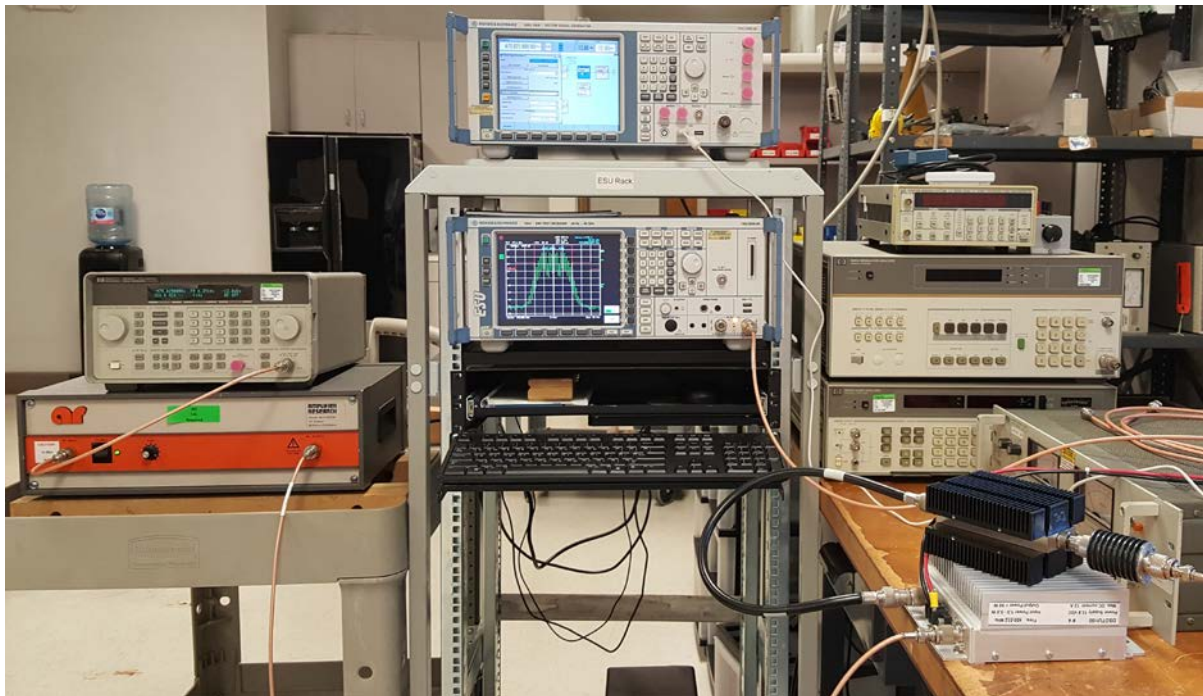

APPLICANT: CRESCEND TECHNOLOGIES, LLC

FCC ID: CWWDSDTUL50

TEST SET UP PHOTOS

ALL CONDUCTED TESTS

FIELD STRENGTH SPURIOUS EMISSIONS – TABLE SETUP

FIELD STRENGTH SPURIOUS EMISSIONS – 9 kHz – 30 MHz

FIELD STRENGTH SPURIOUS EMISSIONS – 30 – 200 MHz

FIELD STRENGTH SPURIOUS EMISSIONS – 200 MHz – 1 GHz

FIELD STRENGTH SPURIOUS EMISSIONS – ABOVE 1 GHZ