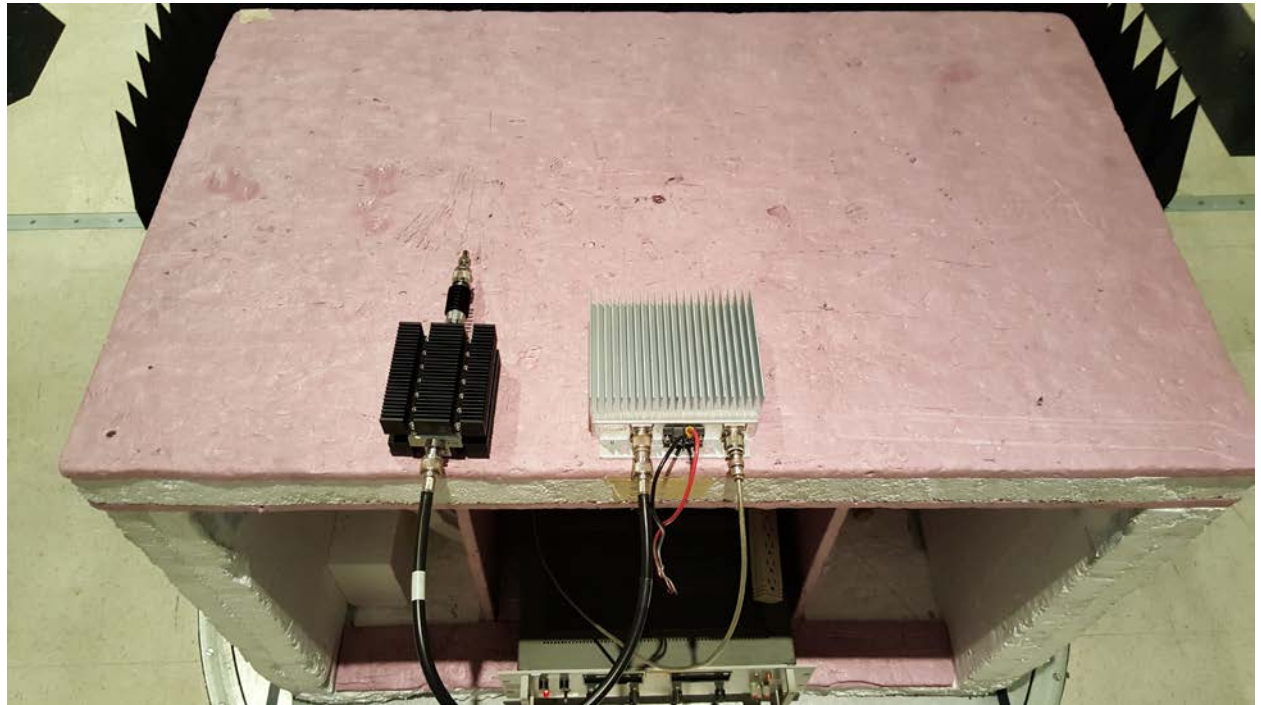

APPLICANT: CRESCEND TECHNOLOGIES, LLC
FCC ID: CWWDSDTUH50

TEST SET UP PHOTOS

ALL CONDUCTED TESTS

FIELD STRENGTH SPURIOUS EMISSIONS – TABLE SETUP

FIELD STRENGTH SPURIOUS EMISSIONS – 9 kHz – 30 MHz

FIELD STRENGTH SPURIOUS EMISSIONS – 30 – 200 MHz

FIELD STRENGTH SPURIOUS EMISSIONS – 200 MHz – 1 GHz

FIELD STRENGTH SPURIOUS EMISSIONS – ABOVE 1 GHZ