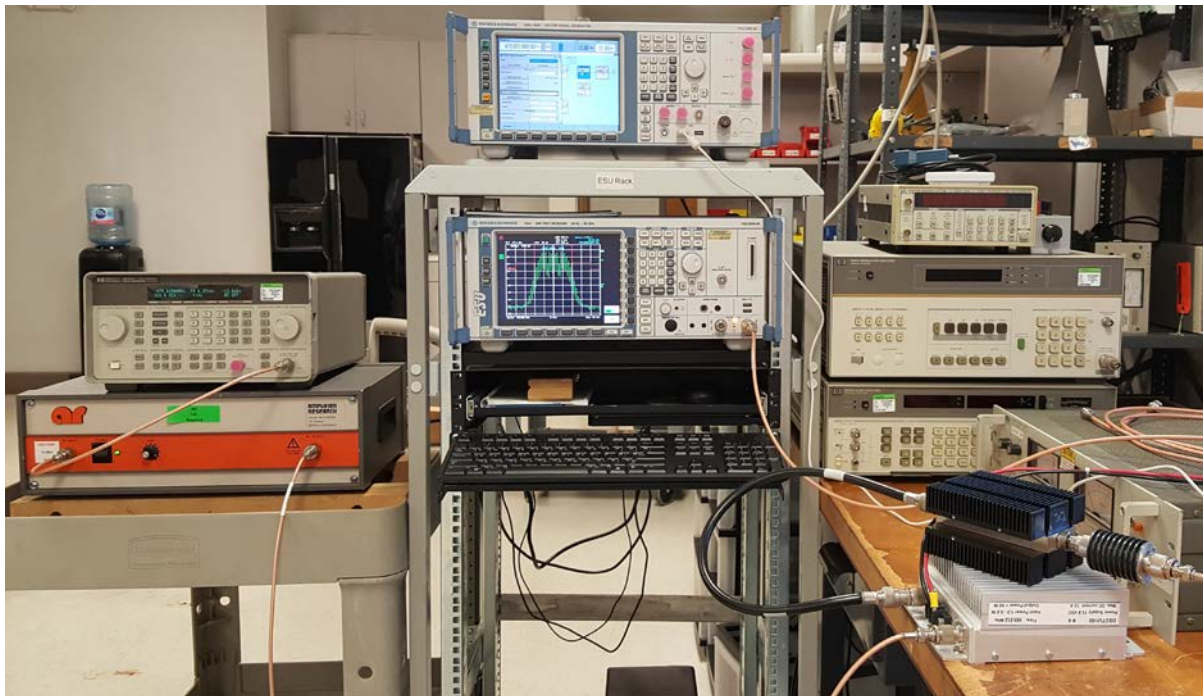

APPLICANT: CRESCEND TECHNOLOGIES, LLC
FCC ID: CWWDSDTUH50

TEST SET UP PHOTOS

ALL CONDUCTED TESTS

FIELD STRENGTH SPURIOUS EMISSIONS – TABLE SETUP

FIELD STRENGTH SPURIOUS EMISSIONS – 9 kHz – 30 MHz

FIELD STRENGTH SPURIOUS EMISSIONS – 30 – 200 MHz

FIELD STRENGTH SPURIOUS EMISSIONS – 200 MHz – 1 GHz

FIELD STRENGTH SPURIOUS EMISSIONS – ABOVE 1 GHZ