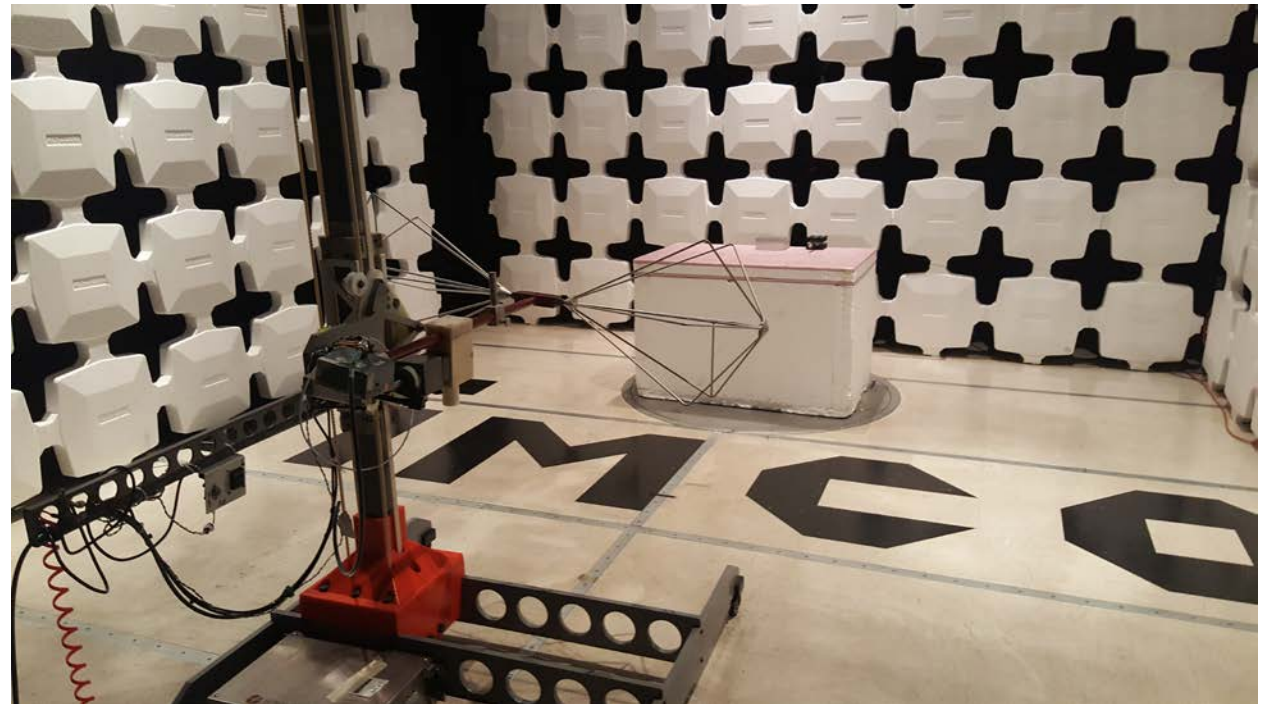

APPLICANT: CRESCEND TECHNOLOGIES, LLC
FCC ID: CWWDSDTUH50

TEST SET UP PHOTOS

ALL CONDUCTED TESTS

FIELD STRENGTH SPURIOUS EMISSIONS – TABLE SETUP

FIELD STRENGTH SPURIOUS EMISSIONS – 9 kHz – 30 MHz

FIELD STRENGTH SPURIOUS EMISSIONS – 30 – 200 MHz