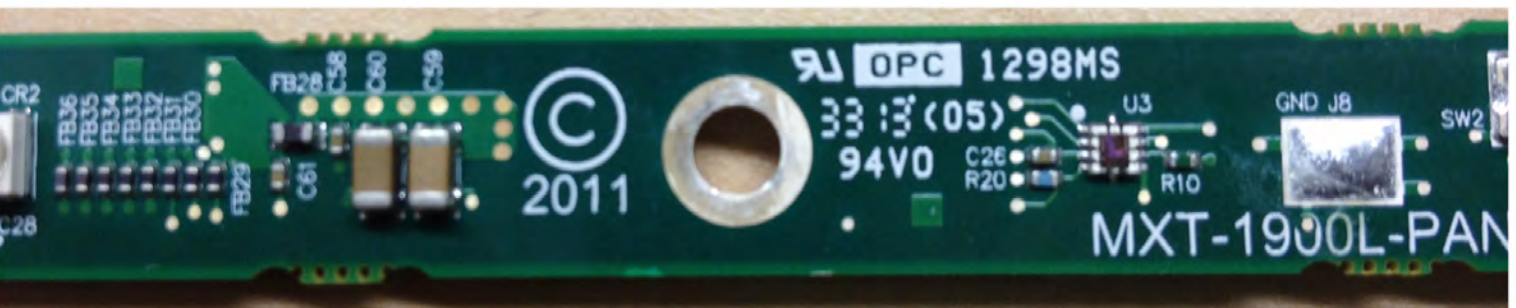

XQ7011141361
MADE IN MEXICO

AMX

© 2011

OPC 1298M5
33 (05)
94V0

MXT-1900L-PAN SENSOR

Modero X Sensor Board And NFC Interface Modules

20"/19 Table Both Same location

20"/19 Table Both Same location

ANTENNA

TI TRF7970A (radio)

ANTENNA (con't)

ANTENNA (con't)

TI TRF7970A (below radio)

ANTENNA

SAA5968-03 Rev.B3 10014