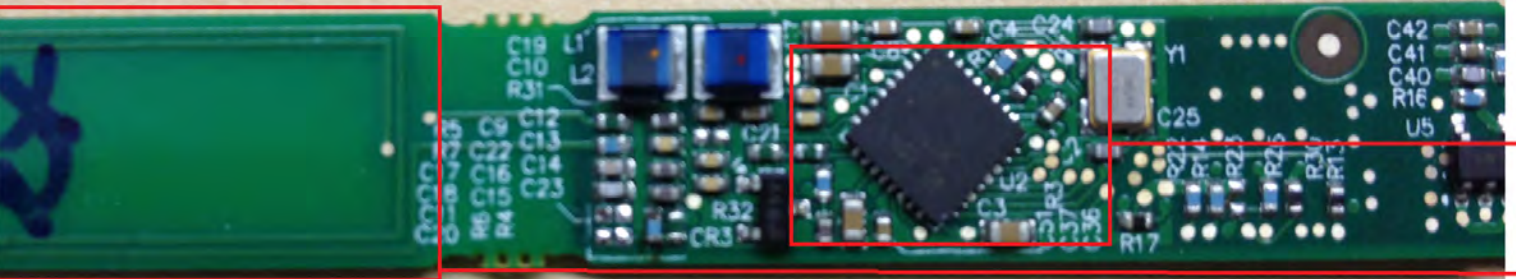

XQ7011141361
MADE IN MEXICO

AMX

© 2011

OPC 1298M5
33 (05)
94V0

MXT-1900L-PAN SENSOR

Modero X Sensor Board And NFC Interface Modules

20"/19 Table Both Same location

20"/19 Table Both Same location

ANTENNA

TI TRF7970A (radio)

ANTENNA (con't)

ANTENNA (con't)

TI TRF7970A (below radio)

ANTENNA

SAA5968-03 Rev.B3 10014