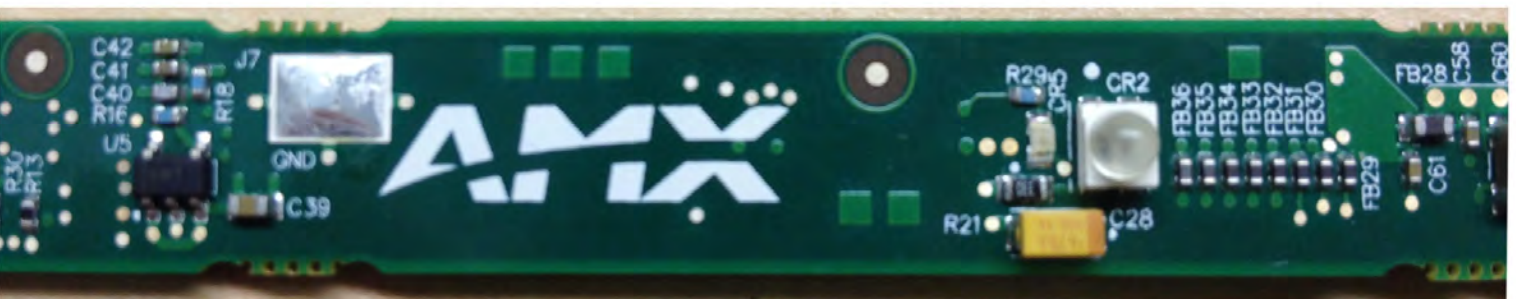

XQ7011141361
MADE IN MEXICO

AMX

© 2011

OPC 1298M5
33 (05)
94V0

MXT-1900L-PAN SENSOR

Modero X Sensor Board And NFC Interface Modules

20"/19 Table Both Same location

20"/19 Table Both Same location

ANTENNA

TI TRF7970A (radio)

ANTENNA (con't)

ANTENNA (con't)

TI TRF7970A (below radio)

ANTENNA

SAA5968-03 Rev.B3 10014