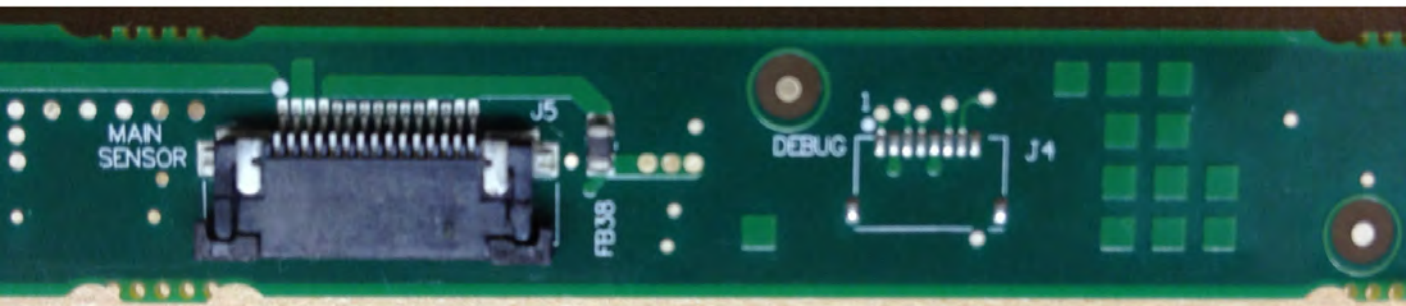

XQ7011141361
MADE IN MEXICO

AMX

© 2011

OPC 1298M5
33 (05)
94V0

MXT-1900L-PAN SENSOR

Modero X Sensor Board And NFC Interface Modules

20"/19 Table Both Same location

20"/19 Table Both Same location

ANTENNA

TI TRF7970A (radio)

ANTENNA (con't)

ANTENNA (con't)

TI TRF7970A (below radio)

ANTENNA

SAA5968-03 Rev.B3 10014