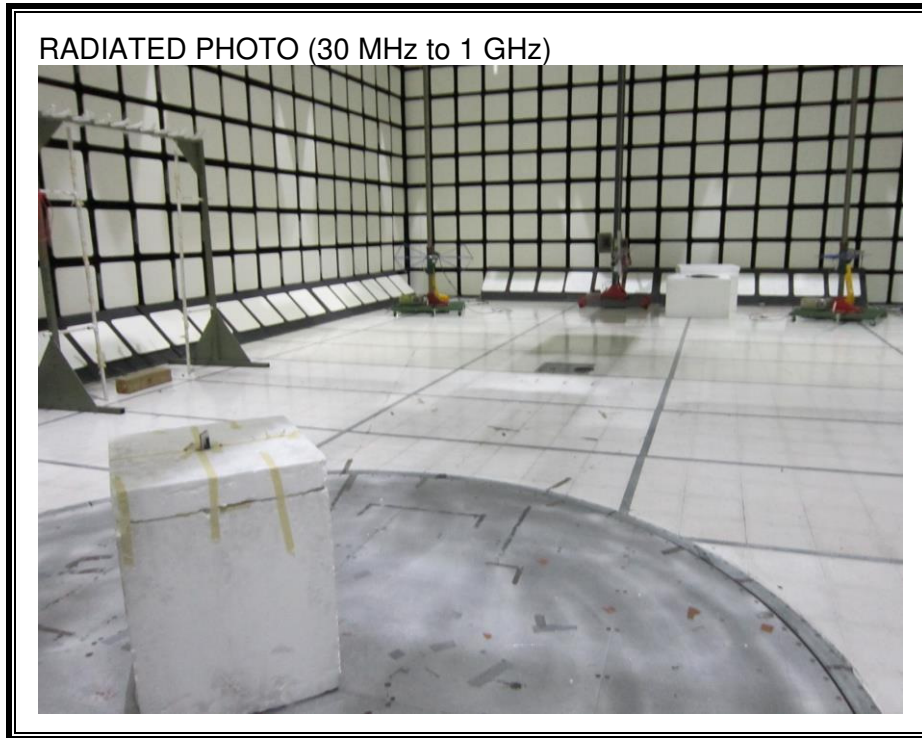

8. SETUP PHOTOS

ANTENNA PORT MEASUREMENT SETUP

RADIATED RF MEASUREMENT SETUP (BELOW 1GHz)

RADIATED RF MEASUREMENT SETUP (ABOVE 1GHz)

RADIATED RF MEASUREMENT SETUP FOR PORTABLE CONFIGURATION

END OF REPORT