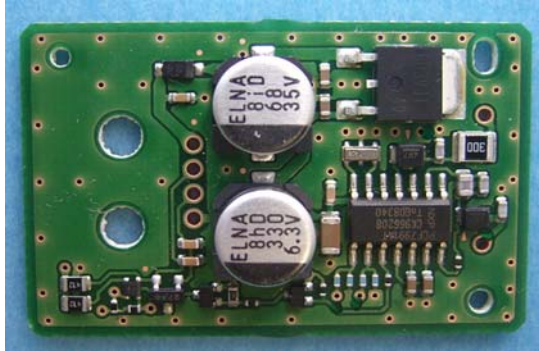

Internal photograph
Model: TWK1A004

ALPS Confidential

Internal top

Internal bottom

Antenna

Point to connect antenna terminal with substrate