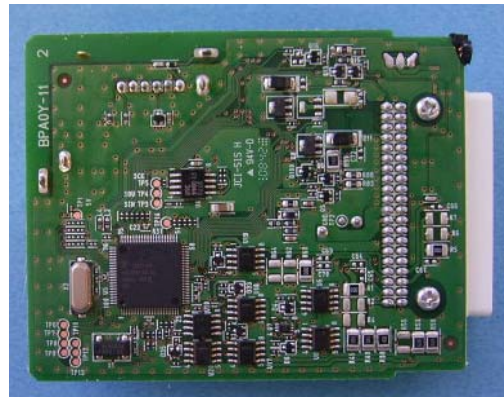

**Internal photograph
Model: TWD1U778**

Confidential

Antenna

Internal top

Internal bottom

Tuner top with shield

Tuner top without shield

Tuner bottom with shield

Tuner bottom without shield