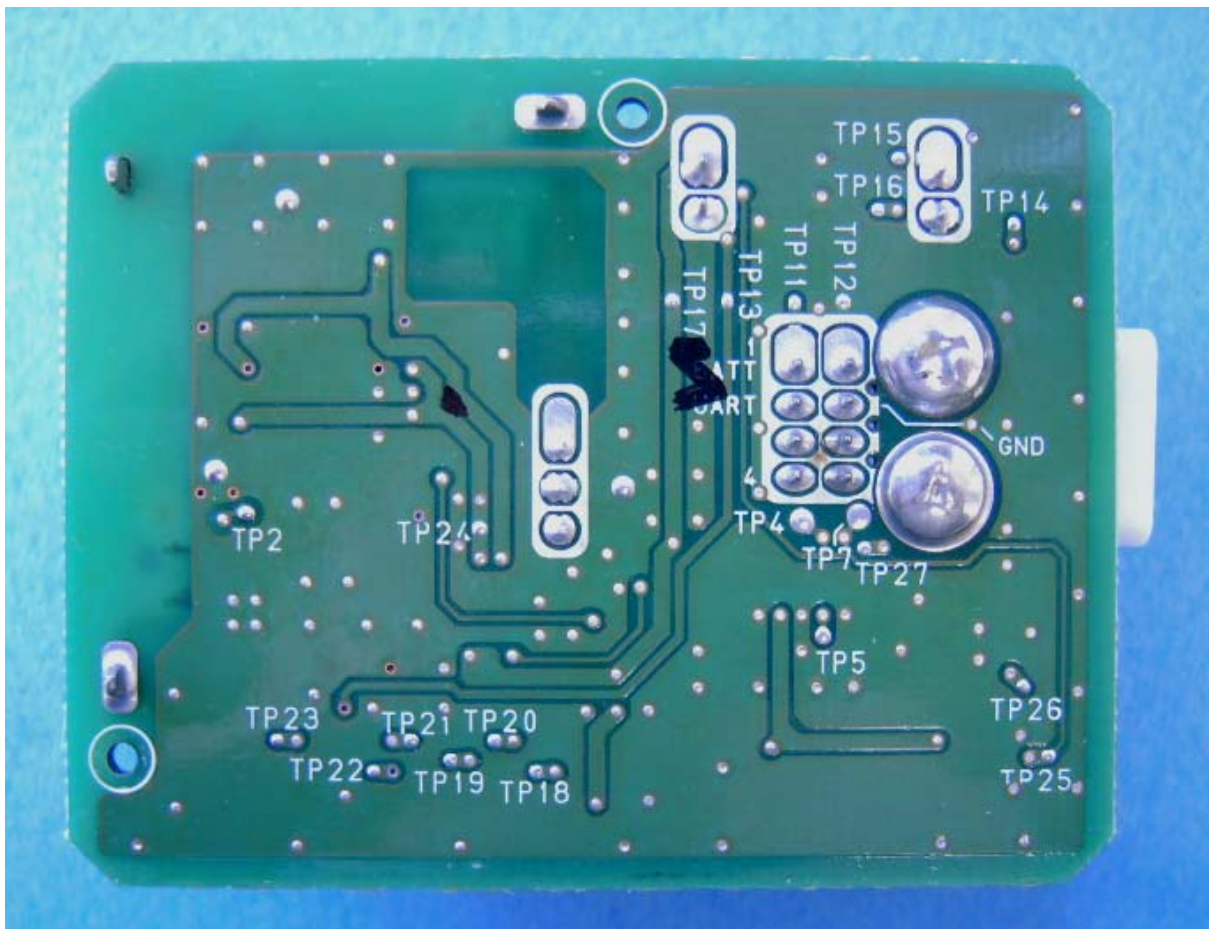

Internal Photo

ALPS ELECTRIC CO.,LTD.
TPMS / RKE Receiver [Model: TWD1U781]

Front

Rear