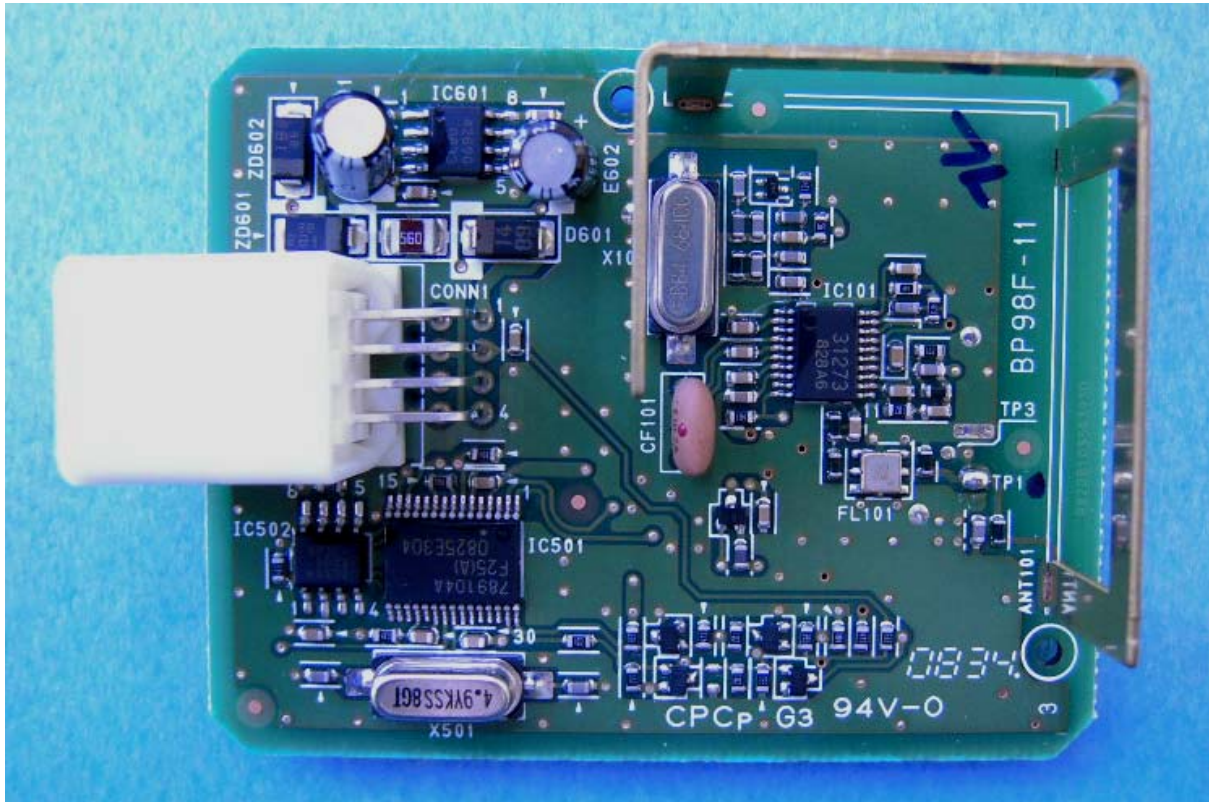

Internal Photo

ALPS ELECTRIC CO.,LTD.
TPMS / RKE Receiver [Model: TWD1U781]

Front

Rear