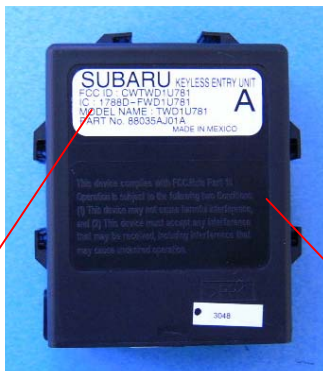

■ LABEL Drawing and Location (Model Name: TWD1U781)

**SUBARU** KEYLESS ENTRY UNIT  
FCC ID: CWTWD1U781  
IC: 1788D-FWD1U781  
MODEL NAME: TWD1U781  
PART No. 88035AJ01A  
ALPS ELECTRIC CO., LTD. MADE IN MEXICO **A**

LABEL

This device complies with FCC, Rule Part 15  
Operation is subject to the following two Conditions:  
(1) This device may not cause harmful interference,  
and (2) This device must accept any interference  
that may be received, including interference that  
may cause undesired operation.