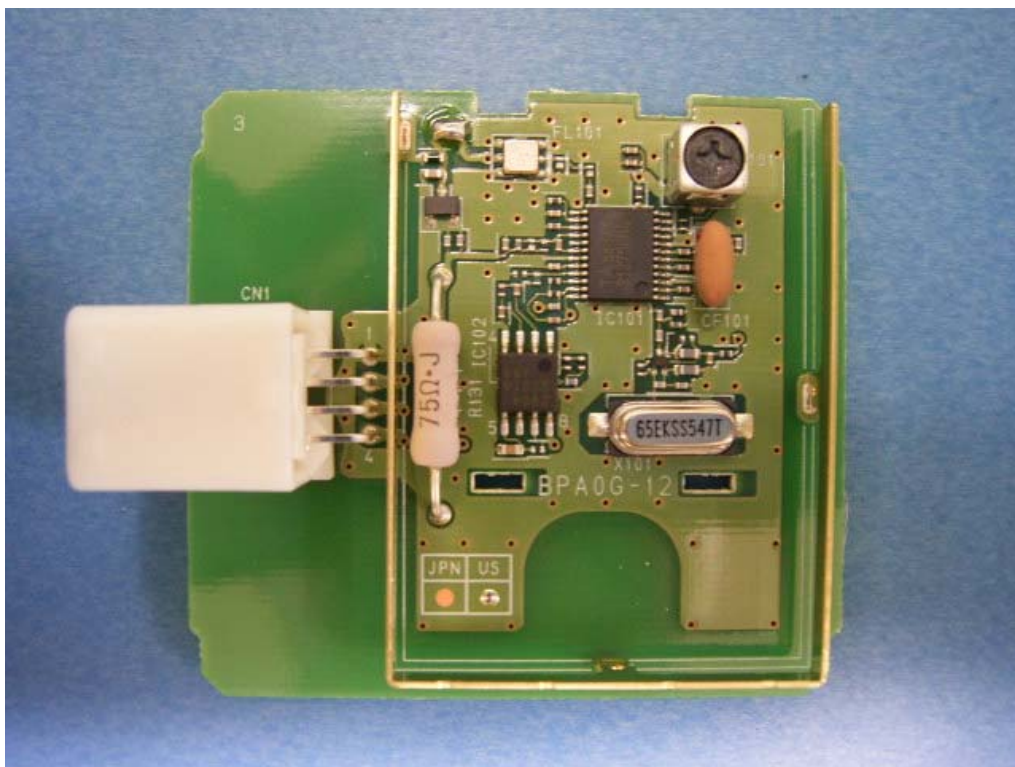

**Passive Entry System (Tuner Unit) [TWC1U240]**

**FCC ID : CWTWCU240**

**IC Number : 1788D-FWC1U240**

**Internal Photo**

*ALPS ELECTRIC CO., LTD.*

**PCB with shield**

**PCB without shield**

**Passive Entry System (Tuner Unit) [TWC1U240]**

**FCC ID : CWTWCU240**

**IC Number : 1788D-FWC1U240**

**Internal Photo**

***ALPS ELECTRIC CO., LTD.***

**PCB Bottom**