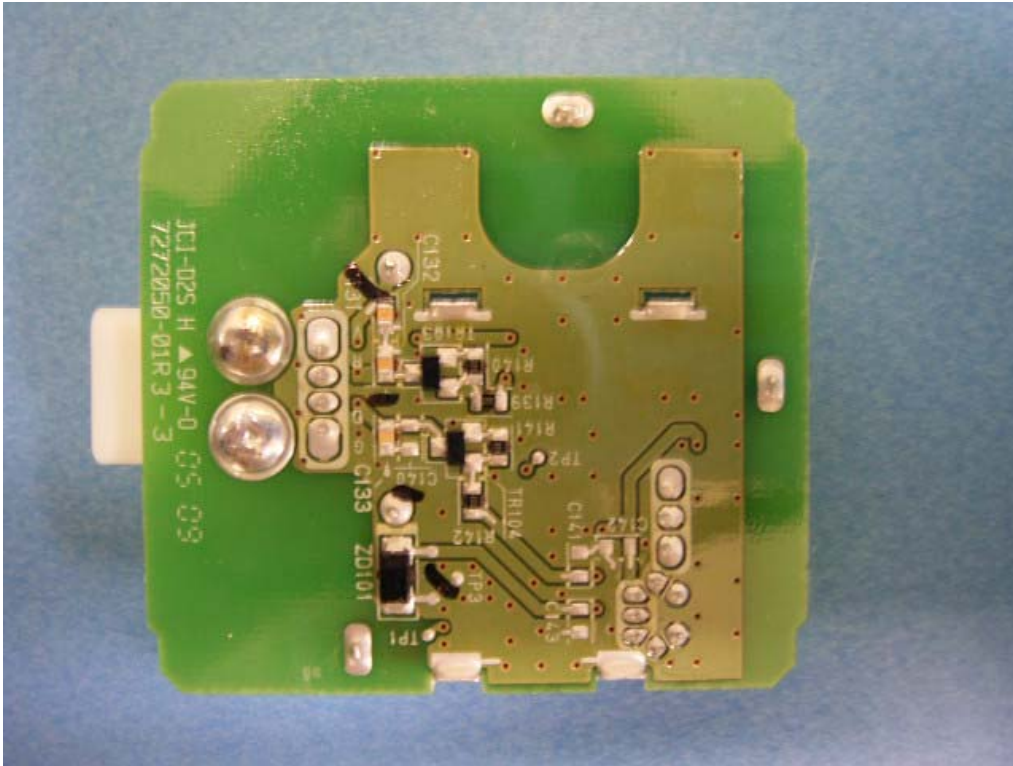

**Passive Entry System (Tuner Unit) [TWC1U240]**

**FCC ID : CWTWCU240**

**IC Number : 1788D-FWC1U240**

**Internal Photo**

*ALPS ELECTRIC CO., LTD.*

**PCB with shield**

**PCB without shield**

**Passive Entry System (Tuner Unit) [TWC1U240]**

**FCC ID : CWTWCU240**

**IC Number : 1788D-FWC1U240**

**Internal Photo**

***ALPS ELECTRIC CO., LTD.***

**PCB Bottom**