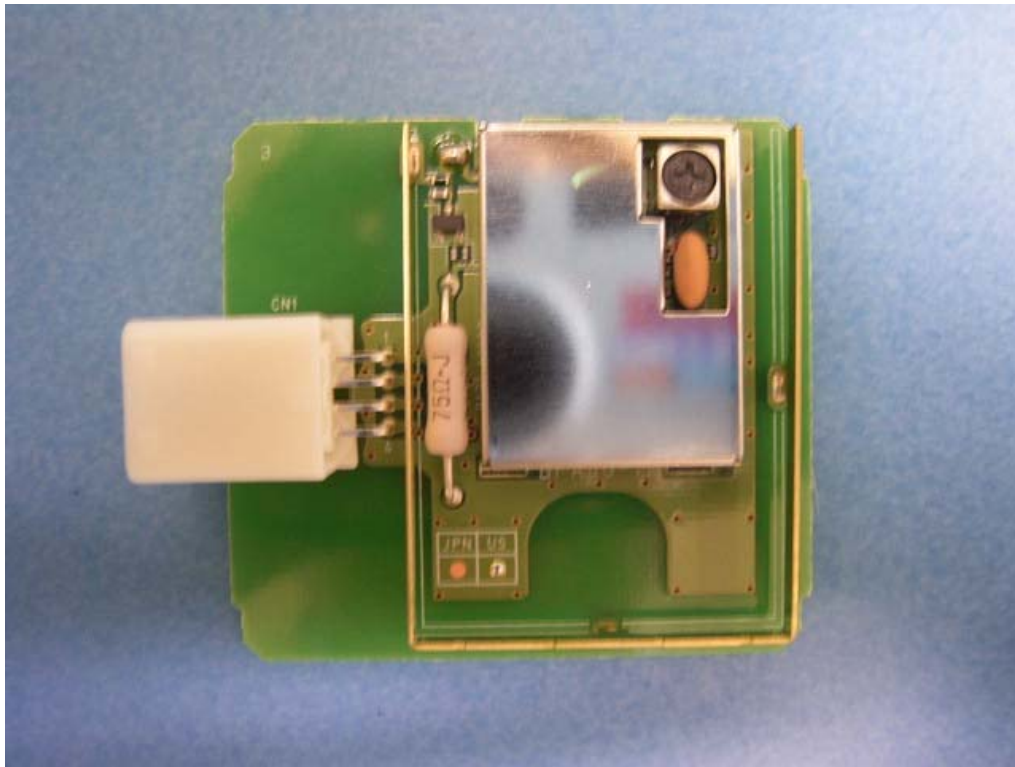

**Passive Entry System (Tuner Unit) [TWC1U240]**

**FCC ID : CWTWCU240**

**IC Number : 1788D-FWC1U240**

**Internal Photo**

*ALPS ELECTRIC CO., LTD.*

**PCB with shield**

**PCB without shield**

**Passive Entry System (Tuner Unit) [TWC1U240]**

**FCC ID : CWTWCU240**

**IC Number : 1788D-FWC1U240**

**Internal Photo**

***ALPS ELECTRIC CO., LTD.***

**PCB Bottom**