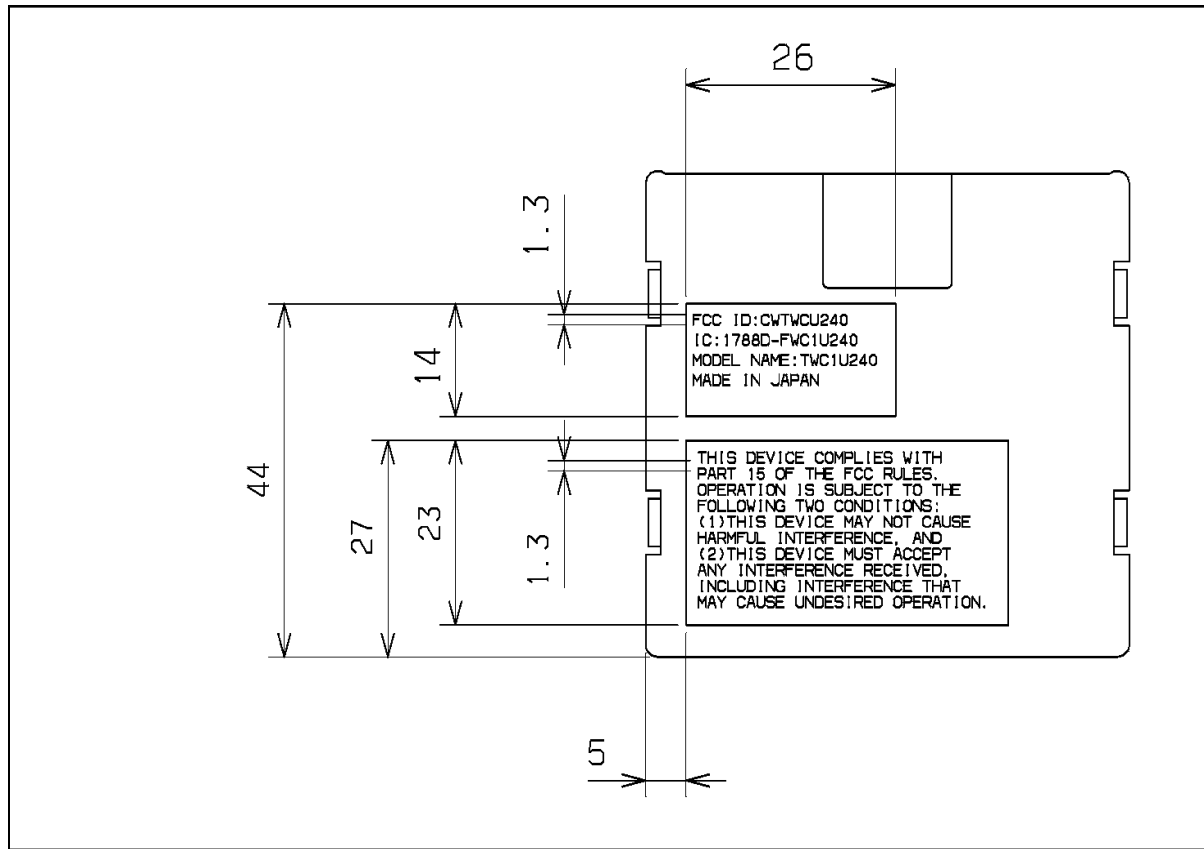

ALPS®

Label

Tuner UNIT (TWC1U240)

*The way of attaching FCC ID is "Carving"