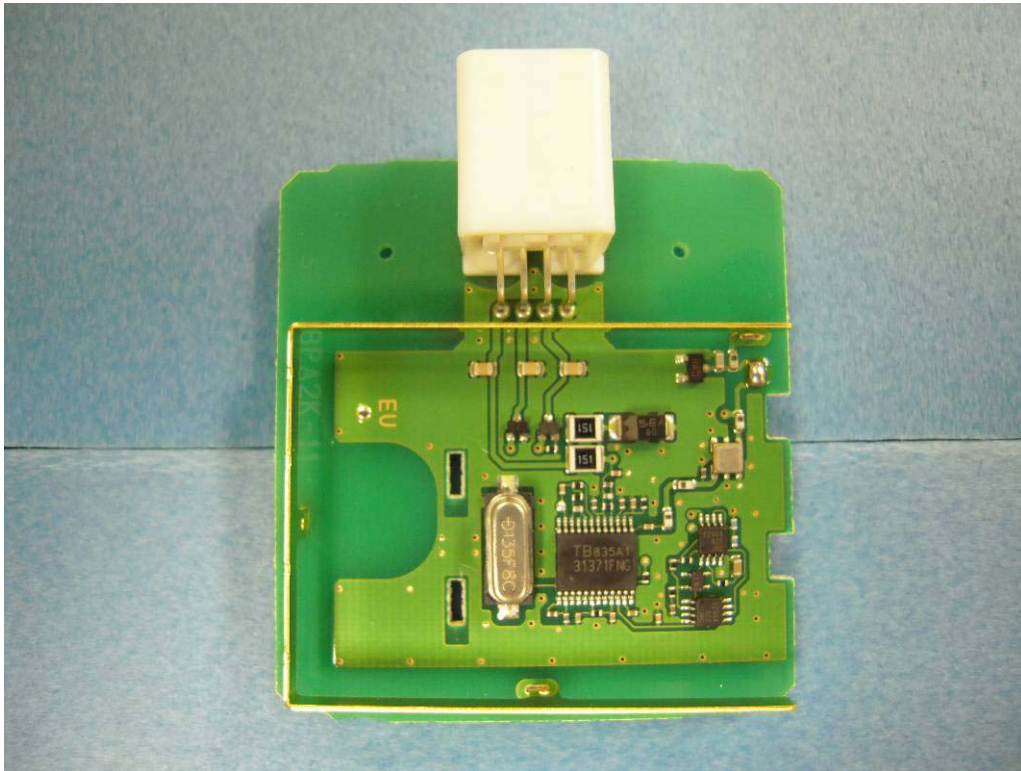

**Internal Photo**

**ALPS ELECTRIC CO., LTD.  
Passive Entry System (Tuner) [Model: TWC1G154]**

**Front**

**Rear**

**Internal Photo**

**ALPS ELECTRIC CO., LTD.  
Passive Entry System (Tuner) [Model: TWC1G154]**

**Without Shield**