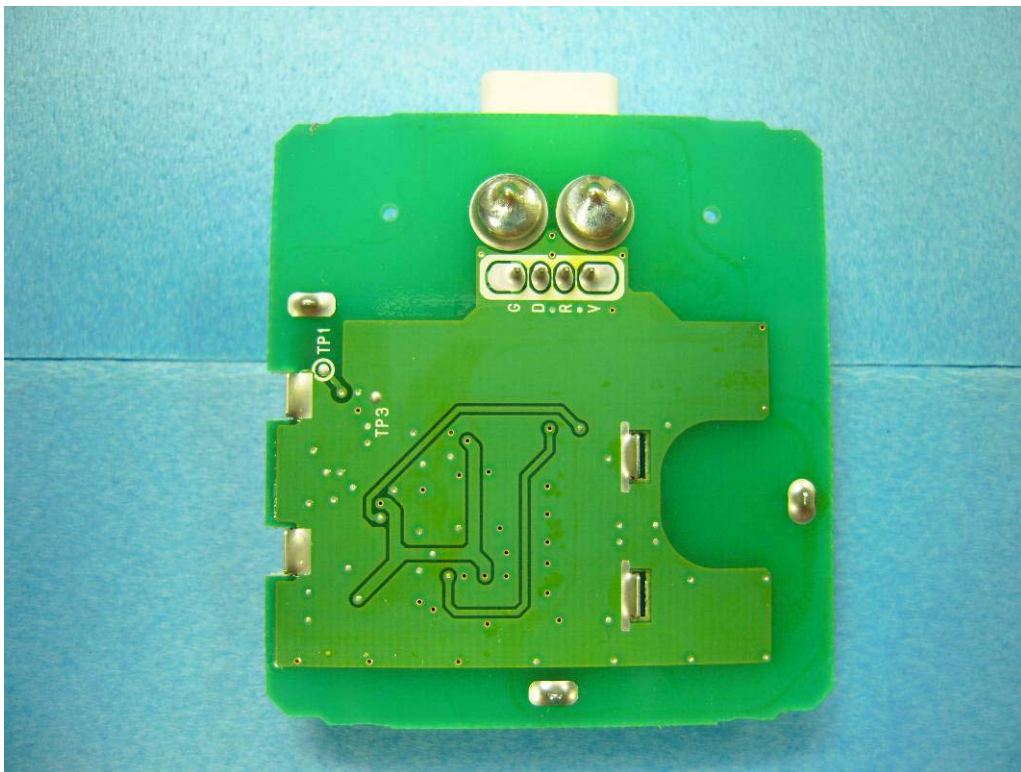

**Internal Photo**

**ALPS ELECTRIC CO., LTD.  
Passive Entry System (Tuner) [Model: TWC1G154]**

**Front**

**Rear**

**Internal Photo**

**ALPS ELECTRIC CO., LTD.  
Passive Entry System (Tuner) [Model: TWC1G154]**

**Without Shield**