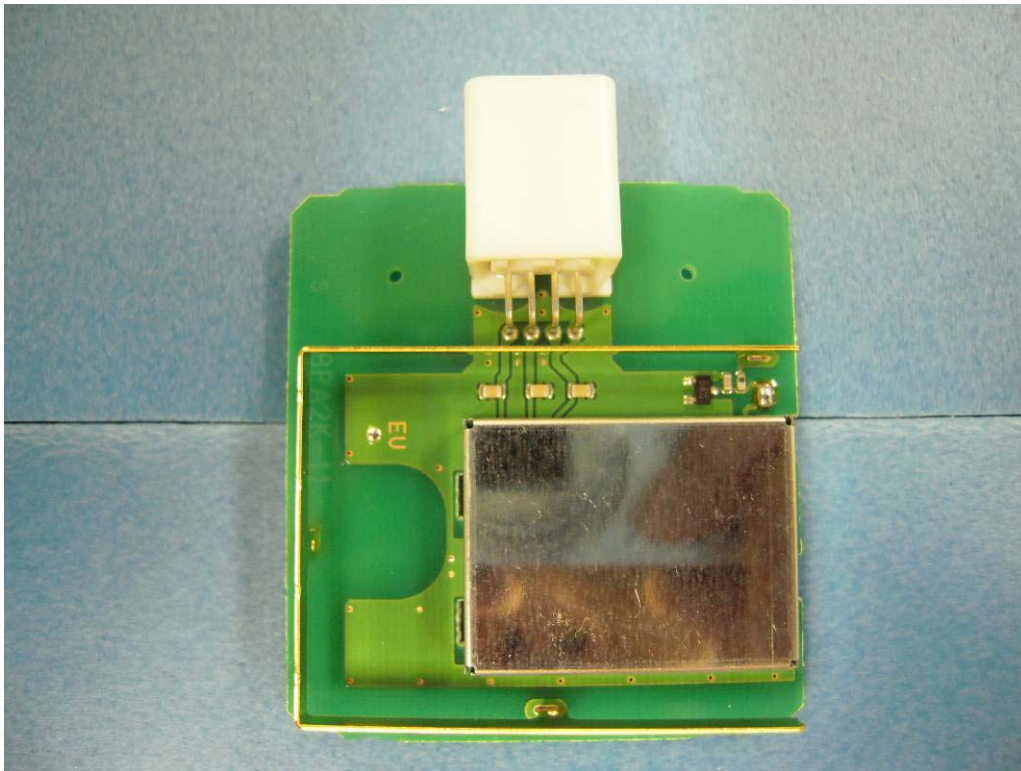

**Internal Photo**

**ALPS ELECTRIC CO., LTD.  
Passive Entry System (Tuner) [Model: TWC1G154]**

**Front**

**Rear**

**Internal Photo**

**ALPS ELECTRIC CO., LTD.  
Passive Entry System (Tuner) [Model: TWC1G154]**

**Without Shield**