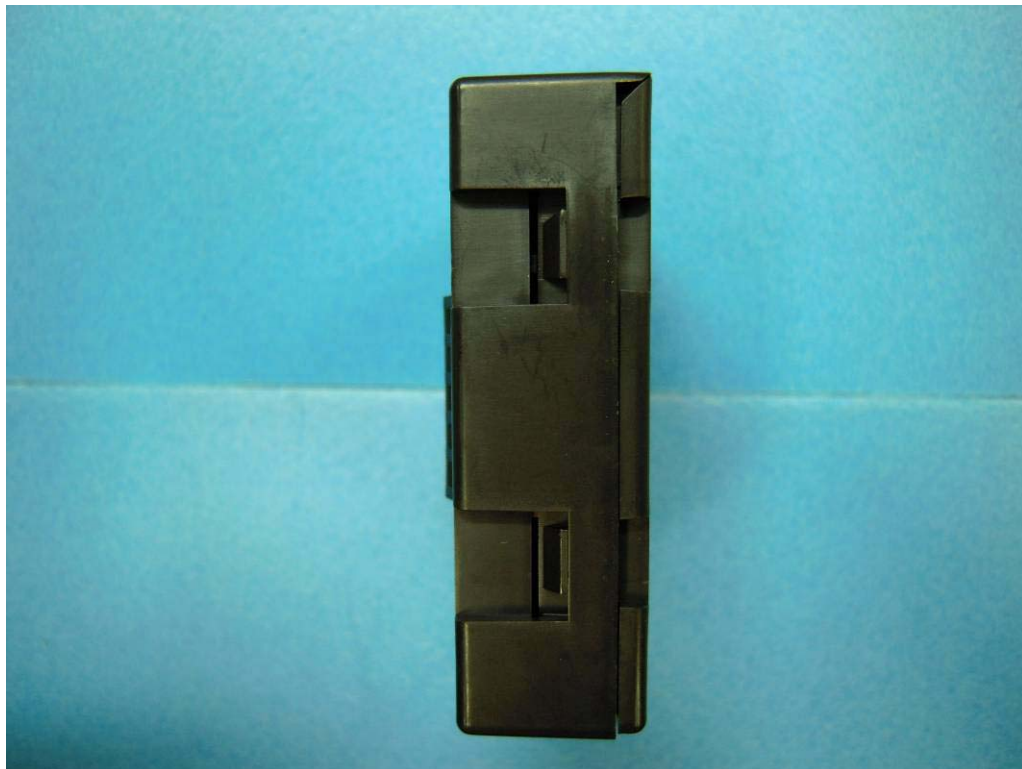

External Photo

**ALPS ELECTRIC CO., LTD.
Passive Entry System (Tuner) [Model: TWC1G154]**

Front

Rear

External Photo

**ALPS ELECTRIC CO., LTD.
Passive Entry System (Tuner) [Model: TWC1G154]**

Top

Bottom

External Photo

**ALPS ELECTRIC CO., LTD.
Passive Entry System (Tuner) [Model: TWC1G154]**

Right

Left