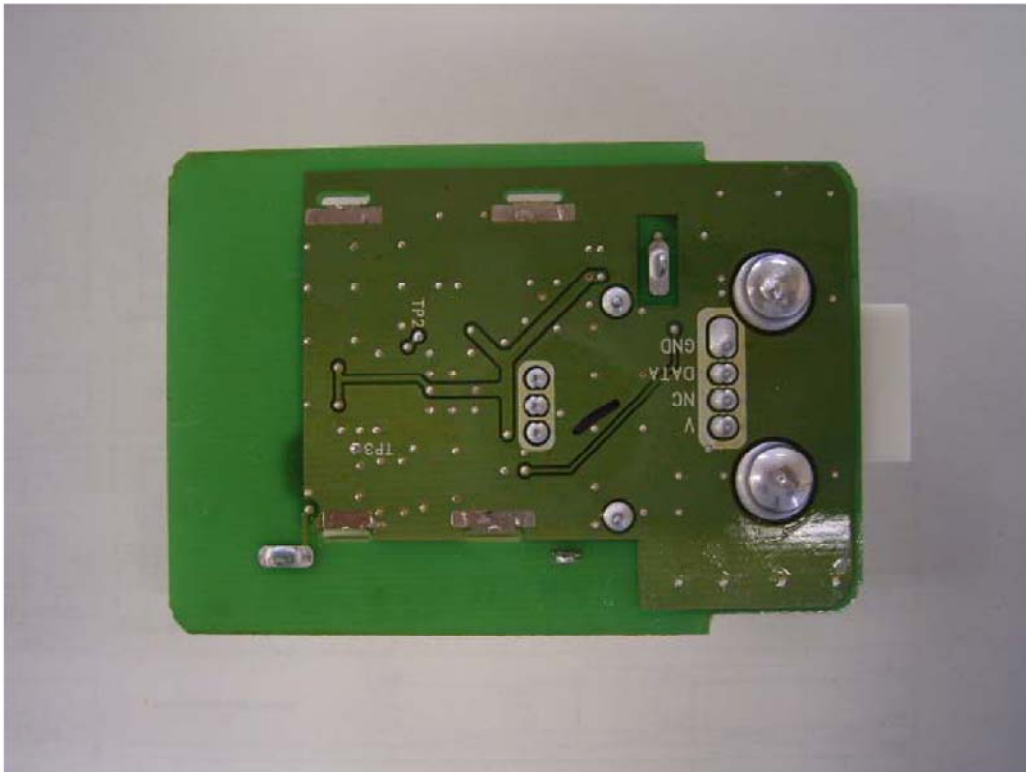

Internal Photo

*Alps Electric Co., Ltd.
TPMS/Keyless TUNER
(Model: TWC1G124)*

PCB with shield case Top

PCB without shield case Top

Internal Photo

Alps Electric Co., Ltd.
TPMS/Keyless TUNER
(Model: TWC1G124)

PCB Bottom