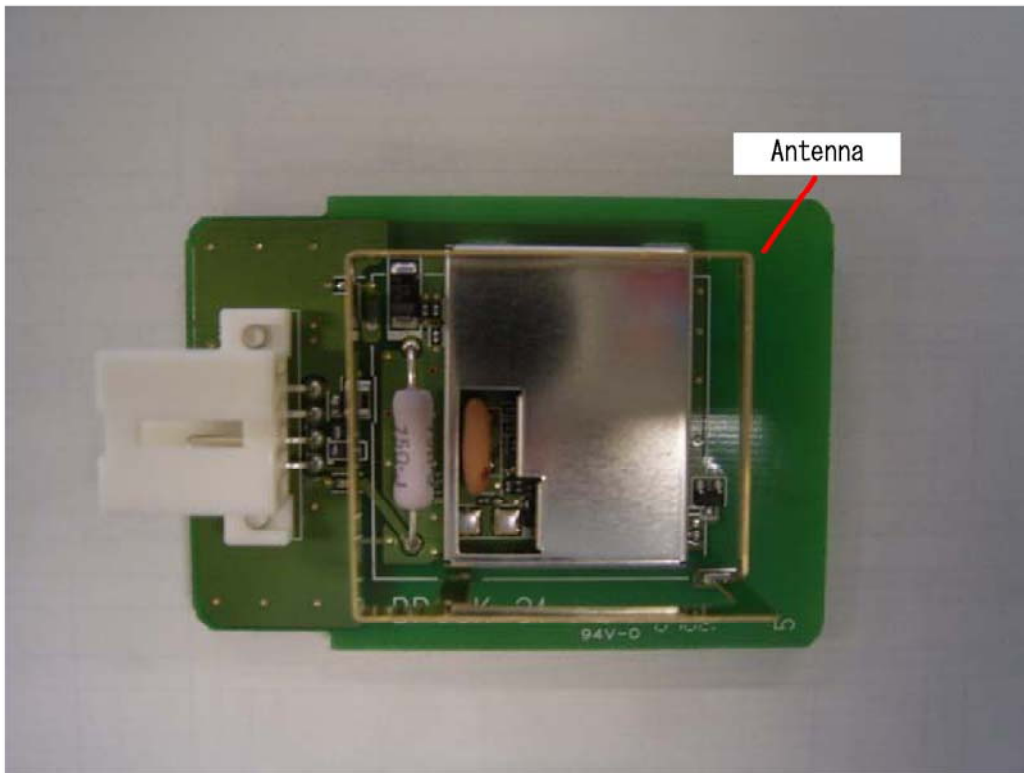

Internal Photo

*Alps Electric Co., Ltd.
TPMS/Keyless TUNER
(Model: TWC1G124)*

PCB with shield case Top

PCB without shield case Top

Internal Photo

Alps Electric Co., Ltd.
TPMS/Keyless TUNER
(Model: TWC1G124)

PCB Bottom