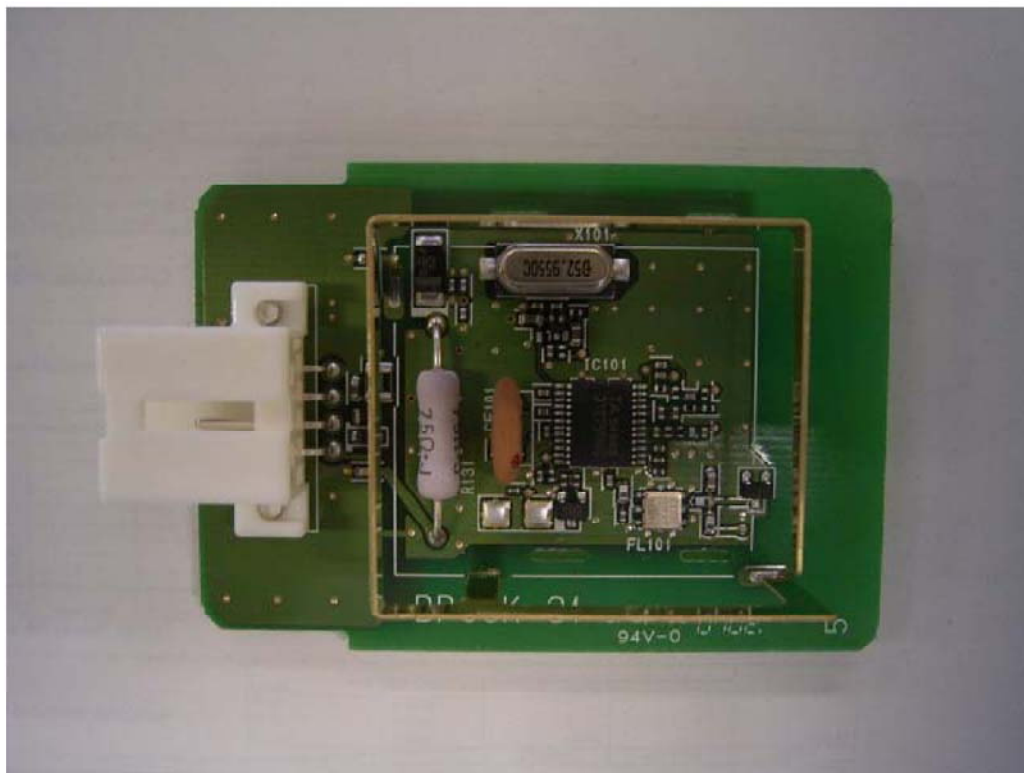

Internal Photo

*Alps Electric Co., Ltd.
TPMS/Keyless TUNER
(Model: TWC1G124)*

PCB with shield case Top

PCB without shield case Top

Internal Photo

Alps Electric Co., Ltd.
TPMS/Keyless TUNER
(Model: TWC1G124)

PCB Bottom