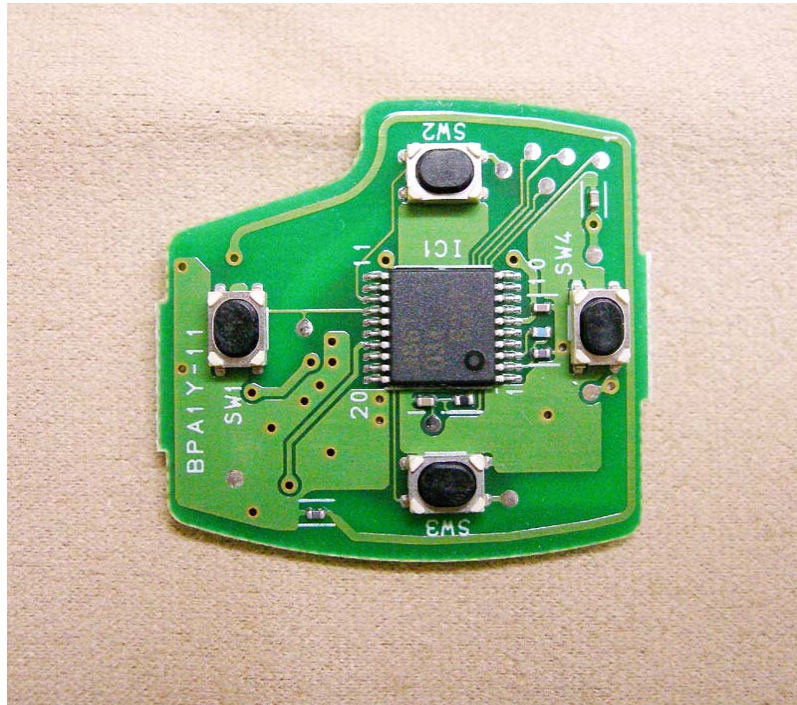

Remote Keyless Entry System (Hand Unit)

Model No.:TWB1U745

FCC ID:CWTWBU745

IC Number : 1788D-FWBU745

ALPS ELECTRIC CO., LTD.

Internal Photo

PCB Side A

PCB Side B