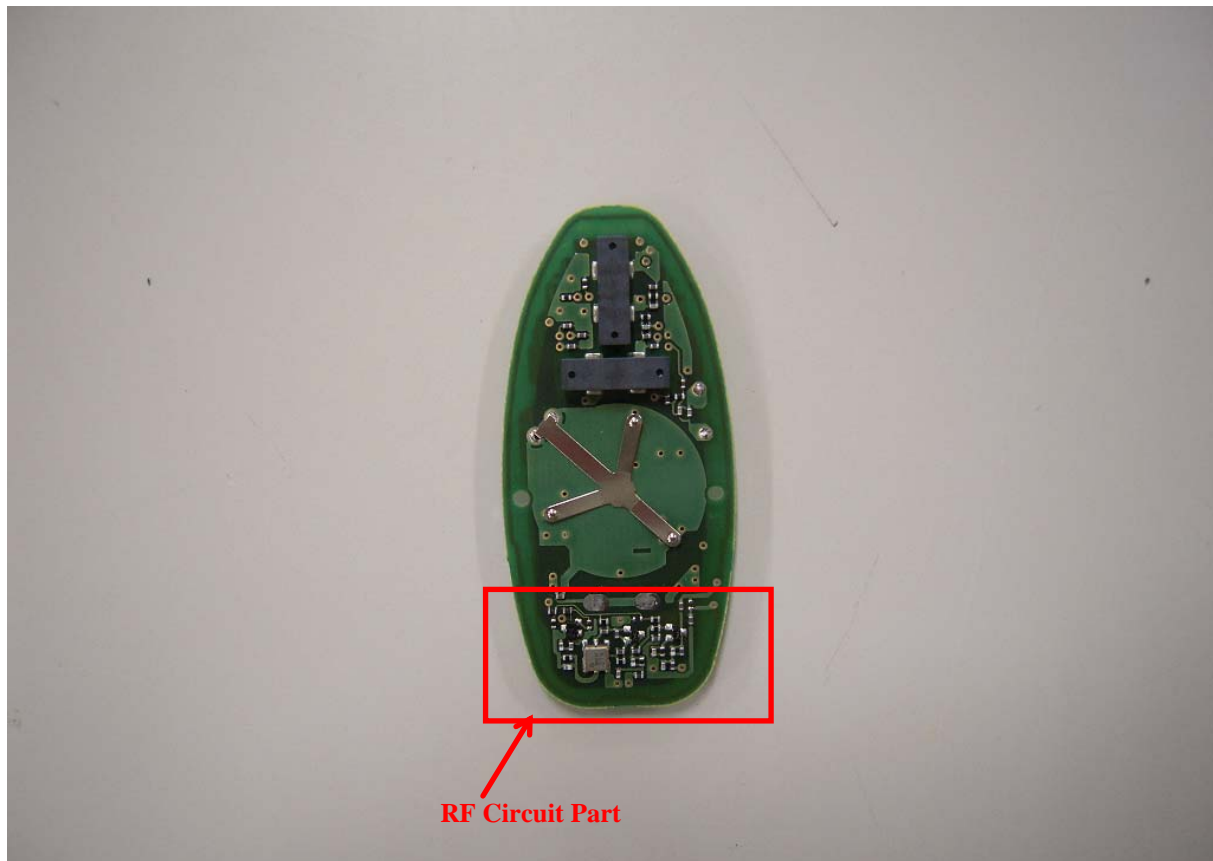

Internal Photo

**ALPS ELECTRIC CO.,LTD.
Passive Entry System (Hand Unit) [Model: TWB1U789]**

Front

RF Circuit Part

Front without shield

Internal Photo

**ALPS ELECTRIC CO.,LTD.
Passive Entry System (Hand Unit) [Model: TWB1U789]**

Rear

Inside of a case

Internal Photo

**ALPS ELECTRIC CO.,LTD.
Passive Entry System (Hand Unit) [Model: TWB1U789]**