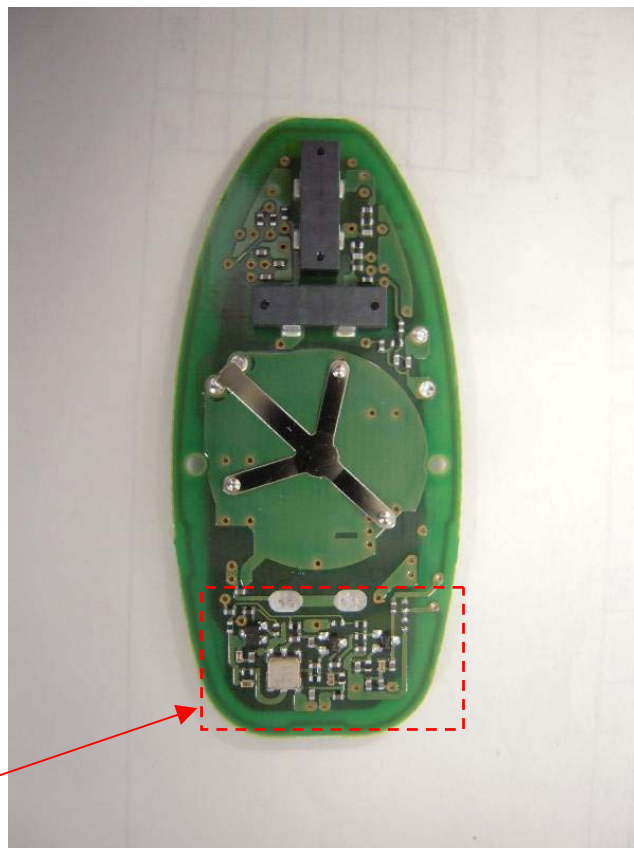

Internal Photo

**ALPS ELECTRIC CO.,LTD.
Passive Entry System (Hand Unit) [Model: TWB1U785]**

Front

RF Circuit part

Front without shield

Internal Photo

**ALPS ELECTRIC CO.,LTD.
Passive Entry System (Hand Unit) [Model: TWB1U785]**

Rear

Pattern Antenna

Inside of Case