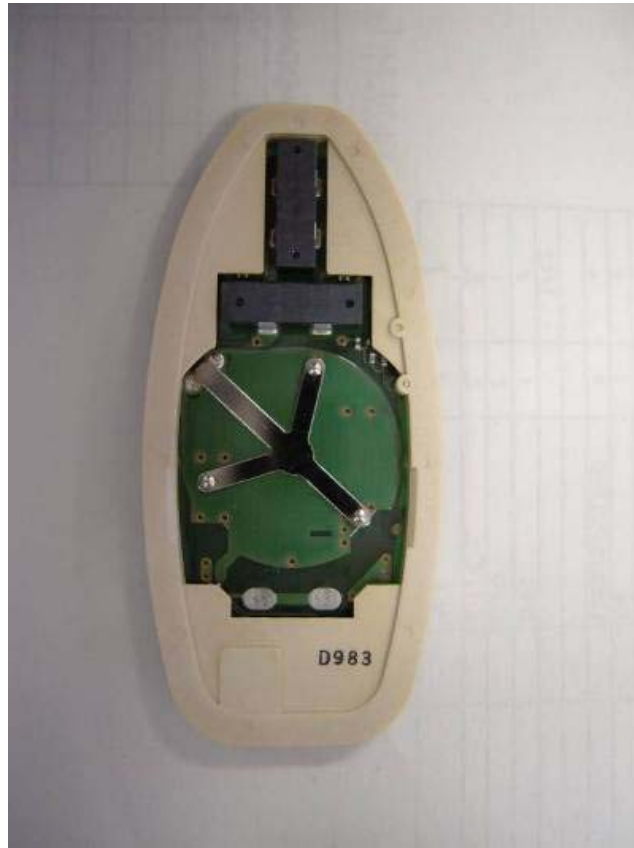

Internal Photo

**ALPS ELECTRIC CO.,LTD.
Passive Entry System (Hand Unit) [Model: TWB1U785]**

Front

RF Circuit part

Front without shield

Internal Photo

**ALPS ELECTRIC CO.,LTD.
Passive Entry System (Hand Unit) [Model: TWB1U785]**

Rear

Pattern Antenna

Inside of Case