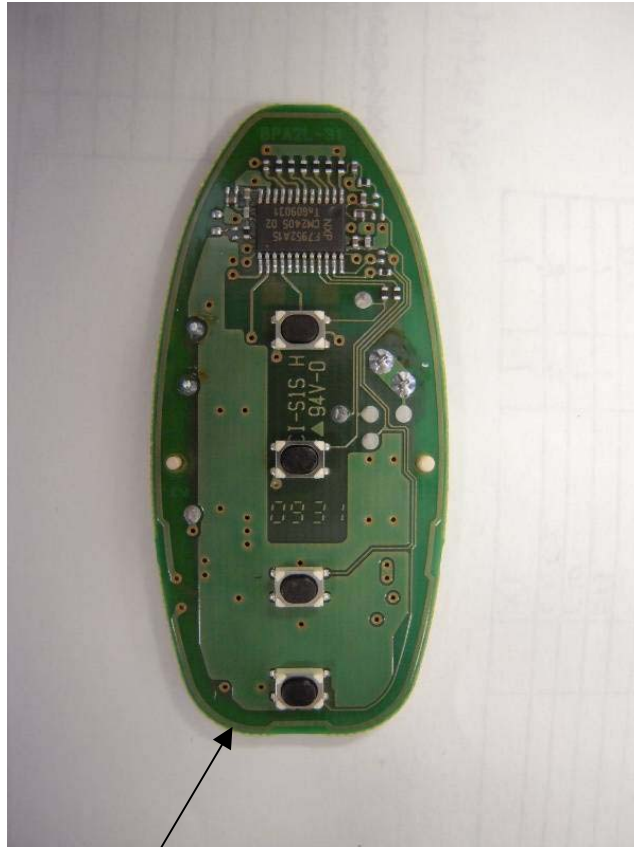

Internal Photo

**ALPS ELECTRIC CO.,LTD.
Passive Entry System (Hand Unit) [Model: TWB1U785]**

Front

RF Circuit part

Front without shield

Internal Photo

**ALPS ELECTRIC CO.,LTD.
Passive Entry System (Hand Unit) [Model: TWB1U785]**

Rear

Pattern Antenna

Inside of Case