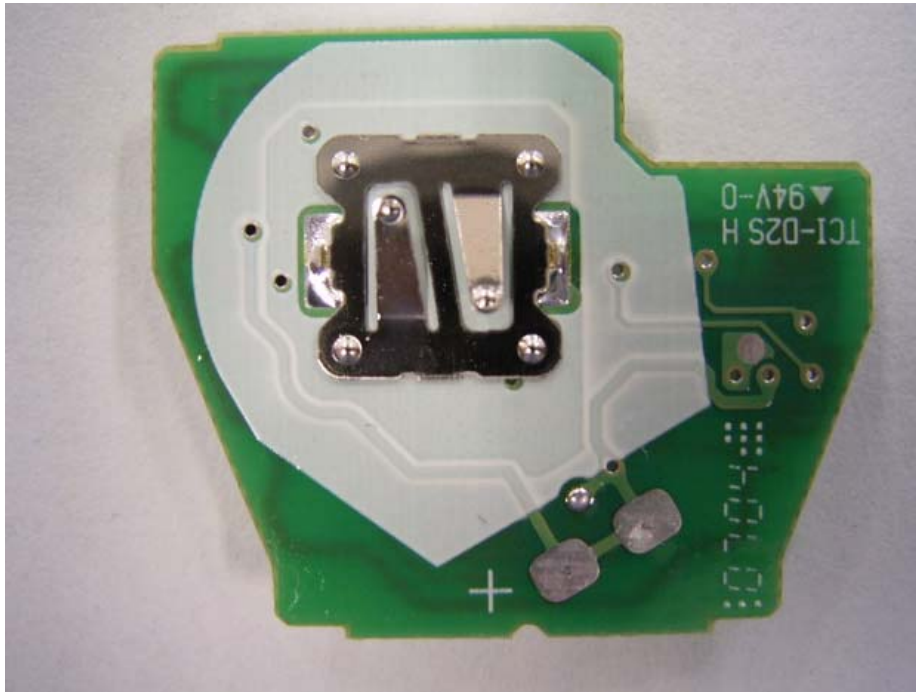

Alps Electric Co., Ltd.
Remote Keyless Entry (Hand Unit)
Model: TWB1U751
FCC ID: CWTWB1U751
IC Number: 1788D-WB1U751

Internal Photo

Internal View

 : Change Point

PWB Side A

Alps Electric Co., Ltd.
Remote Keyless Entry (Hand Unit)
Model: TWB1U751
FCC ID: CWTWB1U751
IC Number: 1788D-WB1U751