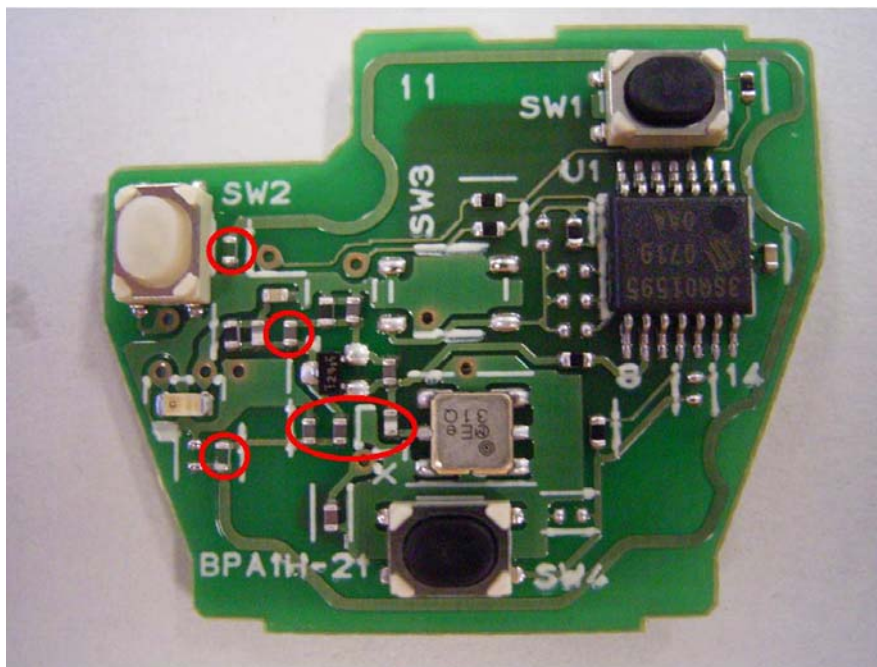

Alps Electric Co., Ltd.
Remote Keyless Entry (Hand Unit)
Model: TWB1U751
FCC ID: CWTWB1U751
IC Number: 1788D-WB1U751

Internal Photo

Internal View

 : Change Point

PWB Side A

Alps Electric Co., Ltd.
Remote Keyless Entry (Hand Unit)
Model: TWB1U751
FCC ID: CWTWB1U751
IC Number: 1788D-WB1U751