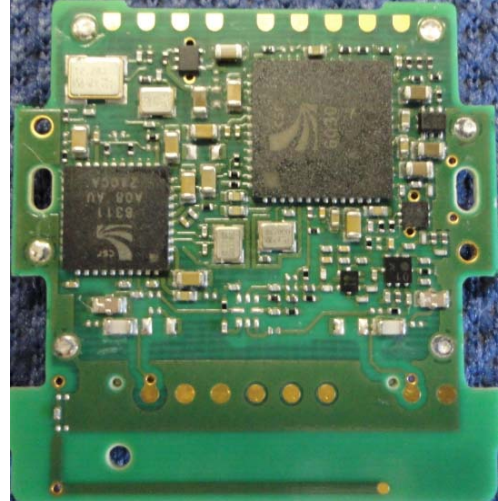

UGZZF-1 Bluetooth/WiFi COMBO module picture

Shield cover side view

Internal view (Removed shield cover)

Internal Printed Antenna for Bluetooth

Bottom side view

Antenna connection connector