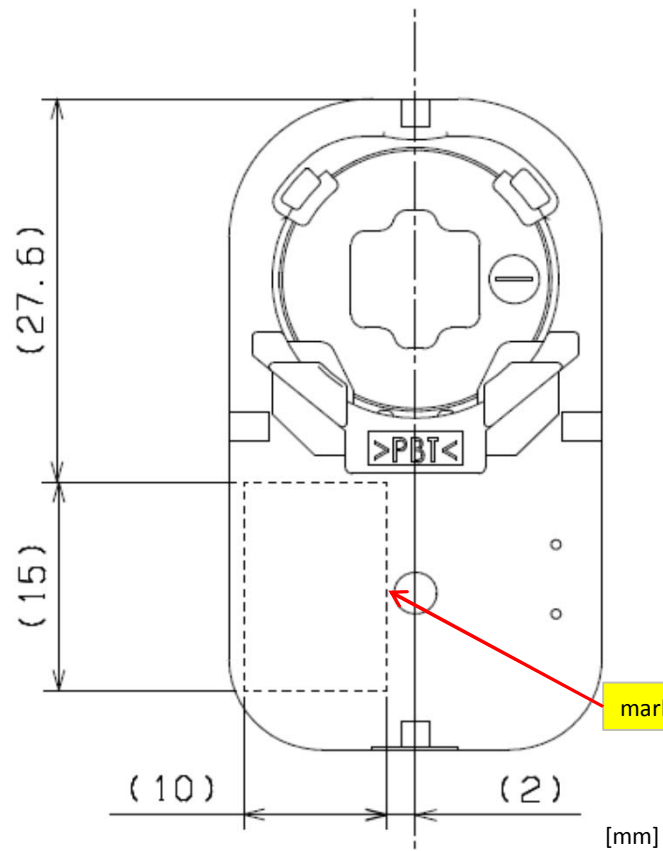

FCC ID: CWTR53R0   
 CCAB16LP1370T1  
R53R0 MADE IN CHINA  
ALPS ELECTRIC CO., LTD.  
\*\*\*\*\*

Indications of FCC ID is made inside the product.  
The user can check the display when Battery replacement from the product.