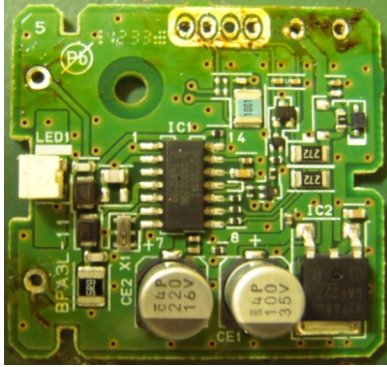

Internal photograph  
Model: I61M0

ALPS Confidential

Internal top

Internal bottom

Point to connect antenna terminal  
with substrate