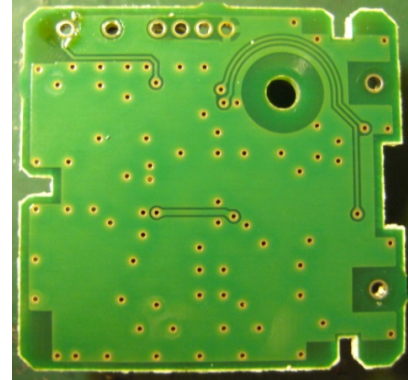

Internal photograph  
Model: I61M0

ALPS Confidential

Internal top

Internal bottom

Point to connect antenna terminal  
with substrate