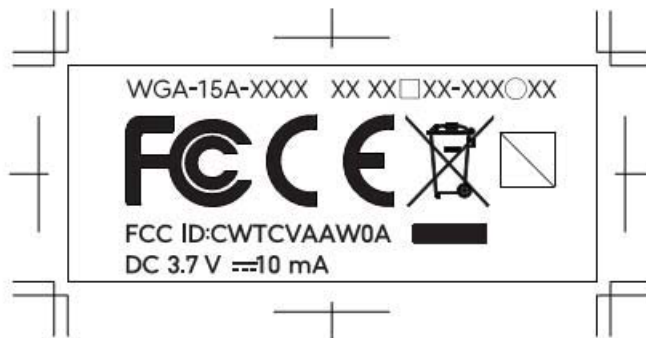

Model No:WGA-15A  
"A" with under line in the model number shows a lot number. Thus, it will vary.

400%

Model No:WGD-15A  
"A" with under line in the model number shows a lot number. Thus, it will vary.