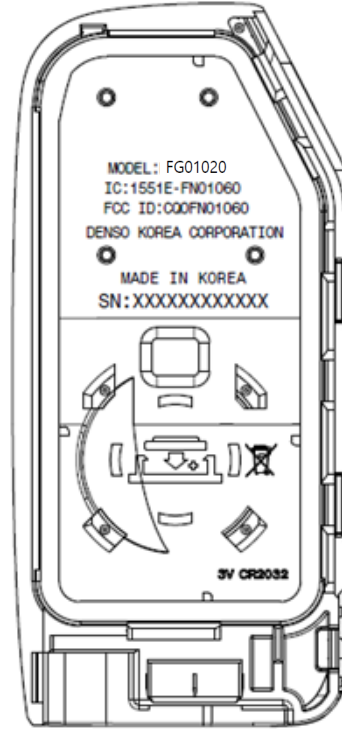

Label Information: FN01060, FG01020(FCC,ISED)

FN01060

FG01020

※ FCC warning statement will be placed in the user manual since the device is so small that it is impractical to label it.