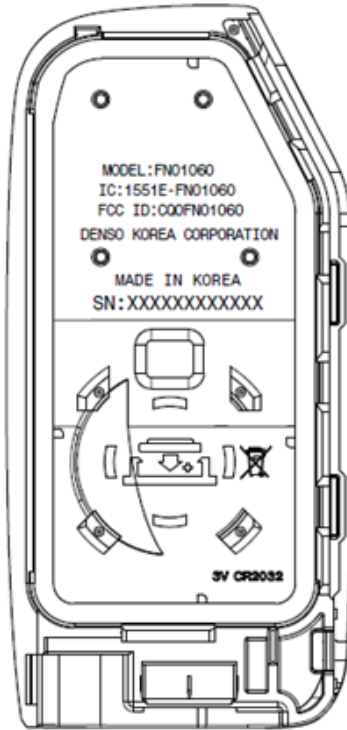

Label Information: FN01060, FG01020(FCC,ISED)

FN01060

FG01020

※ FCC warning statement will be placed in the user manual since the device is so small that it is impractical to label it.