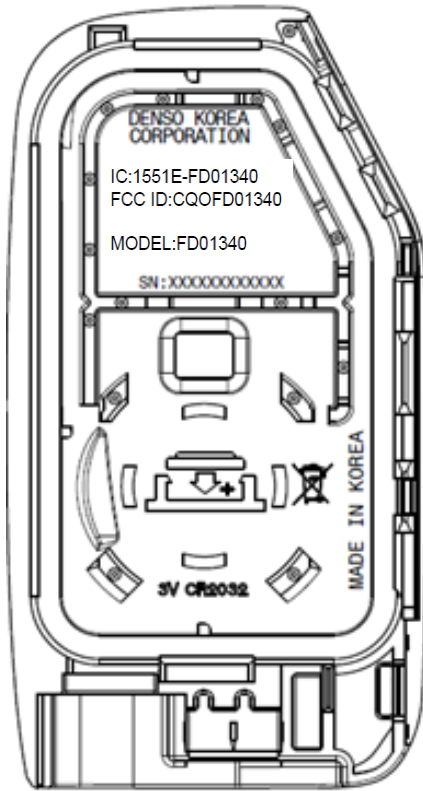

Label Information: FD01340(FCC,ISED)

FD01340

※ FCC warning statement will be placed in the user manual since the device is so small that it is impractical to label it.