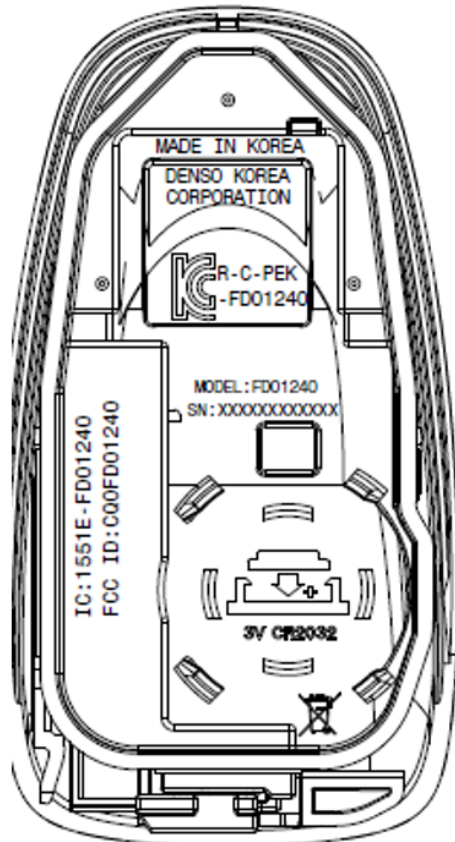

Label Information: FD01240 (FCC,ISED)

FD01240

※ FCC warning statement will be placed in the user manual since the device is so small that it is impractical to label it.