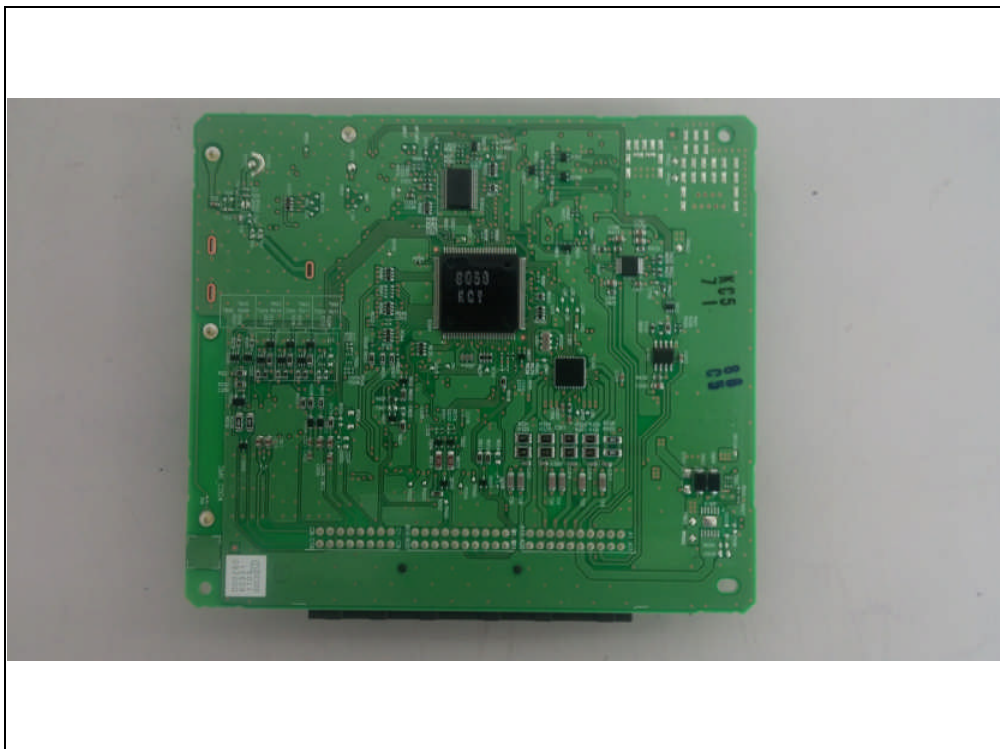

Model : ED00420

Internal photos of EUT

Model : ED00420

Internal view of EUT

Model : ED00420

Top view of Main PCB

Bottom view of Main PCB

SGS

Model : ED00420

LF Antenna