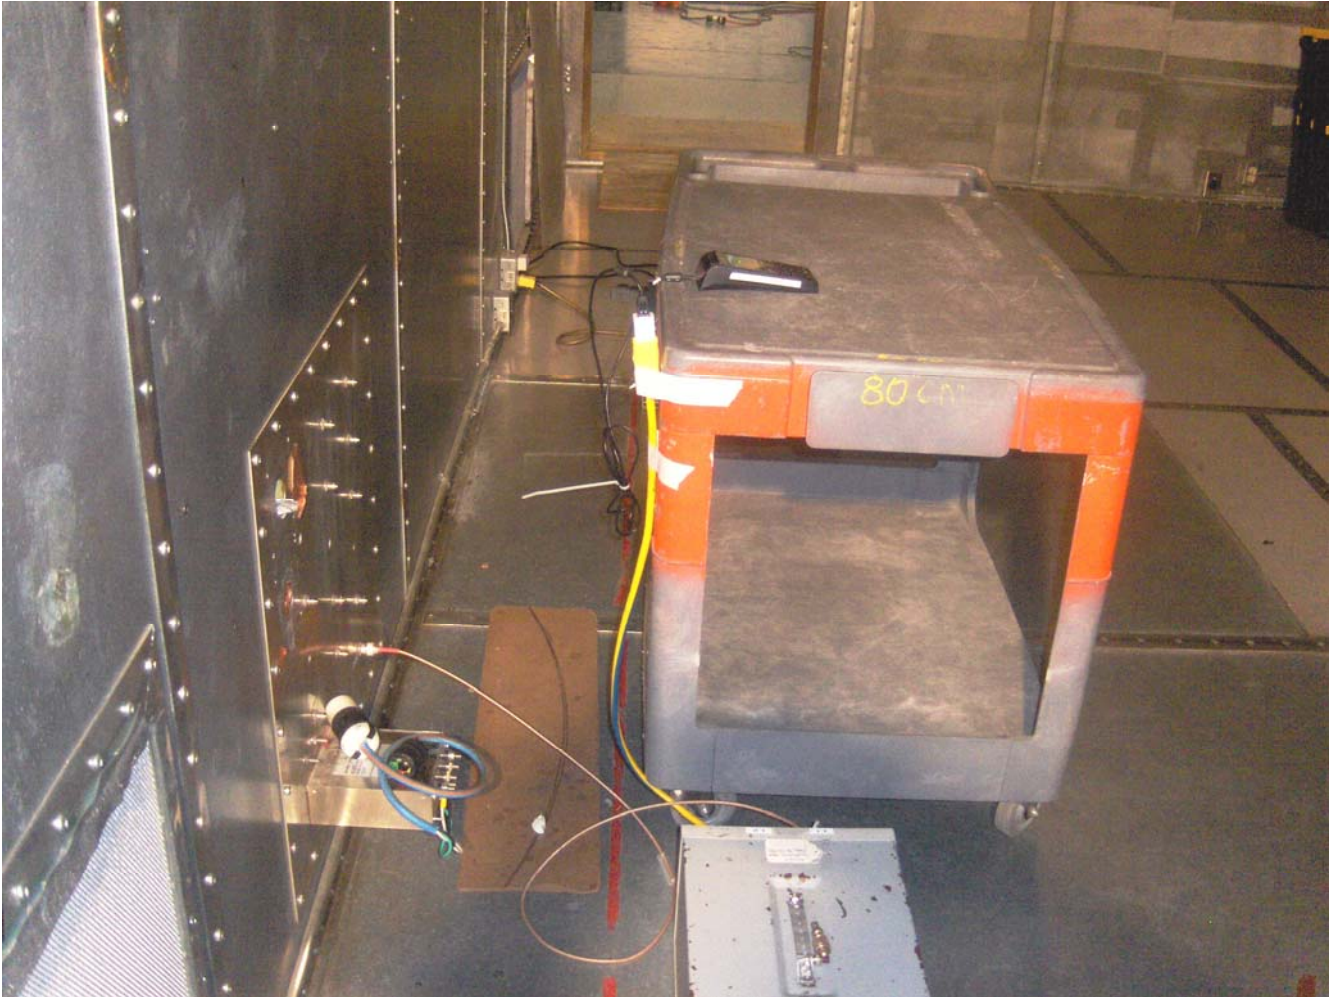

ANNEX 1 - TEST SETUP PHOTOS

Power Line Conducted Emissions (AC/DC Adaptor)

NBS Payment Solutions
NOIRE 710, Model NOIRE710U
FCC ID : COL-NOIRE710U
IC: 2279B-NOIRE710U