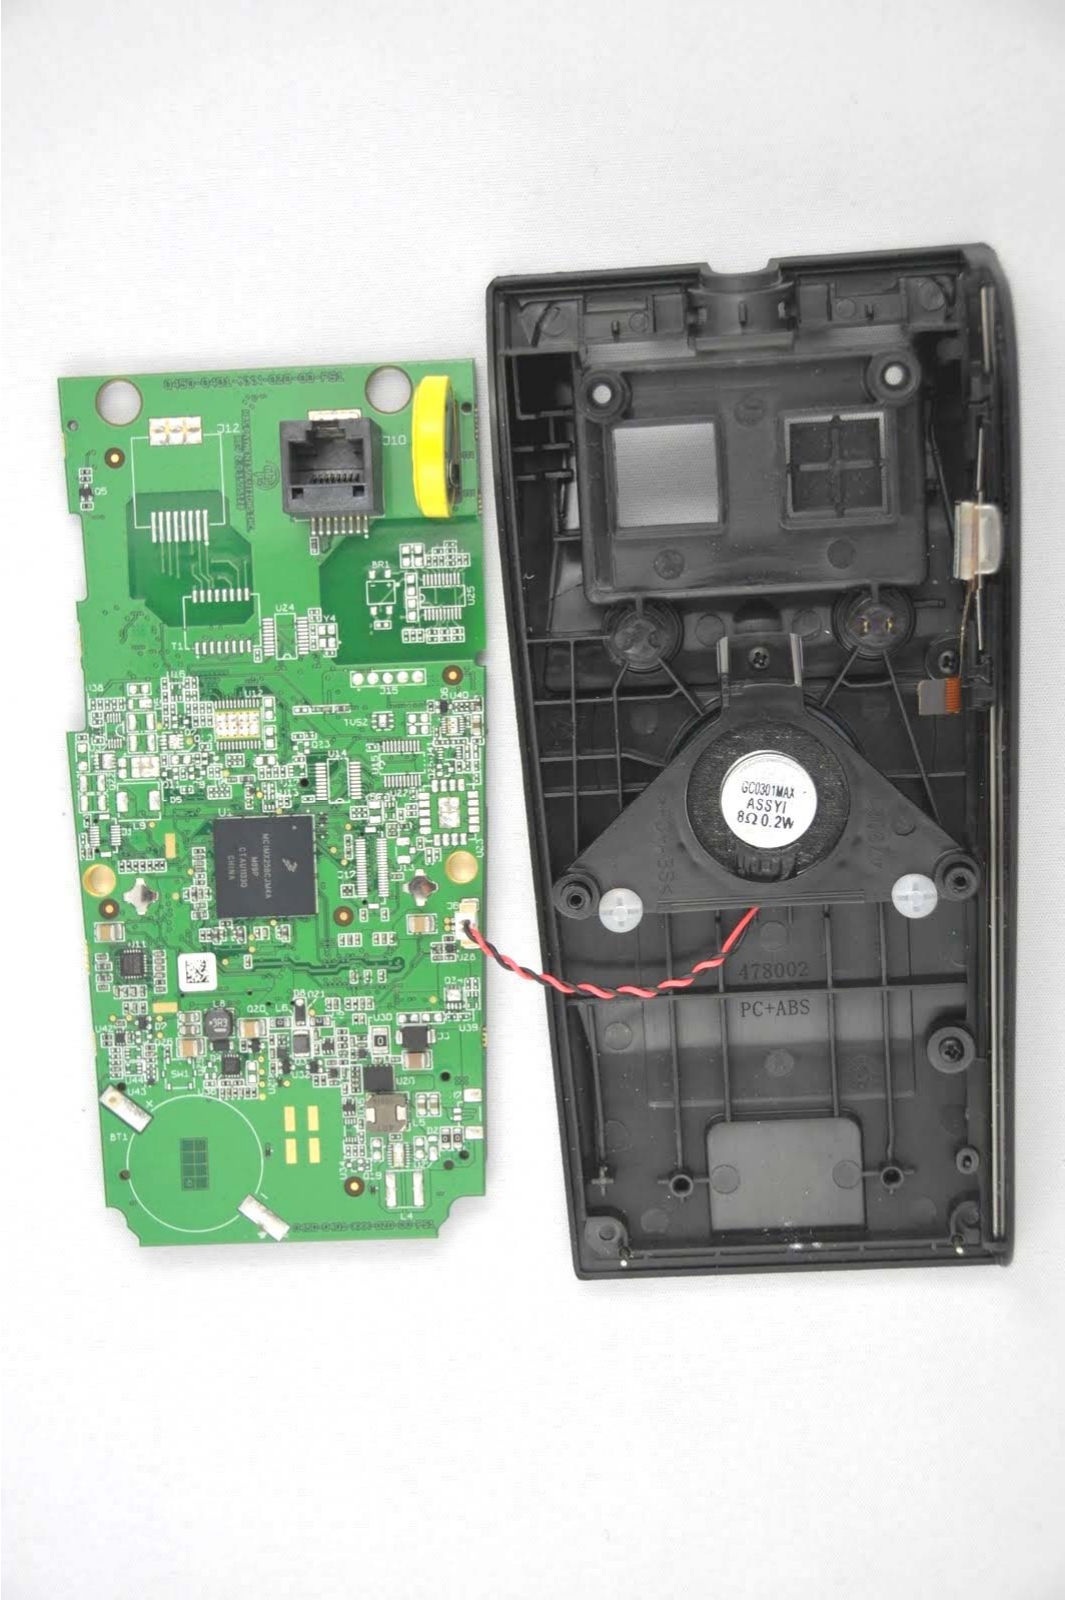

ANNEX 3 – Internal Photos

NBS Payment Solutions
NOIRE 710, Model NOIRE710U
FCC ID : COL-NOIRE710U
IC: 2279B-NOIRE710U

ANNEX 3 – Internal Photos

**NBS Payment Solutions
NOIRE 710, Model NOIRE710U
FCC ID : COL-NOIRE710U
IC: 2279B-NOIRE710U**

ANNEX 3 – Internal Photos

**NBS Payment Solutions
NOIRE 710, Model NOIRE710U
FCC ID : COL-NOIRE710U
IC: 2279B-NOIRE710U**

ANNEX 3 – Internal Photos

**NBS Payment Solutions
NOIRE 710, Model NOIRE710U
FCC ID : COL-NOIRE710U
IC: 2279B-NOIRE710U**