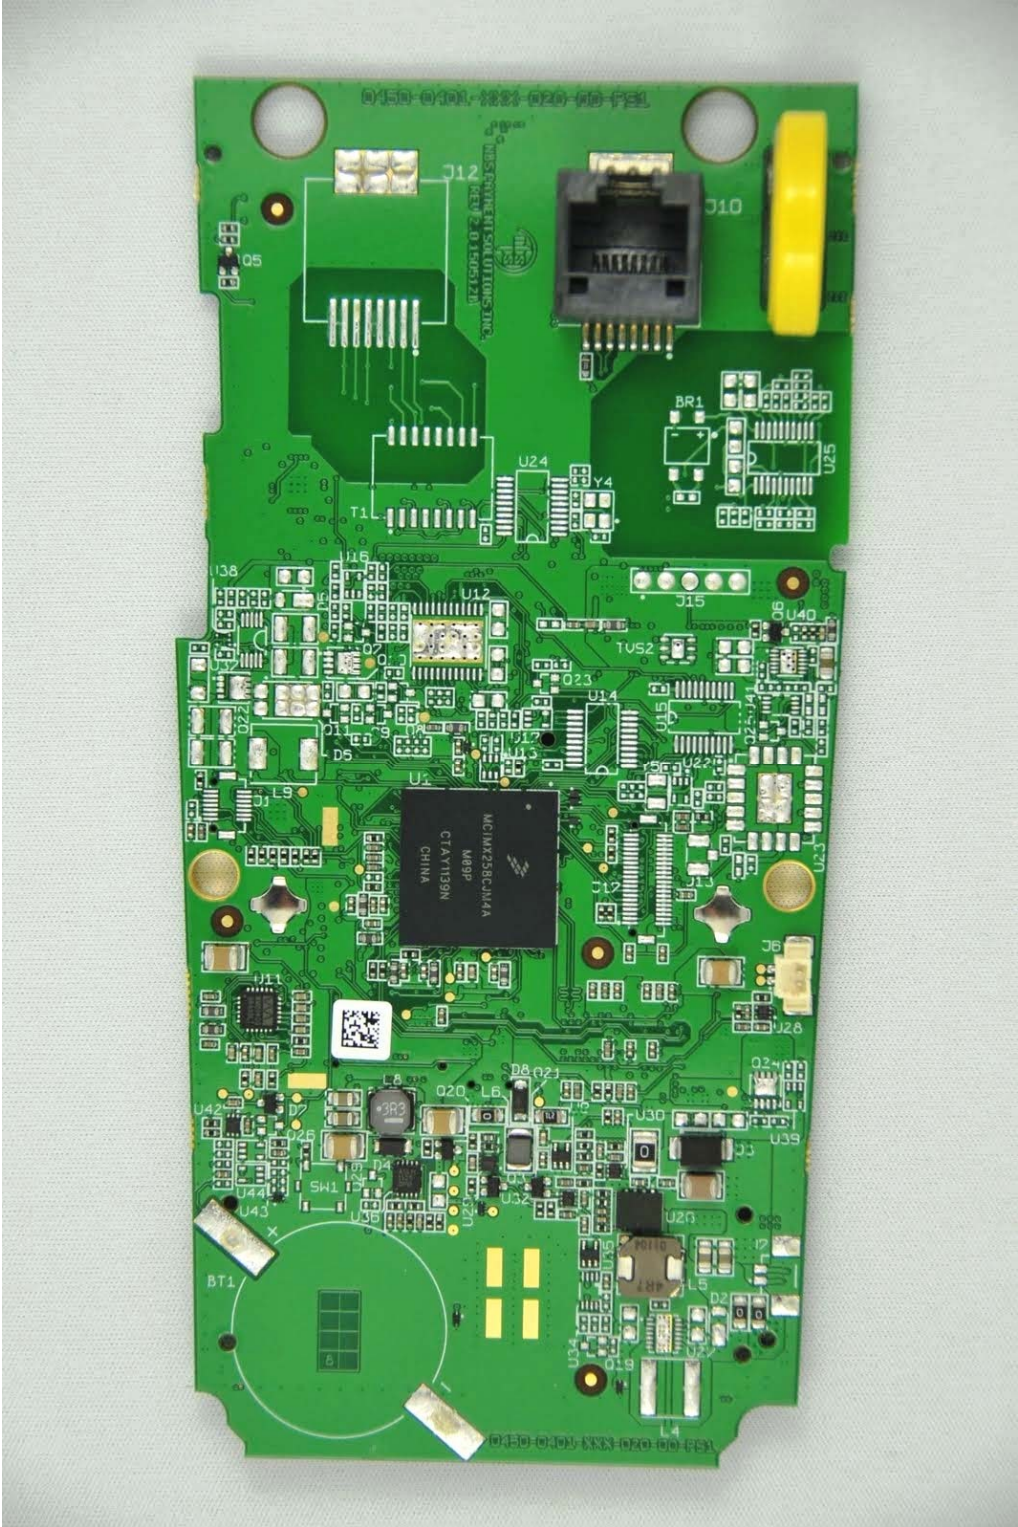

ANNEX 3 – Internal Photos

NBS Payment Solutions
NOIRE 710, Model NOIRE710U
FCC ID : COL-NOIRE710U
IC: 2279B-NOIRE710U

ANNEX 3 – Internal Photos

**NBS Payment Solutions
NOIRE 710, Model NOIRE710U
FCC ID : COL-NOIRE710U
IC: 2279B-NOIRE710U**

ANNEX 3 – Internal Photos

**NBS Payment Solutions
NOIRE 710, Model NOIRE710U
FCC ID : COL-NOIRE710U
IC: 2279B-NOIRE710U**

ANNEX 3 – Internal Photos

**NBS Payment Solutions
NOIRE 710, Model NOIRE710U
FCC ID : COL-NOIRE710U
IC: 2279B-NOIRE710U**