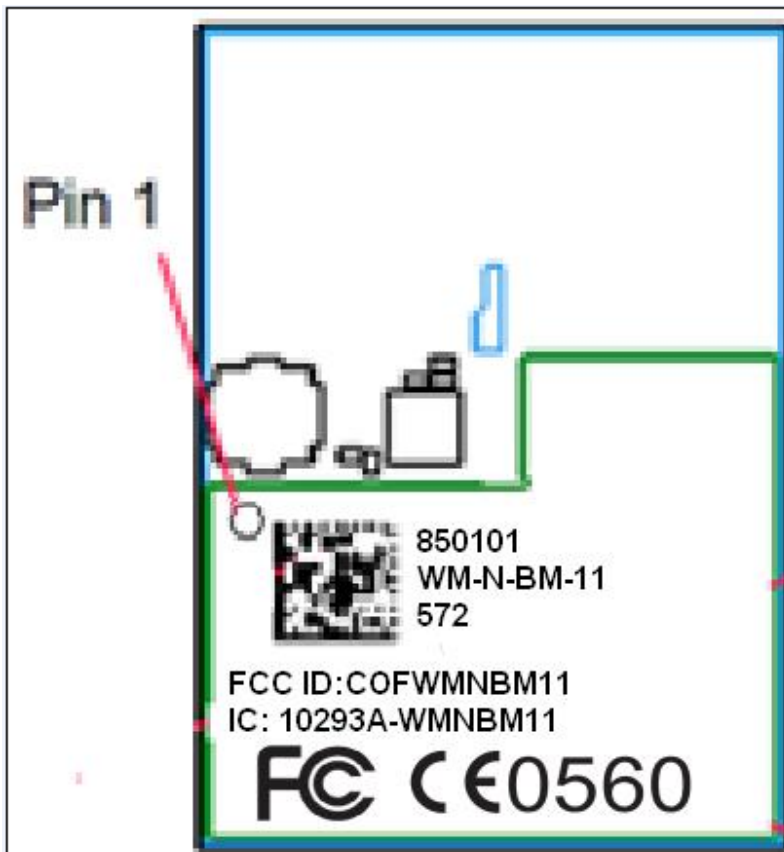

WM-N-BM-11

802.11bgn Wireless LAN Module

FCC ID: COFWMNBM11

Pin 1

850101
WM-N-BM-11
572

FCC ID: COFWMNBM11
IC: 10293A-WMNBM11

FC CE0560

Pin 1

850101
WM-N-BM-14
594

FCC ID:COFWMNBM11
IC: 10293A-WMNBM11

FC C E0560

Pin 1

850101
WM-N-BM-14A
594

FCC ID: COFWMNBM11
IC: 10293A-WMNBM11

 Ayla

FC C E0560