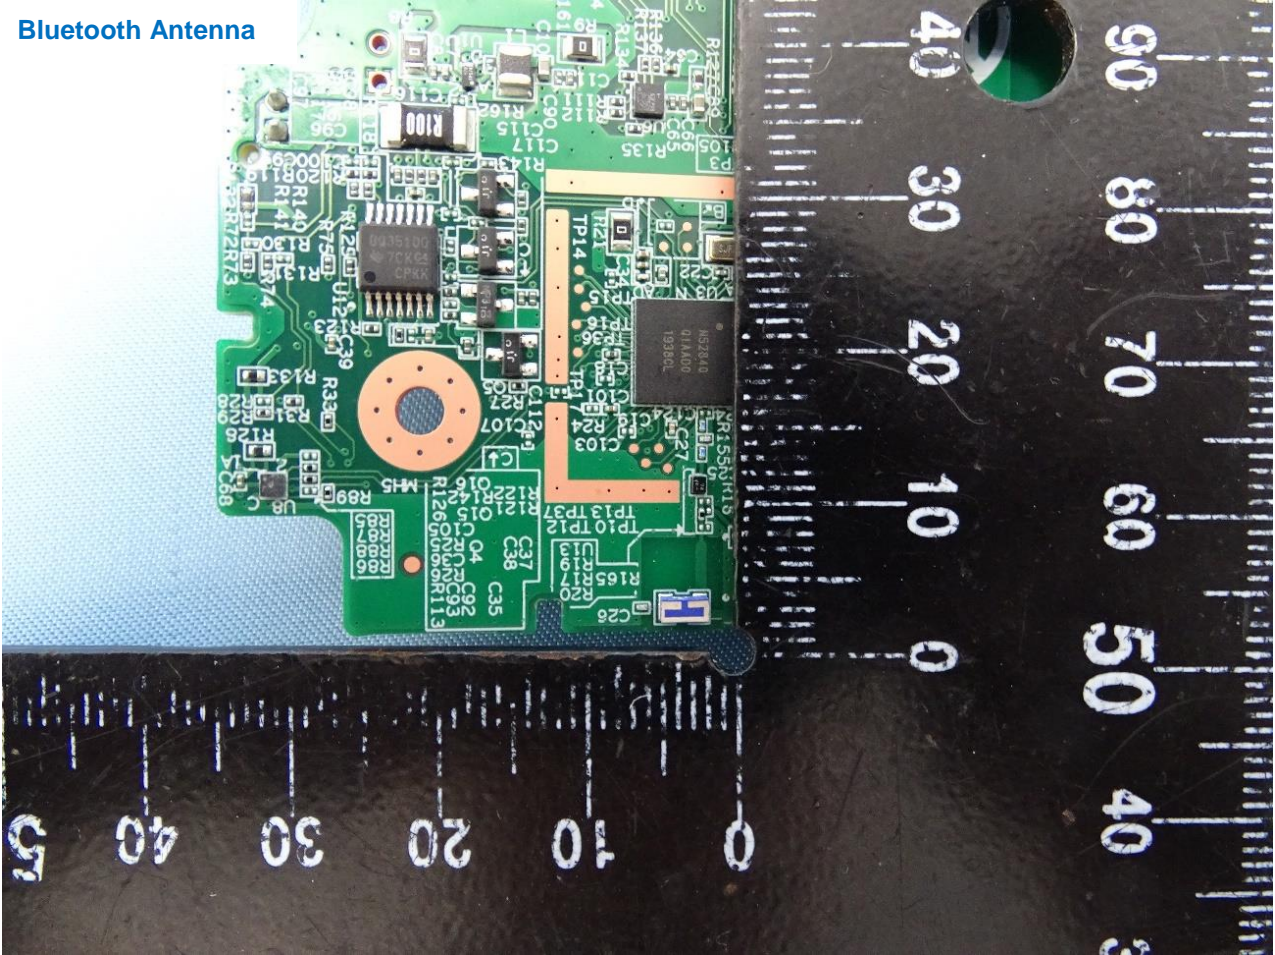

Brand Name: Infinitracker / Model Name: NCT-8101

Bluetooth Antenna