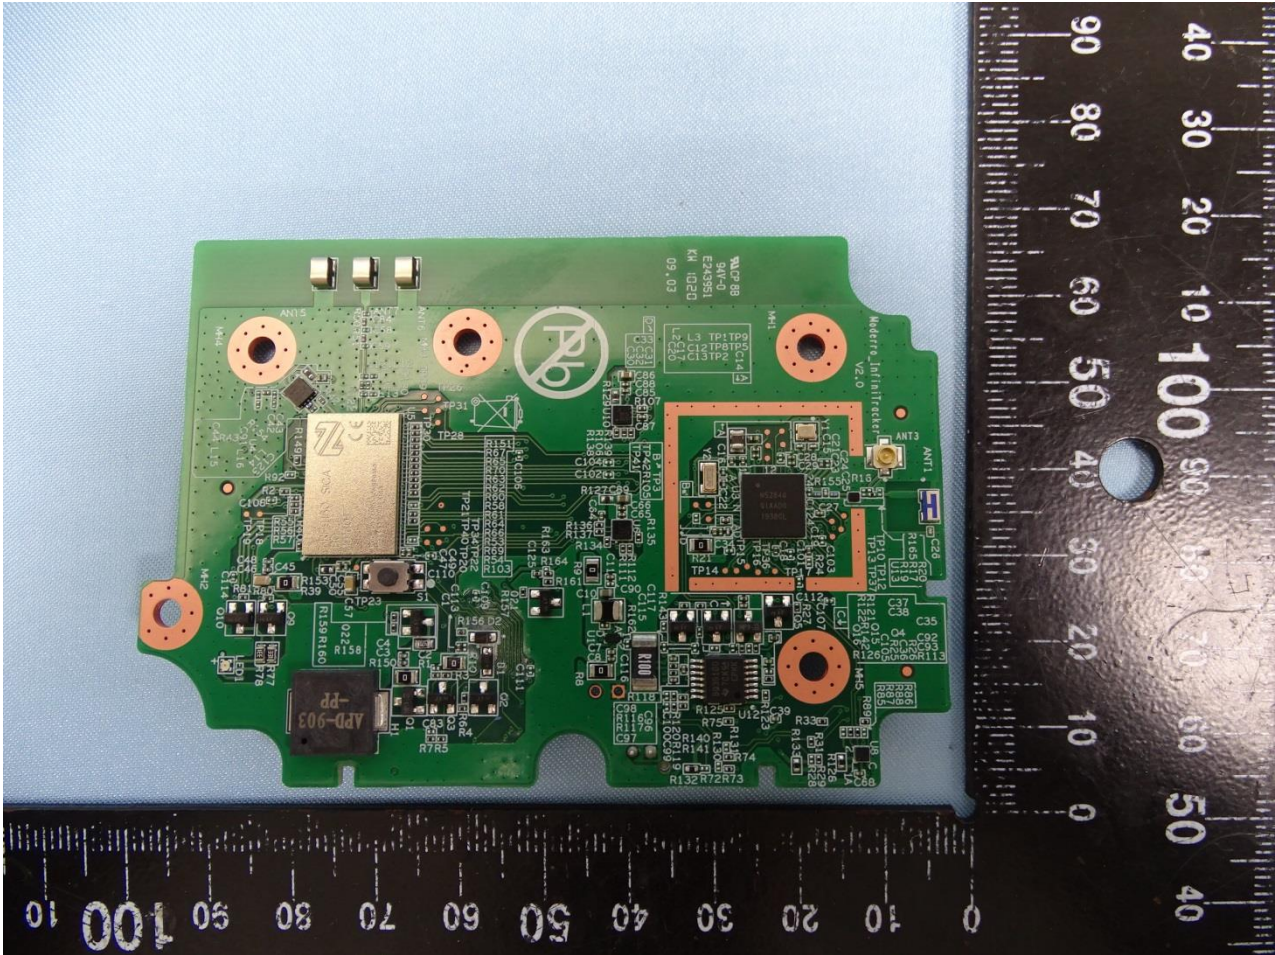

### 3. Internal Photograph of EUT

Brand Name: Infinitracker / Model Name: NCT-8101

Brand Name: Infinitracker / Model Name: NCT-8101

Brand Name: Infinitracker / Model Name: NCT-8101

Brand Name: Infinitracker / Model Name: NCT-8101

Brand Name: Infinitracker / Model Name: NCT-8101

Brand Name: Infinitracker / Model Name: NCT-8101

Brand Name: Infinitracker / Model Name: NCT-8101

Brand Name: Infinitracker / Model Name: NCT-8101

Brand Name: Infinitracker / Model Name: NCT-8101

Brand Name: Infinitracker / Model Name: NCT-8101

Brand Name: Infitracker / Model Name: NCT-8101

Brand Name: Infinitracker / Model Name: NCT-8101

Brand Name: Infinitracker / Model Name: NCT-8101

LTE Antenna