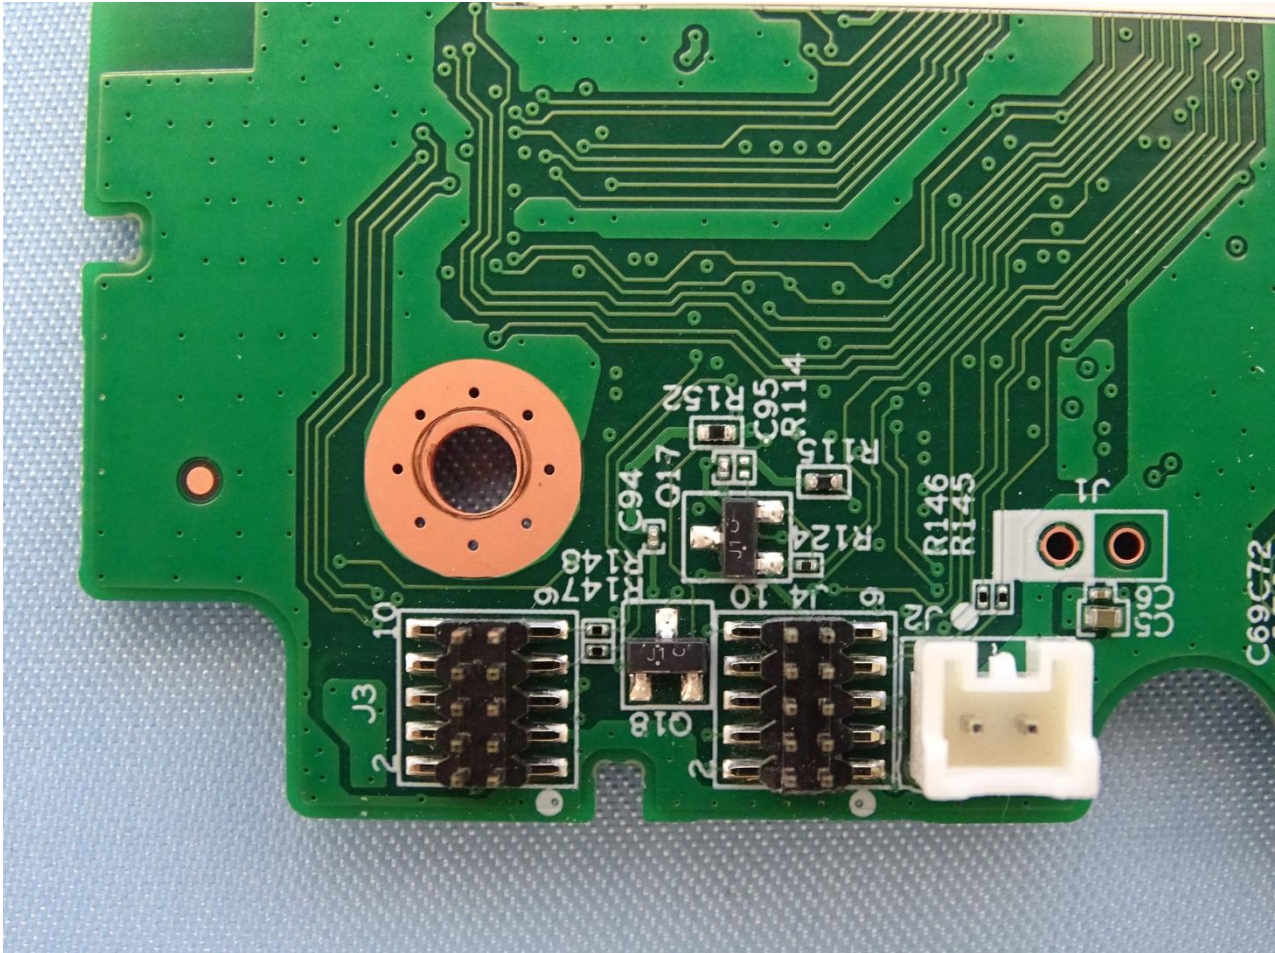

### 3. Internal Photograph of EUT

Brand Name: Infinitracker / Model Name: NCT-8101

Brand Name: Infinitracker / Model Name: NCT-8101

Brand Name: Infinitracker / Model Name: NCT-8101

Brand Name: Infinitracker / Model Name: NCT-8101

Brand Name: Infinitracker / Model Name: NCT-8101

Brand Name: Infinitracker / Model Name: NCT-8101

Brand Name: Infinitracker / Model Name: NCT-8101

Brand Name: Infinitracker / Model Name: NCT-8101

Brand Name: Infinitracker / Model Name: NCT-8101

Brand Name: Infinitracker / Model Name: NCT-8101

Brand Name: Infitracker / Model Name: NCT-8101

Brand Name: Infinitracker / Model Name: NCT-8101

Brand Name: Infinitracker / Model Name: NCT-8101

LTE Antenna