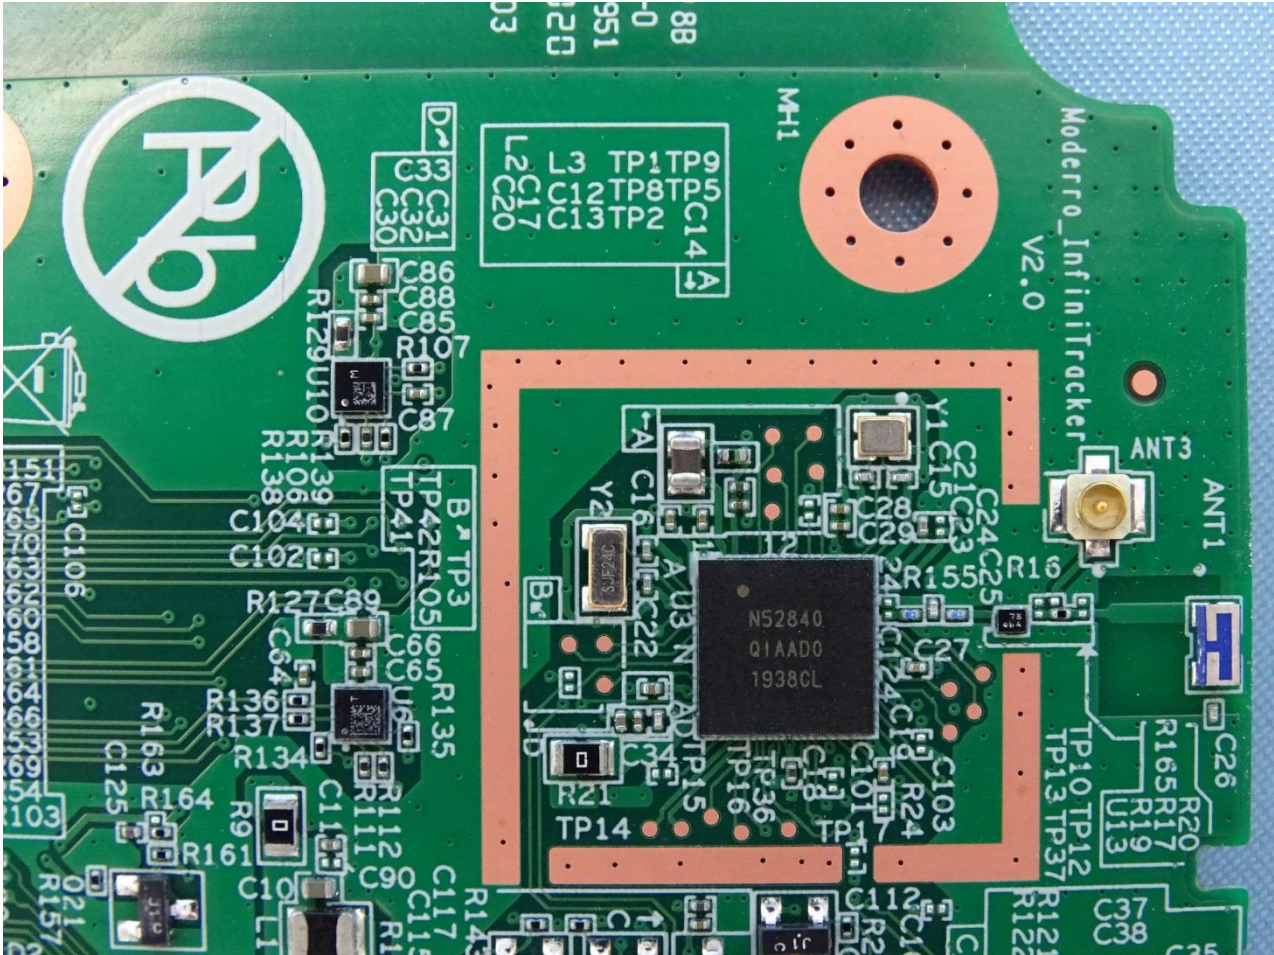

### 3. Internal Photograph of EUT

Brand Name: Infinitracker / Model Name: NCT-8101

Brand Name: Infinitracker / Model Name: NCT-8101

Brand Name: Infinitracker / Model Name: NCT-8101

Brand Name: Infinitracker / Model Name: NCT-8101

Brand Name: Infinitracker / Model Name: NCT-8101

Brand Name: Infinitracker / Model Name: NCT-8101

Brand Name: Infinitracker / Model Name: NCT-8101

Brand Name: Infinitracker / Model Name: NCT-8101

Brand Name: Infinitracker / Model Name: NCT-8101

Brand Name: Infinitracker / Model Name: NCT-8101

Brand Name: Infitracker / Model Name: NCT-8101

Brand Name: Infinitracker / Model Name: NCT-8101

Brand Name: Infinitracker / Model Name: NCT-8101

LTE Antenna