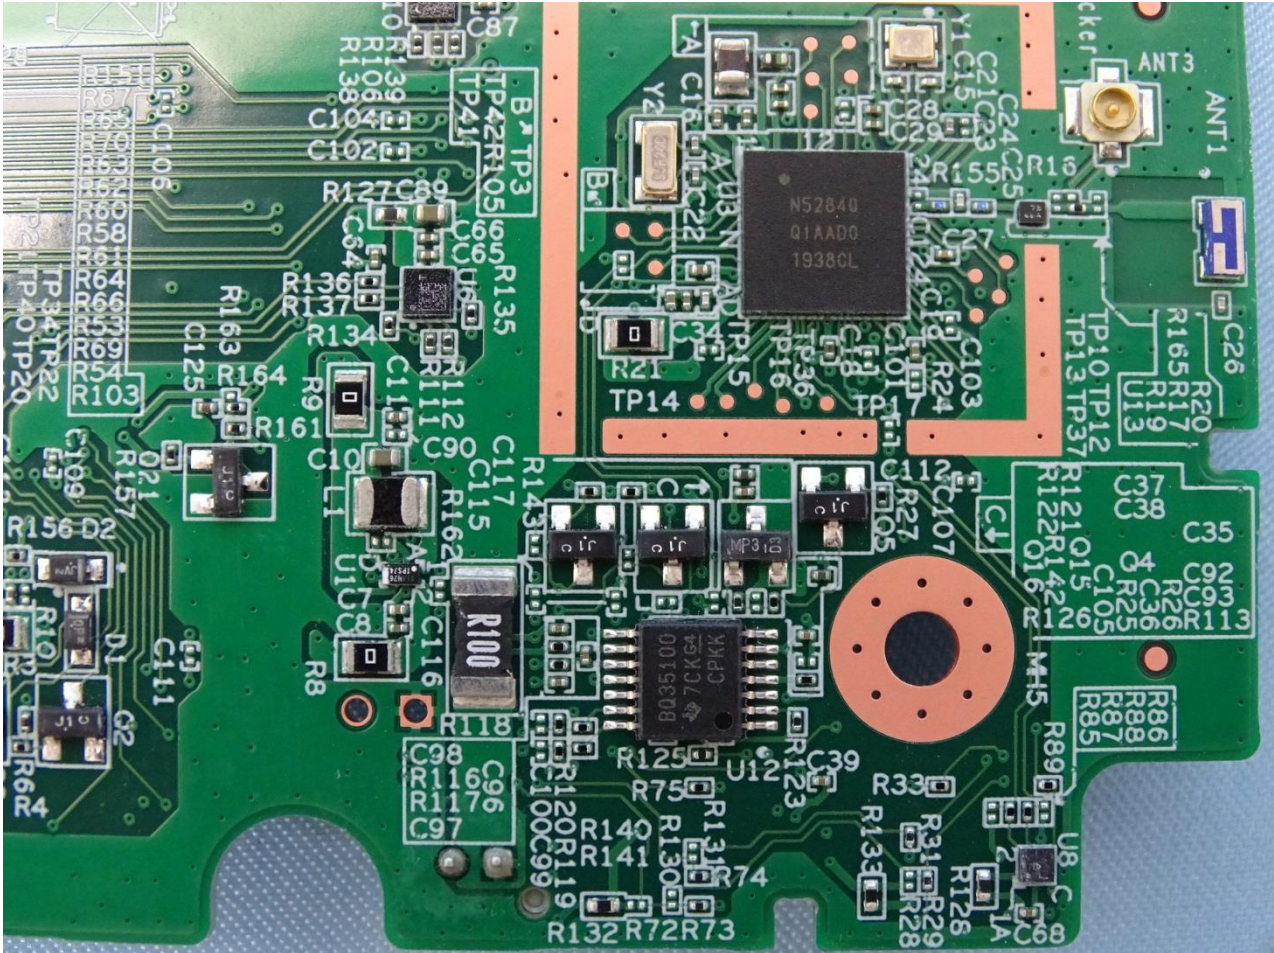

Brand Name: Infinitracker / Model Name: NCT-8101

Brand Name: Infinitracker / Model Name: NCT-8101

Brand Name: Infinitracker / Model Name: NCT-8101

Brand Name: Infinitracker / Model Name: NCT-8101

Brand Name: Infinitracker / Model Name: NCT-8101

Brand Name: Infinitracker / Model Name: NCT-8101

Brand Name: Infitracker / Model Name: NCT-8101

Brand Name: Infinitracker / Model Name: NCT-8101

Brand Name: Infinitracker / Model Name: NCT-8101

LTE Antenna