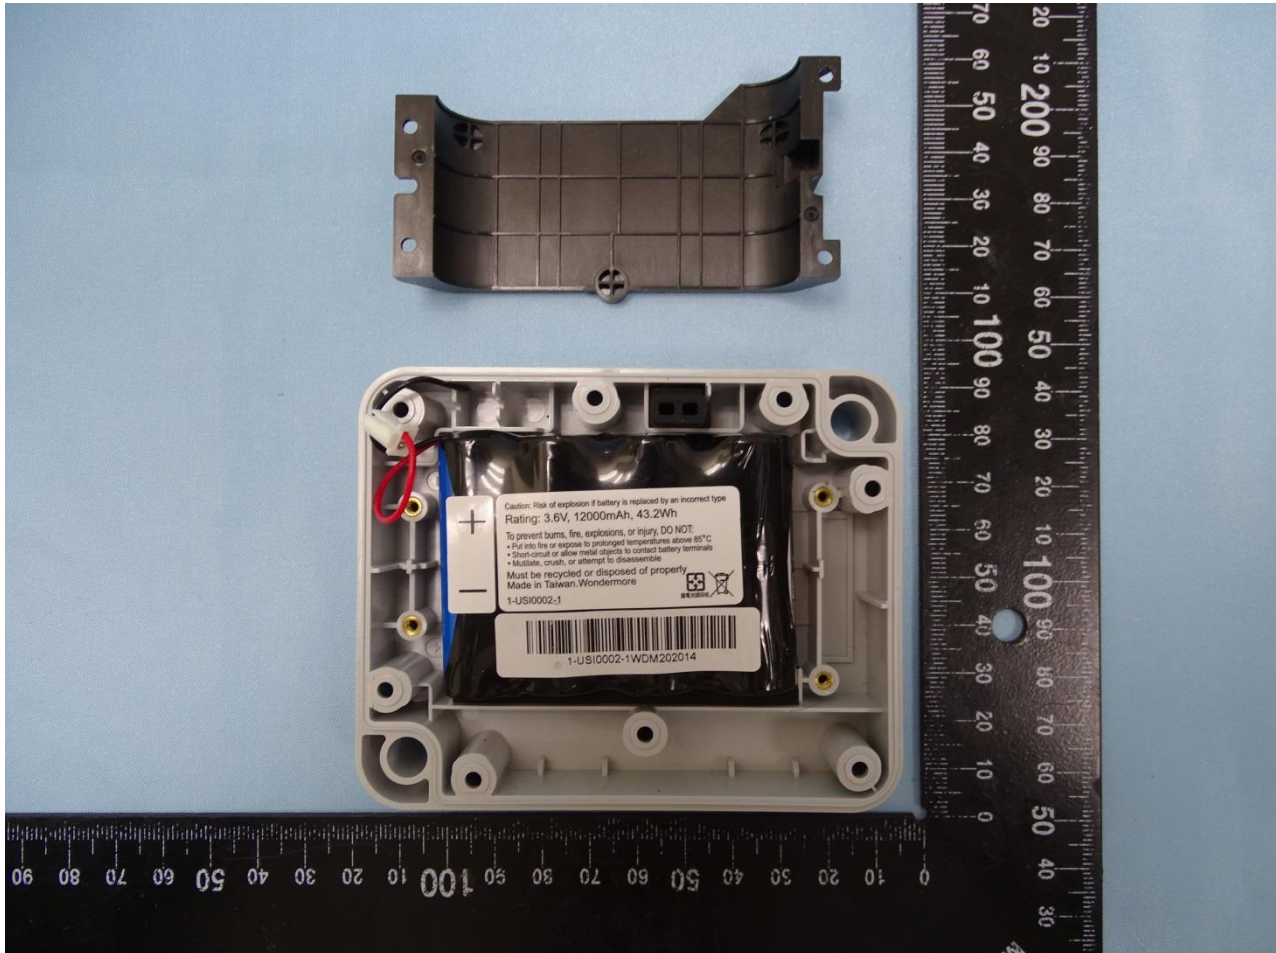

### 3. Internal Photograph of EUT

Brand Name: Infinitracker / Model Name: NCT-8101

Brand Name: Infinitracker / Model Name: NCT-8101

Brand Name: Infinitracker / Model Name: NCT-8101

Brand Name: Infinitracker / Model Name: NCT-8101

Brand Name: Infinitracker / Model Name: NCT-8101

Brand Name: Infinitracker / Model Name: NCT-8101

Brand Name: Infinitracker / Model Name: NCT-8101

Brand Name: Infinitracker / Model Name: NCT-8101

Brand Name: Infinitracker / Model Name: NCT-8101

Brand Name: Infinitracker / Model Name: NCT-8101

Brand Name: Infitracker / Model Name: NCT-8101

Brand Name: Infinitracker / Model Name: NCT-8101

Brand Name: Infinitracker / Model Name: NCT-8101

LTE Antenna