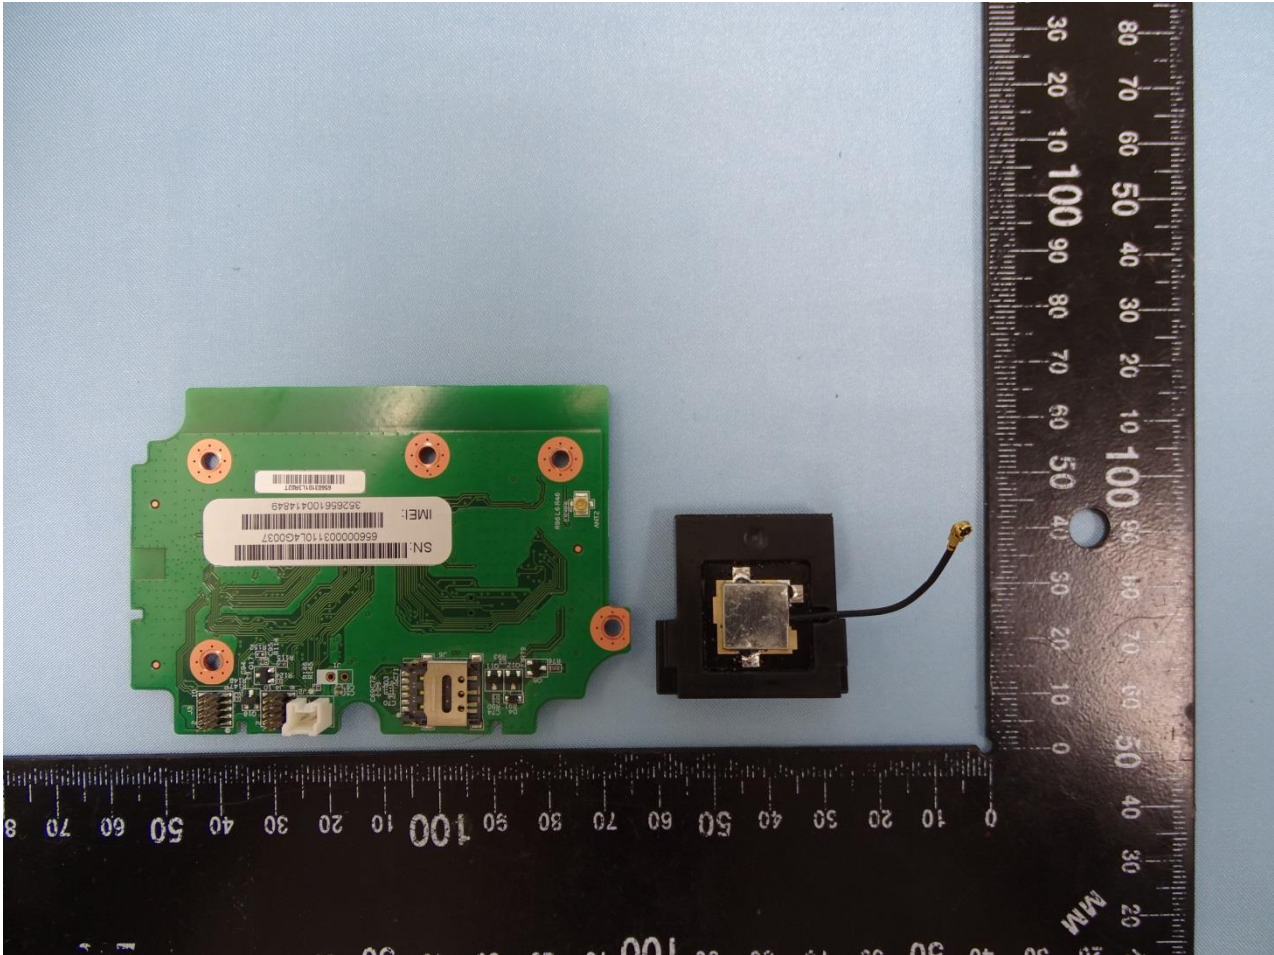

### 3. Internal Photograph of EUT

Brand Name: Infinitracker / Model Name: NCT-8101

Brand Name: Infinitracker / Model Name: NCT-8101

Brand Name: Infinitracker / Model Name: NCT-8101

Brand Name: Infinitracker / Model Name: NCT-8101

Brand Name: Infinitracker / Model Name: NCT-8101

Brand Name: Infinitracker / Model Name: NCT-8101

Brand Name: Infinitracker / Model Name: NCT-8101

Brand Name: Infinitracker / Model Name: NCT-8101

Brand Name: Infinitracker / Model Name: NCT-8101

Brand Name: Infinitracker / Model Name: NCT-8101

Brand Name: Infitracker / Model Name: NCT-8101

Brand Name: Infinitracker / Model Name: NCT-8101

Brand Name: Infinitracker / Model Name: NCT-8101

LTE Antenna