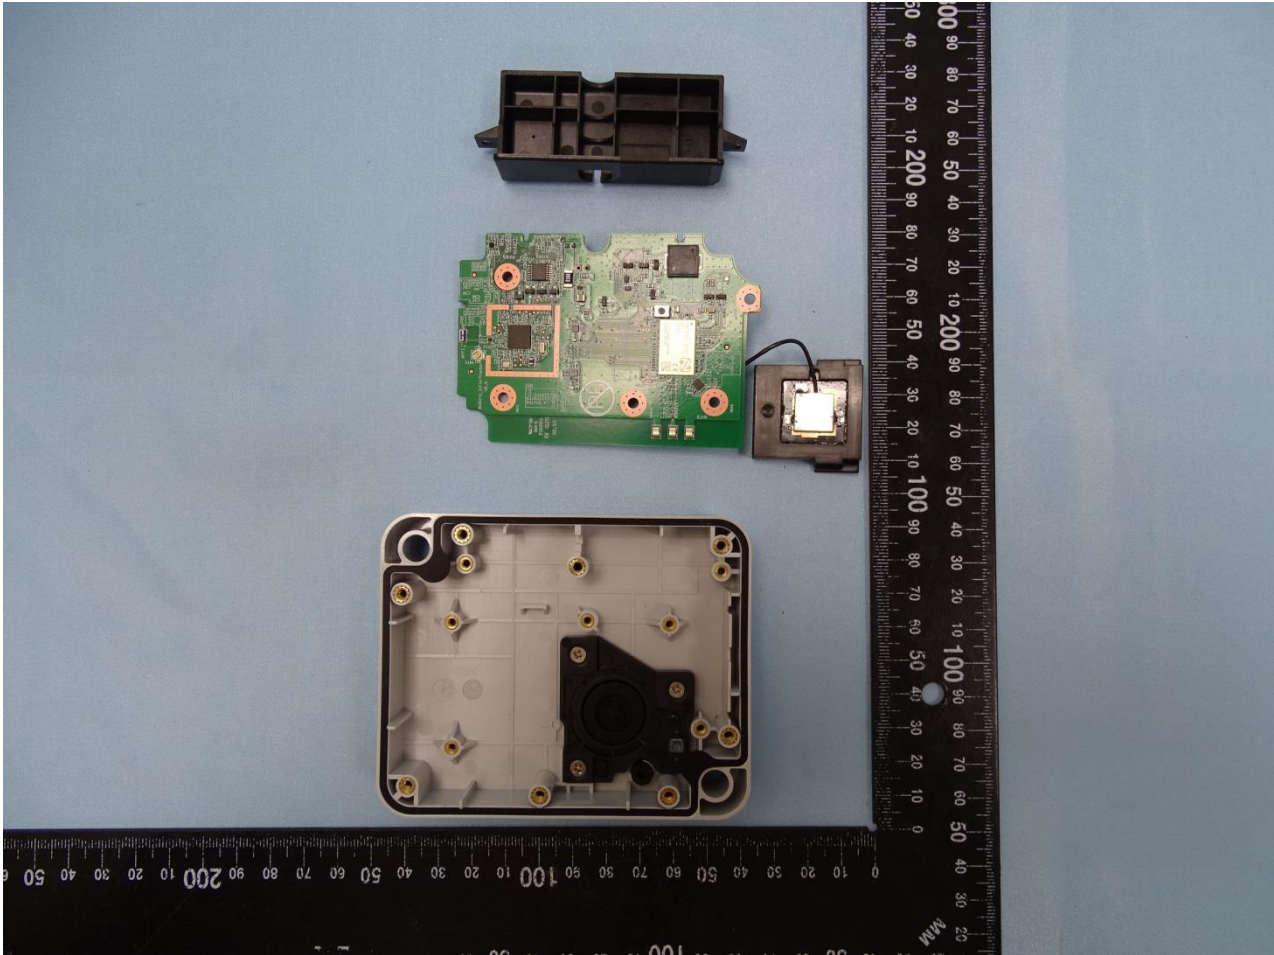

### 3. Internal Photograph of EUT

Brand Name: Infinitracker / Model Name: NCT-8101

Brand Name: Infinitracker / Model Name: NCT-8101

Brand Name: Infinitracker / Model Name: NCT-8101

Brand Name: Infinitracker / Model Name: NCT-8101

Brand Name: Infinitracker / Model Name: NCT-8101

Brand Name: Infinitracker / Model Name: NCT-8101

Brand Name: Infinitracker / Model Name: NCT-8101

Brand Name: Infinitracker / Model Name: NCT-8101

Brand Name: Infinitracker / Model Name: NCT-8101

Brand Name: Infinitracker / Model Name: NCT-8101

Brand Name: Infitracker / Model Name: NCT-8101

Brand Name: Infinitracker / Model Name: NCT-8101

Brand Name: Infinitracker / Model Name: NCT-8101

LTE Antenna