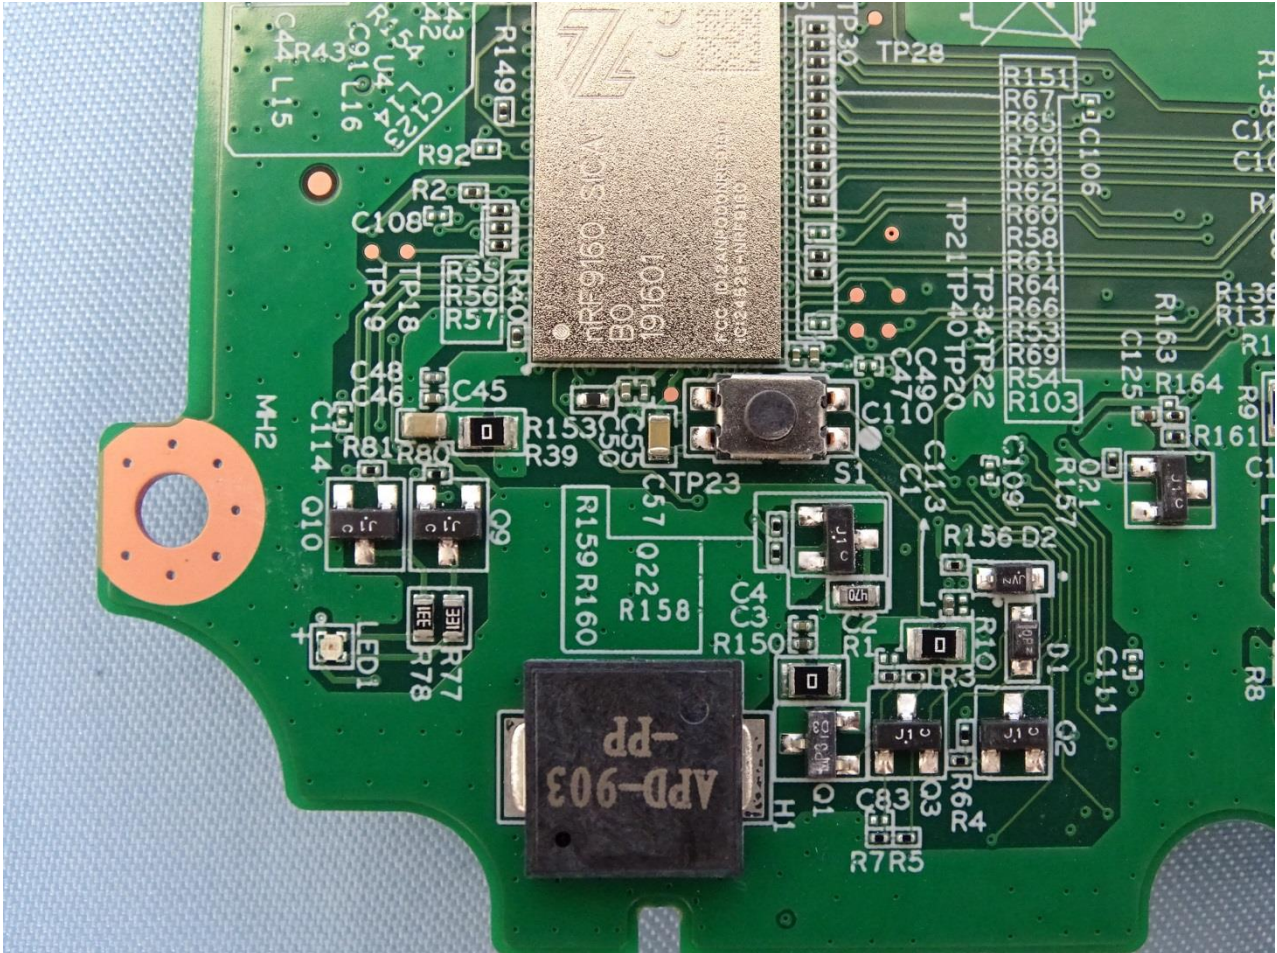

### 3. Internal Photograph of EUT

Brand Name: Infinitracker / Model Name: NCT-8101

Brand Name: Infinitracker / Model Name: NCT-8101

Brand Name: Infinitracker / Model Name: NCT-8101

Brand Name: Infinitracker / Model Name: NCT-8101

Brand Name: Infinitracker / Model Name: NCT-8101

Brand Name: Infinitracker / Model Name: NCT-8101

Brand Name: Infinitracker / Model Name: NCT-8101

Brand Name: Infinitracker / Model Name: NCT-8101

Brand Name: Infinitracker / Model Name: NCT-8101

Brand Name: Infinitracker / Model Name: NCT-8101

Brand Name: Infitracker / Model Name: NCT-8101

Brand Name: Infinitracker / Model Name: NCT-8101

Brand Name: Infinitracker / Model Name: NCT-8101

LTE Antenna