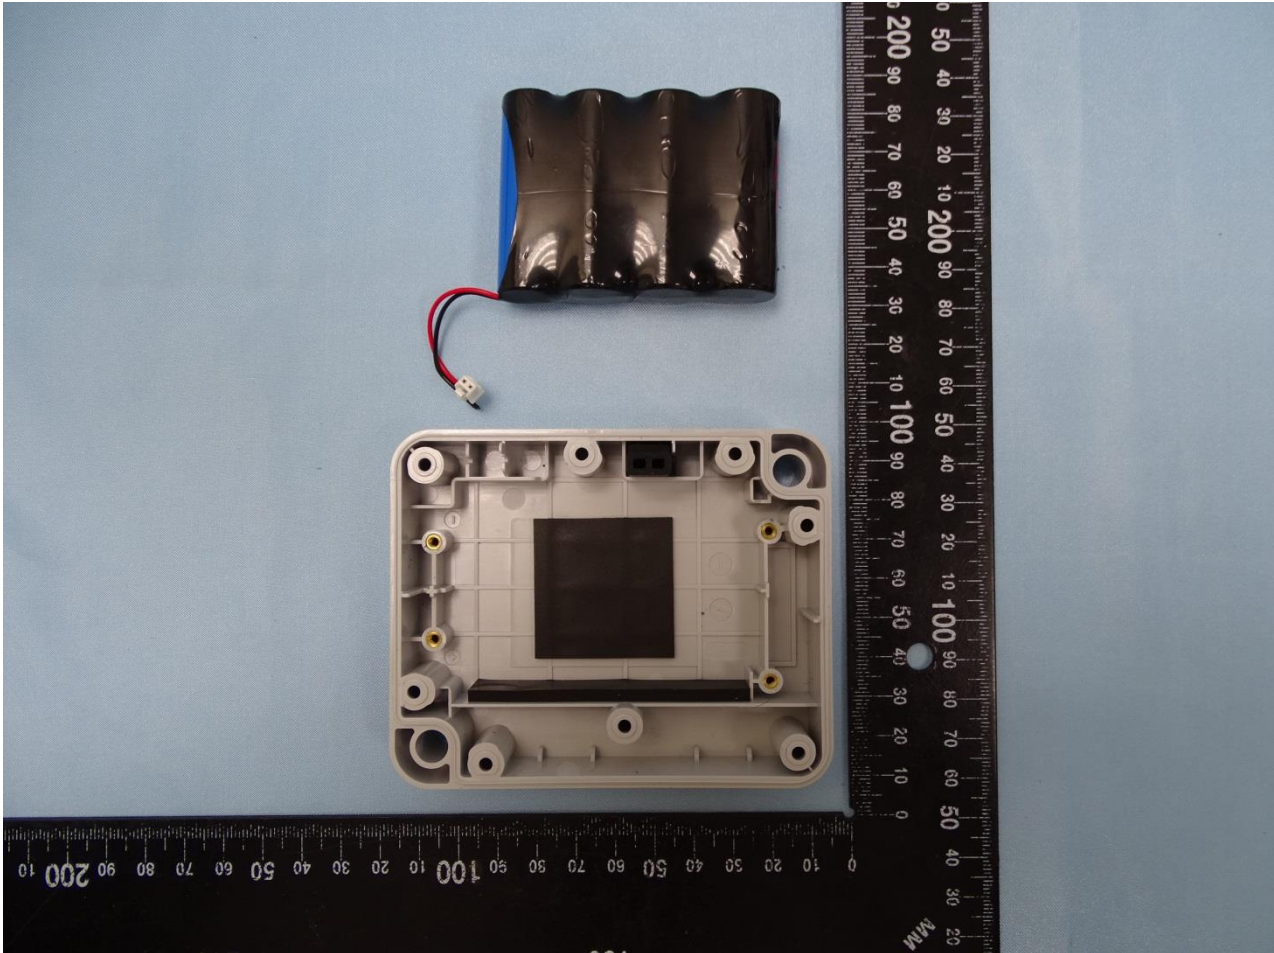

### 3. Internal Photograph of EUT

Brand Name: Infinitracker / Model Name: NCT-8101

Brand Name: Infinitracker / Model Name: NCT-8101

Brand Name: Infinitracker / Model Name: NCT-8101

Brand Name: Infinitracker / Model Name: NCT-8101

Brand Name: Infinitracker / Model Name: NCT-8101

Brand Name: Infinitracker / Model Name: NCT-8101

Brand Name: Infinitracker / Model Name: NCT-8101

Brand Name: Infinitracker / Model Name: NCT-8101

Brand Name: Infinitracker / Model Name: NCT-8101

Brand Name: Infinitracker / Model Name: NCT-8101

Brand Name: Infitracker / Model Name: NCT-8101

Brand Name: Infinitracker / Model Name: NCT-8101

Brand Name: Infinitracker / Model Name: NCT-8101

LTE Antenna