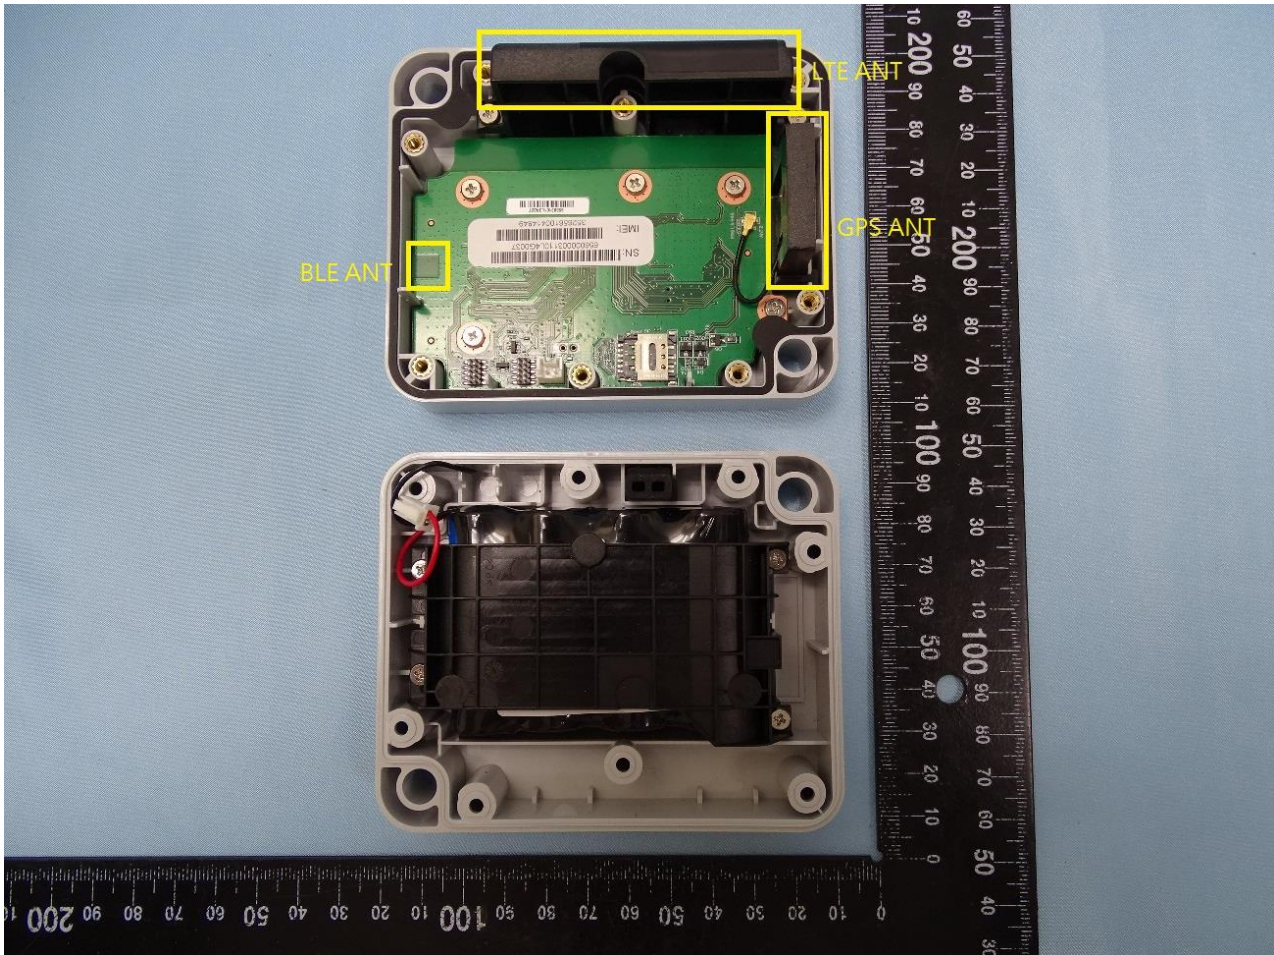

### 3. Internal Photograph of EUT

Brand Name: Infinitracker / Model Name: NCT-8101

Brand Name: Infinitracker / Model Name: NCT-8101

Brand Name: Infinitracker / Model Name: NCT-8101

Brand Name: Infinitracker / Model Name: NCT-8101

Brand Name: Infinitracker / Model Name: NCT-8101

Brand Name: Infinitracker / Model Name: NCT-8101

Brand Name: Infinitracker / Model Name: NCT-8101

Brand Name: Infinitracker / Model Name: NCT-8101

Brand Name: Infinitracker / Model Name: NCT-8101