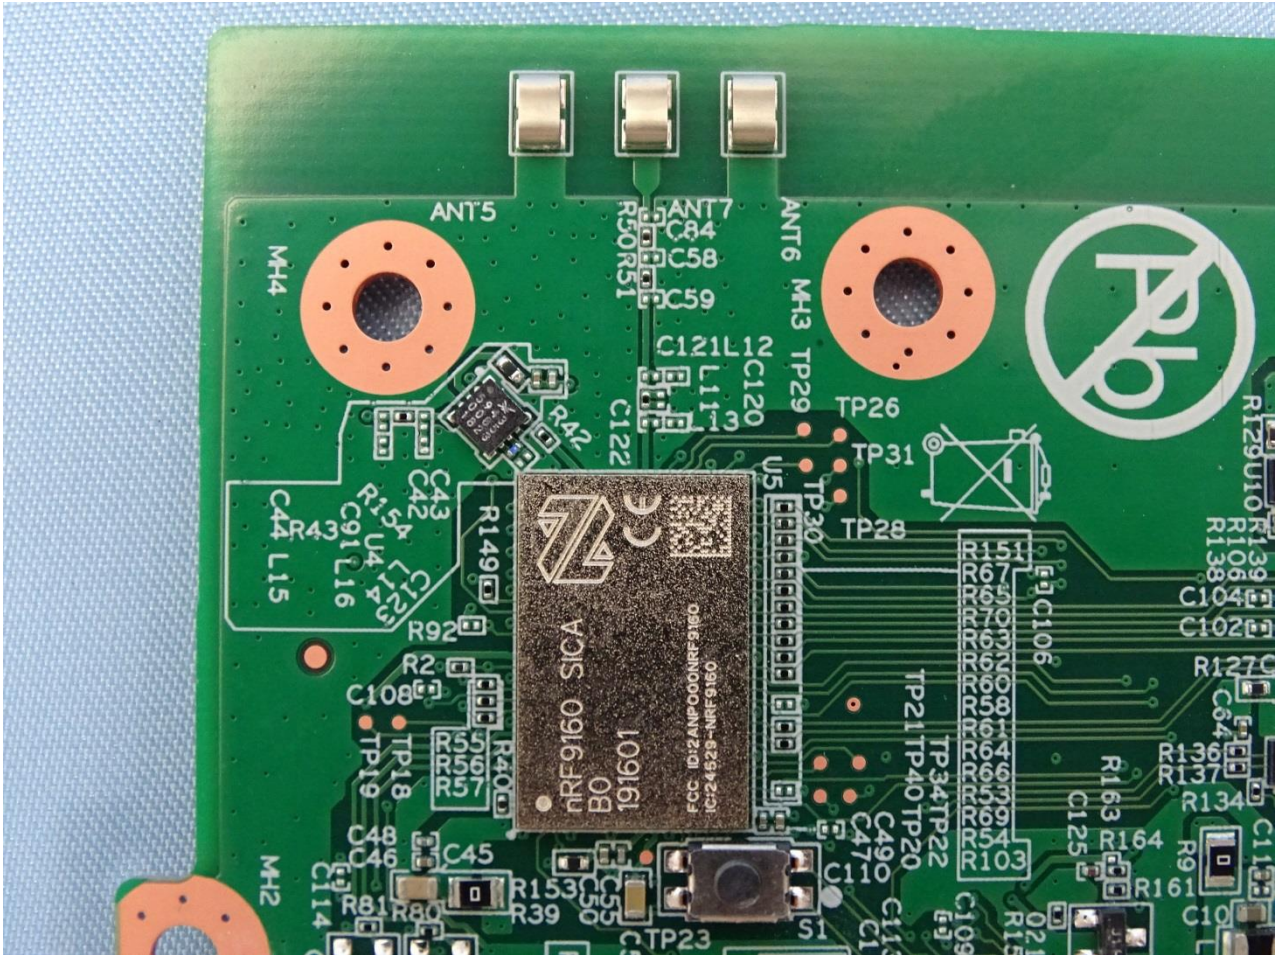

### 3. Internal Photograph of EUT

Brand Name: Infinitracker / Model Name: NCT-8101

Brand Name: Infinitracker / Model Name: NCT-8101

Brand Name: Infinitracker / Model Name: NCT-8101

Brand Name: Infinitracker / Model Name: NCT-8101

Brand Name: Infinitracker / Model Name: NCT-8101

Brand Name: Infinitracker / Model Name: NCT-8101

Brand Name: Infinitracker / Model Name: NCT-8101

Brand Name: Infinitracker / Model Name: NCT-8101

Brand Name: Infinitracker / Model Name: NCT-8101

Brand Name: Infinitracker / Model Name: NCT-8101

Brand Name: Infitracker / Model Name: NCT-8101

Brand Name: Infinitracker / Model Name: NCT-8101

Brand Name: Infinitracker / Model Name: NCT-8101

LTE Antenna