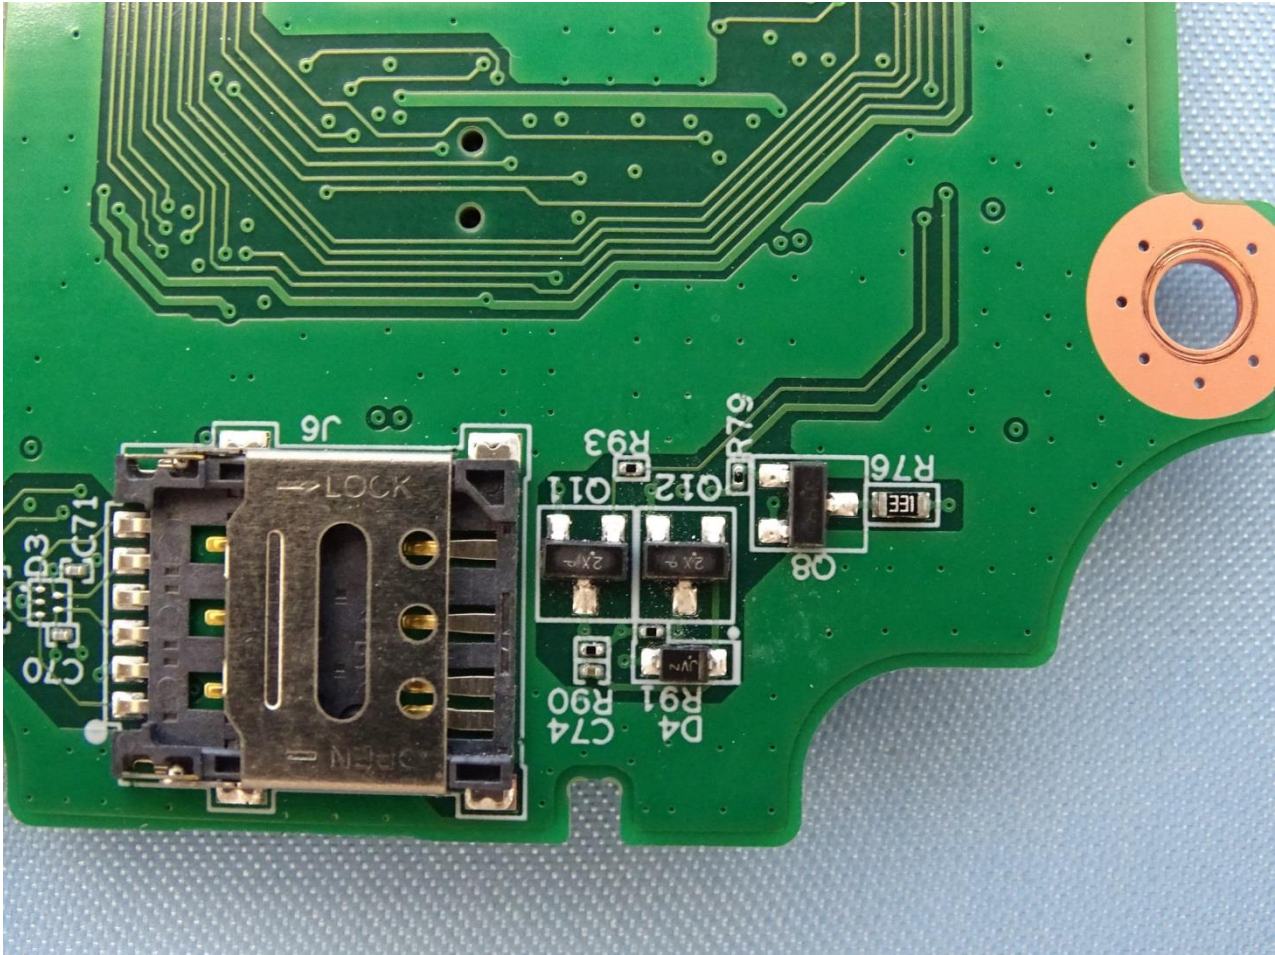

### 3. Internal Photograph of EUT

Brand Name: Infinitracker / Model Name: NCT-8101

Brand Name: Infinitracker / Model Name: NCT-8101

Brand Name: Infinitracker / Model Name: NCT-8101

Brand Name: Infinitracker / Model Name: NCT-8101

Brand Name: Infinitracker / Model Name: NCT-8101

Brand Name: Infinitracker / Model Name: NCT-8101

Brand Name: Infinitracker / Model Name: NCT-8101

Brand Name: Infinitracker / Model Name: NCT-8101

Brand Name: Infinitracker / Model Name: NCT-8101

Brand Name: Infinitracker / Model Name: NCT-8101

Brand Name: Infitracker / Model Name: NCT-8101

Brand Name: Infinitracker / Model Name: NCT-8101

Brand Name: Infinitracker / Model Name: NCT-8101

LTE Antenna