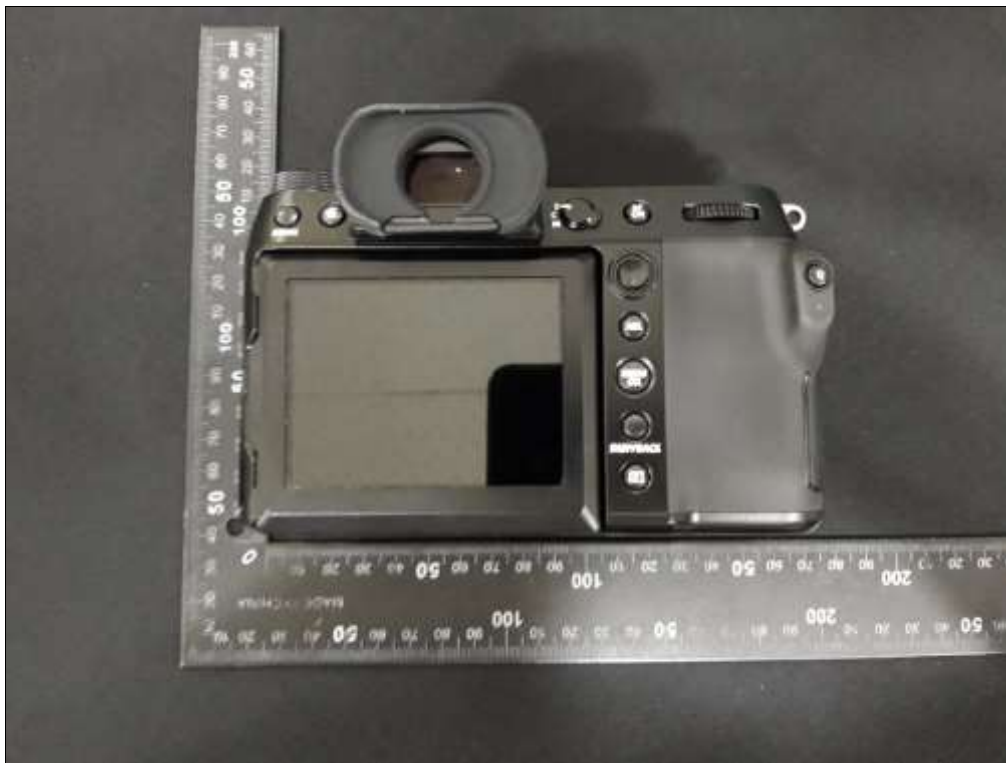

Front View

Left View

Appendix D. EUT Photo

Front

Rear

KCTL Inc.

65, Sinwon-ro, Yeongtong-gu,
Suwon-si, Gyeonggi-do, 16677, Korea
TEL: 82-31-285-0894 FAX: 82-505-299-8311
www.kctl.co.kr

Report No.:
KR20-SPF0057
Page (57) of (59)