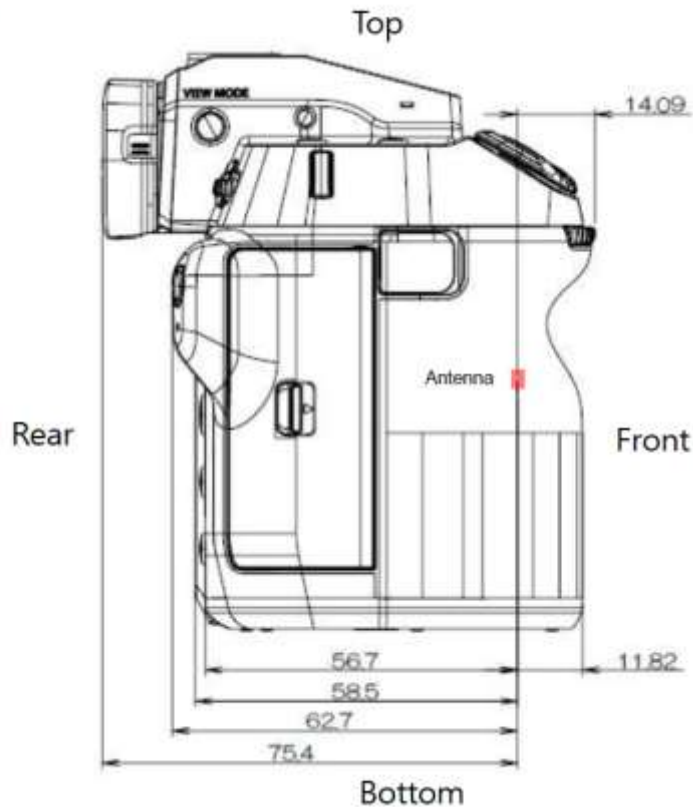

Front View

Left View

Appendix D. EUT Photo

Front

Rear

KCTL Inc.

65, Sinwon-ro, Yeongtong-gu,
Suwon-si, Gyeonggi-do, 16677, Korea
TEL: 82-31-285-0894 FAX: 82-505-299-8311
www.kctl.co.kr

Report No.:
KR20-SPF0057
Page (57) of (59)

Bottom

Appendix E. Test Setup Photo

Front (0 mm)

Front Tilt (0 mm)

End of test report