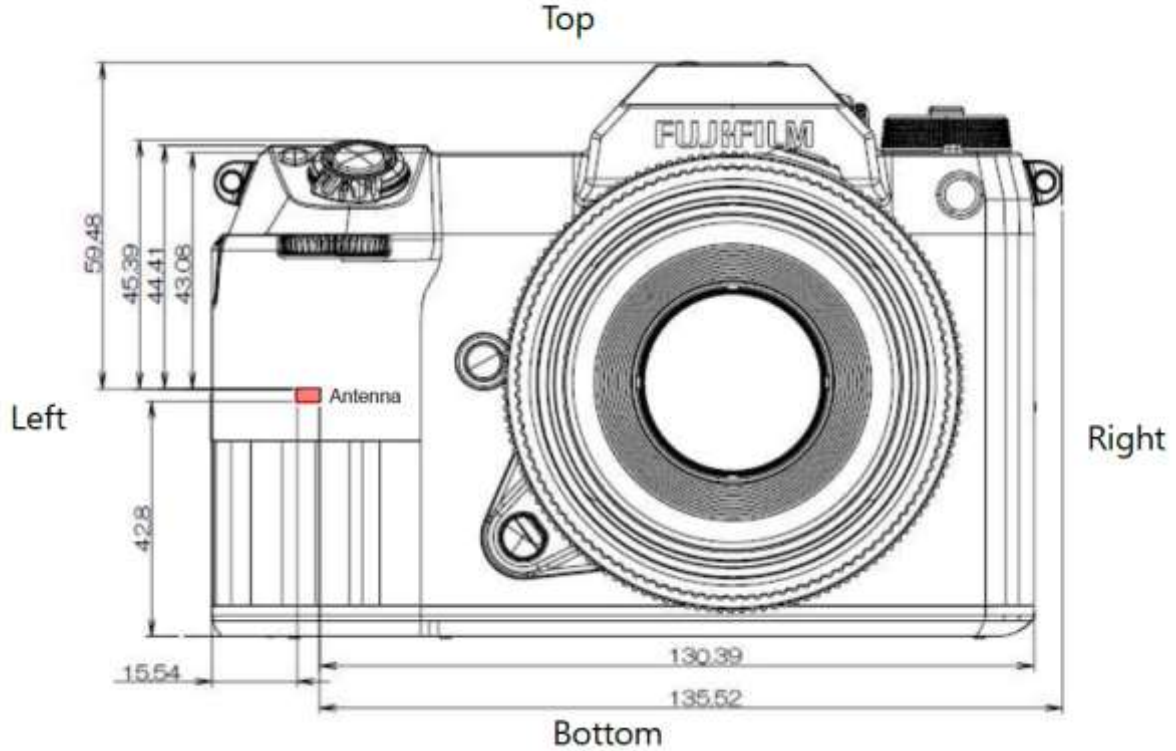

KCTL Inc.

65, Sinwon-ro, Yeongtong-gu,
Suwon-si, Gyeonggi-do, 16677, Korea
TEL: 82-31-285-0894 FAX: 82-505-299-8311
www.kctl.co.kr

Report No.:
KR20-SPF0057
Page (55) of (59)

Appendix C. #Antenna Location & Distance

Front View