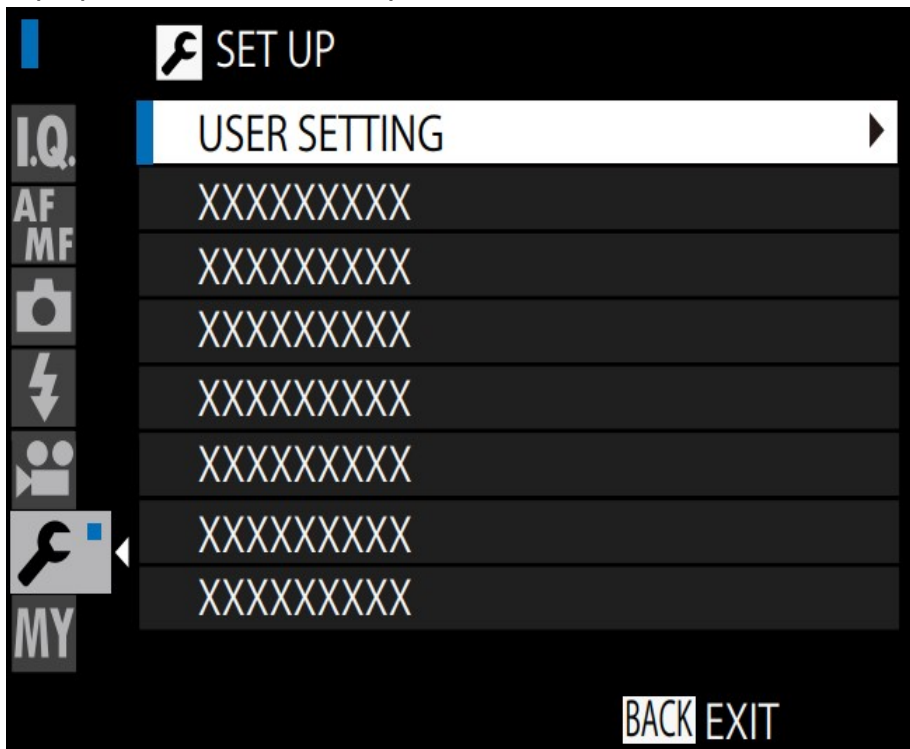

2nd Step: push "MENU/OK Key" on the below screen to select "USER SETTING"

3rd Step: push "MENU/OK Key" on the below screen to select "REGULATORY"

REGULATORY

2 / 4

CANADA

CONTAINS IC : 10293A-WMBNBM26A

AUSTRALIA/NEW ZEALAND

OK

EXIT

NEXT