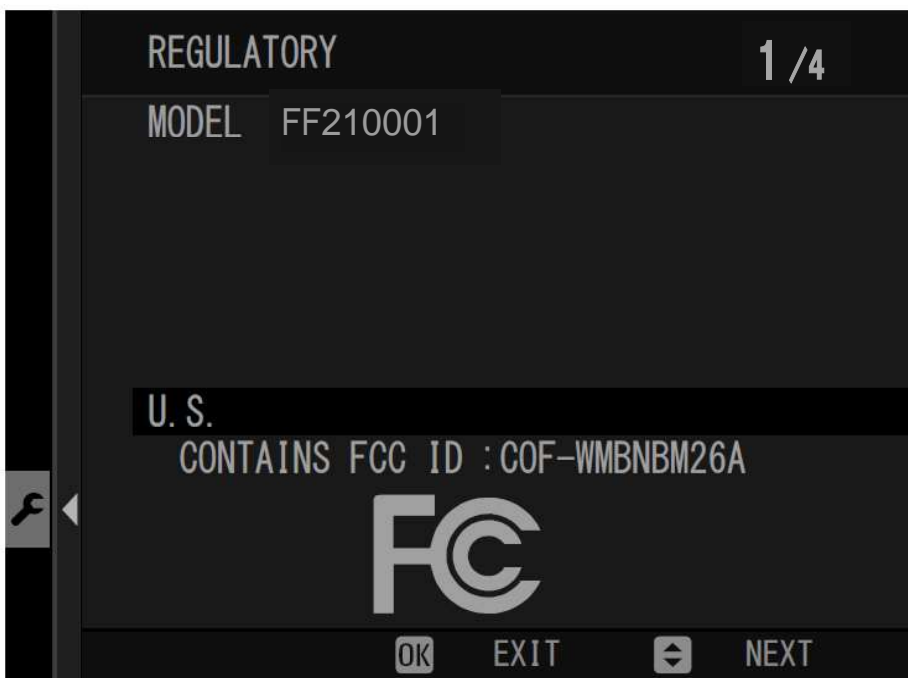

2nd Step: push "MENU/OK Key" on the below screen to select "USER SETTING"

3rd Step: push "MENU/OK Key" on the below screen to select "REGULATORY"

REGULATORY

2 / 4

CANADA

CONTAINS IC : 10293A-WMBNBM26A

AUSTRALIA/NEW ZEALAND