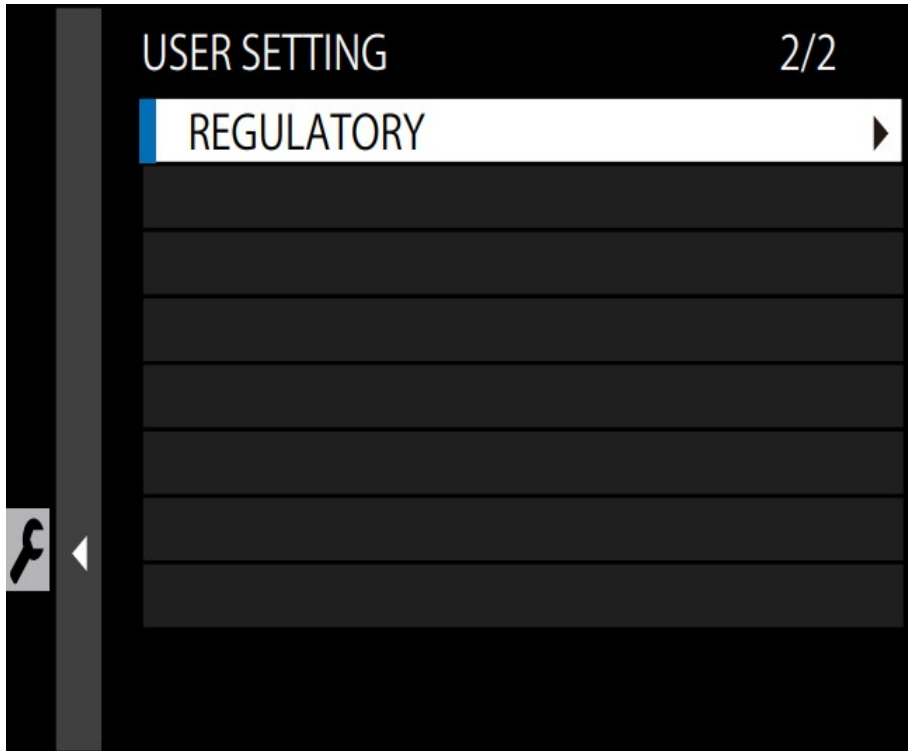

2nd Step: push "MENU/OK Key" on the below screen to select "USER SETTING"

3rd Step: push "MENU/OK Key" on the below screen to select "REGULATORY"

REGULATORY

2 / 4

CANADA

CONTAINS IC : 10293A-WMBNBM26A

AUSTRALIA/NEW ZEALAND

OK

EXIT

NEXT