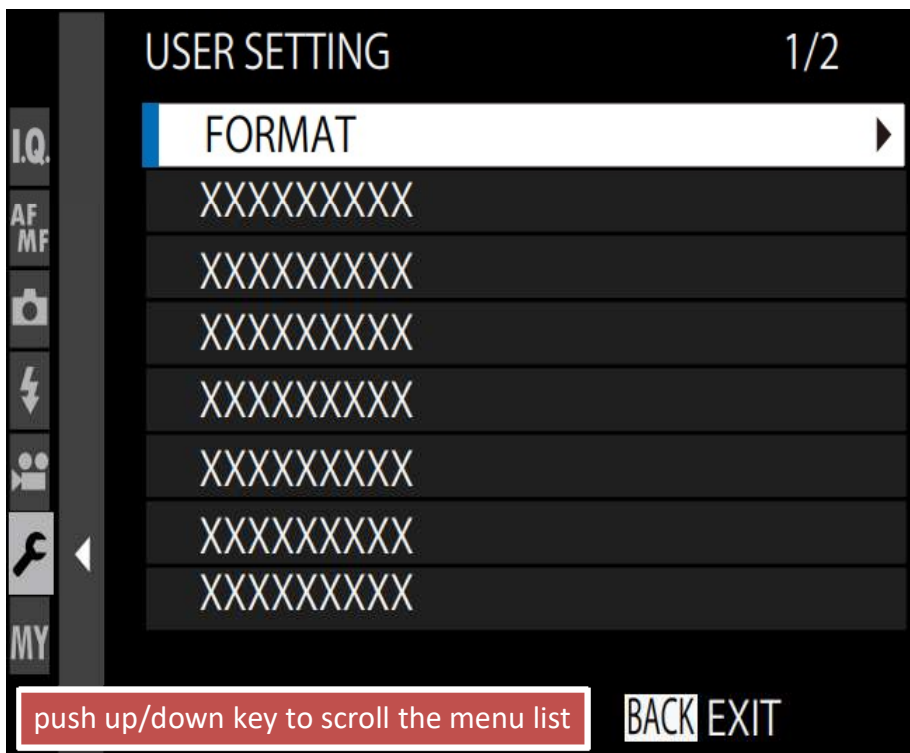

2nd Step: push "MENU/OK Key" on the below screen to select "USER SETTING"

3rd Step: push "MENU/OK Key" on the below screen to select "REGULATORY"

REGULATORY

2 / 4

CANADA

CONTAINS IC : 10293A-WMBNBM26A

AUSTRALIA/NEW ZEALAND

OK

EXIT

NEXT