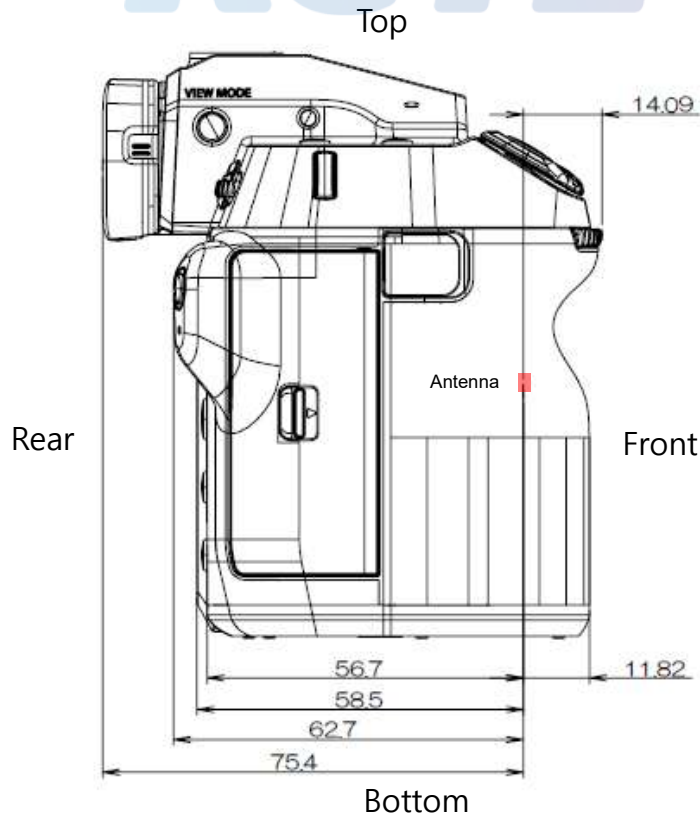

Appendix C. #Antenna Location & Distance

Front View

Left View

Appendix D. EUT Photo

Front

Rear

KCTL Inc.

65, Sinwon-ro, Yeongtong-gu,
Suwon-si, Gyeonggi-do, 16677, Korea
TEL: 82-31-285-0894 FAX: 82-505-299-8311
www.kctl.co.kr

KCTL

Top

Bottom

Appendix E. Test Setup Photo

Front (0 mm)

Front Tilt (0 mm)

End of test report