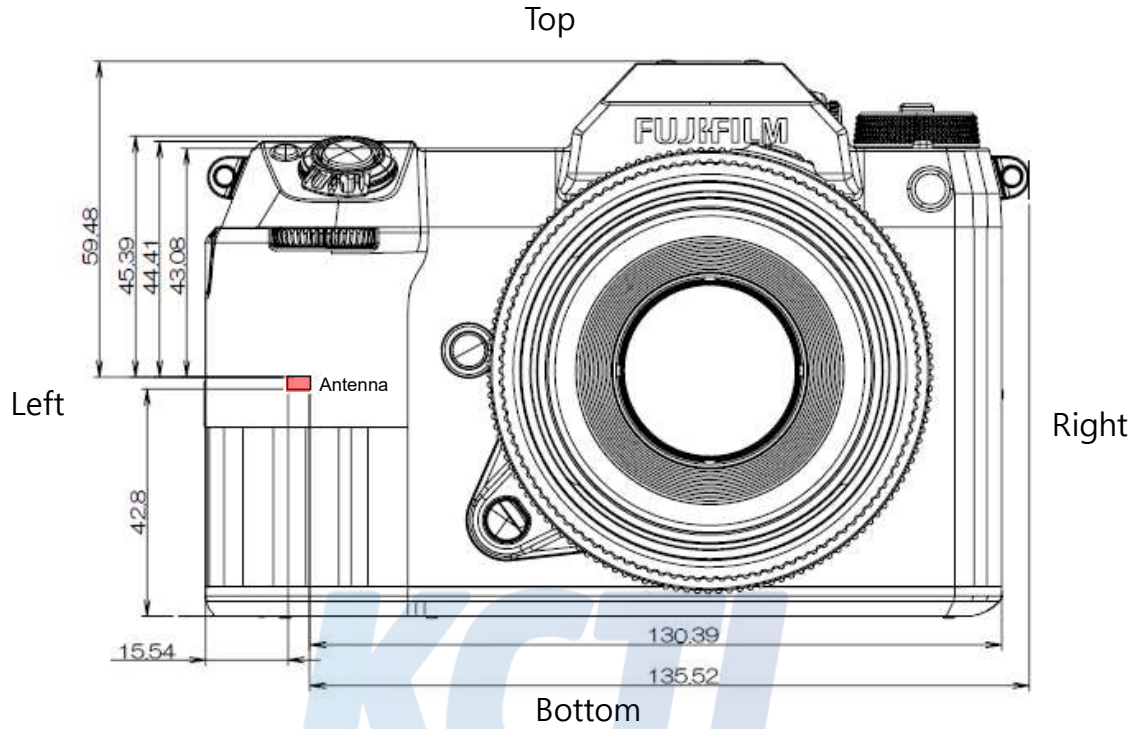

Appendix C. #Antenna Location & Distance

Front View

Left View

Appendix D. EUT Photo

Front

Rear

KCTL Inc.

65, Sinwon-ro, Yeongtong-gu,
Suwon-si, Gyeonggi-do, 16677, Korea
TEL: 82-31-285-0894 FAX: 82-505-299-8311
www.kctl.co.kr

KCTL

Top

Bottom

Appendix E. Test Setup Photo

Front (0 mm)

Front Tilt (0 mm)

End of test report