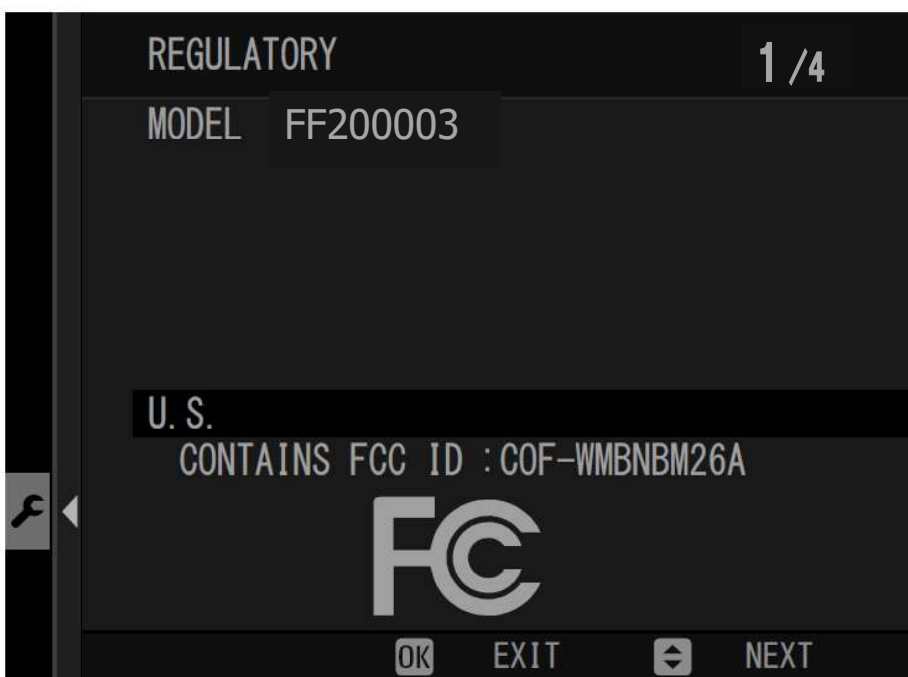

2nd Step: push "MENU/OK Key" on the below screen to select "USER SETTING"

3rd Step: push "MENU/OK Key" on the below screen to select "REGULATORY"

REGULATORY

2 / 4

CANADA

CONTAINS IC : 10293A-WMBNBM26A

AUSTRALIA/NEW ZEALAND