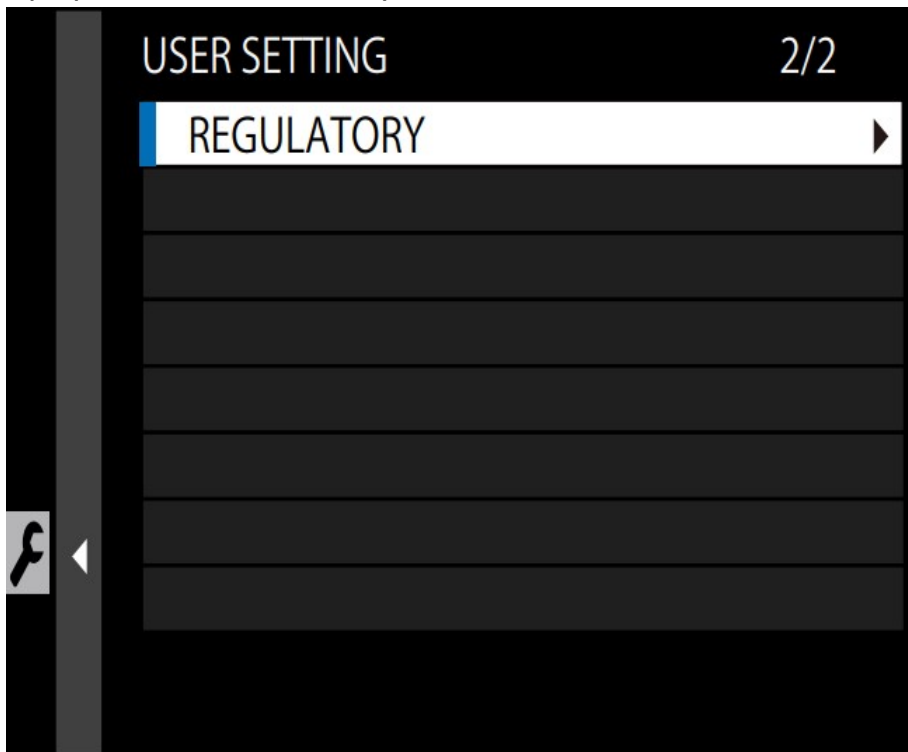

2nd Step: push "MENU/OK Key" on the below screen to select "USER SETTING"

3rd Step: push "MENU/OK Key" on the below screen to select "REGULATORY"

REGULATORY

2 / 4

CANADA

CONTAINS IC : 10293A-WMBNBM26A

AUSTRALIA/NEW ZEALAND

OK

EXIT

NEXT