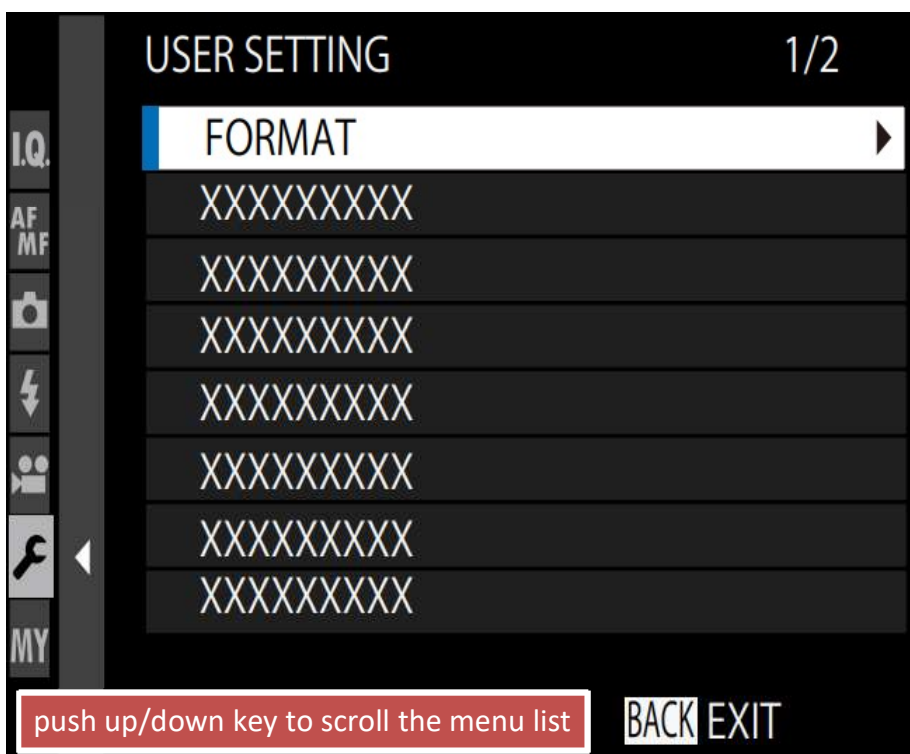

2nd Step: push "MENU/OK Key" on the below screen to select "USER SETTING"

3rd Step: push "MENU/OK Key" on the below screen to select "REGULATORY"

REGULATORY

2 / 4

CANADA

CONTAINS IC : 10293A-WMBNBM26A

AUSTRALIA/NEW ZEALAND

OK

EXIT

NEXT