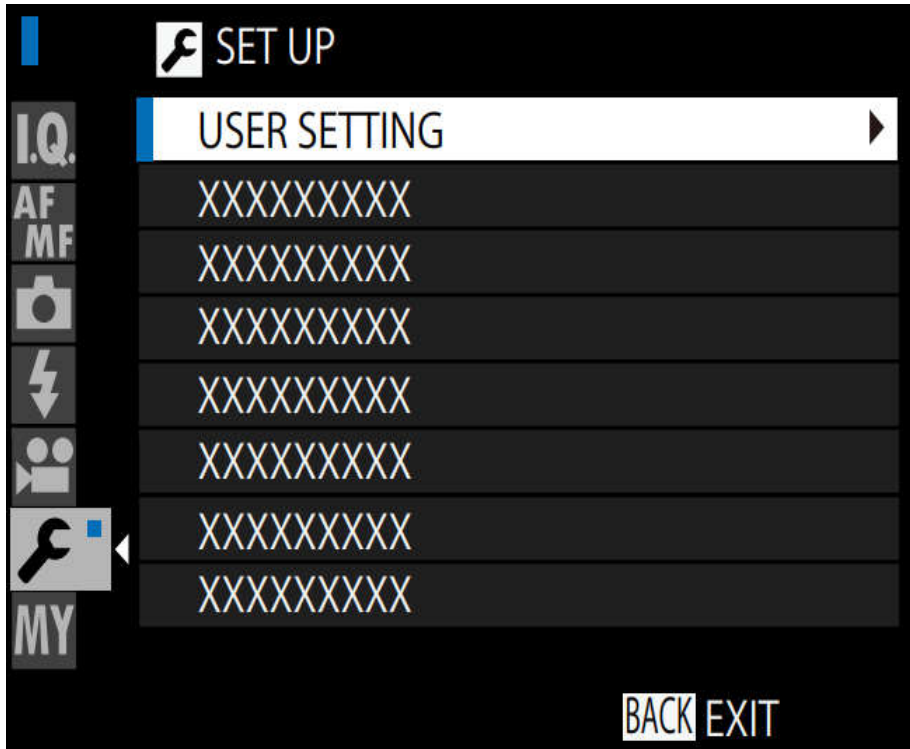

2nd Step: push "MENU/OK Key" on the below screen to select "USER SETTING"

3rd Step: push "MENU/OK Key" on the below screen to select "REGULATORY"

REGULATORY

2 / 4

CANADA

CONTAINS IC : 10293A-WMBNBM26A

AUSTRALIA/NEW ZEALAND

OK

EXIT

NEXT