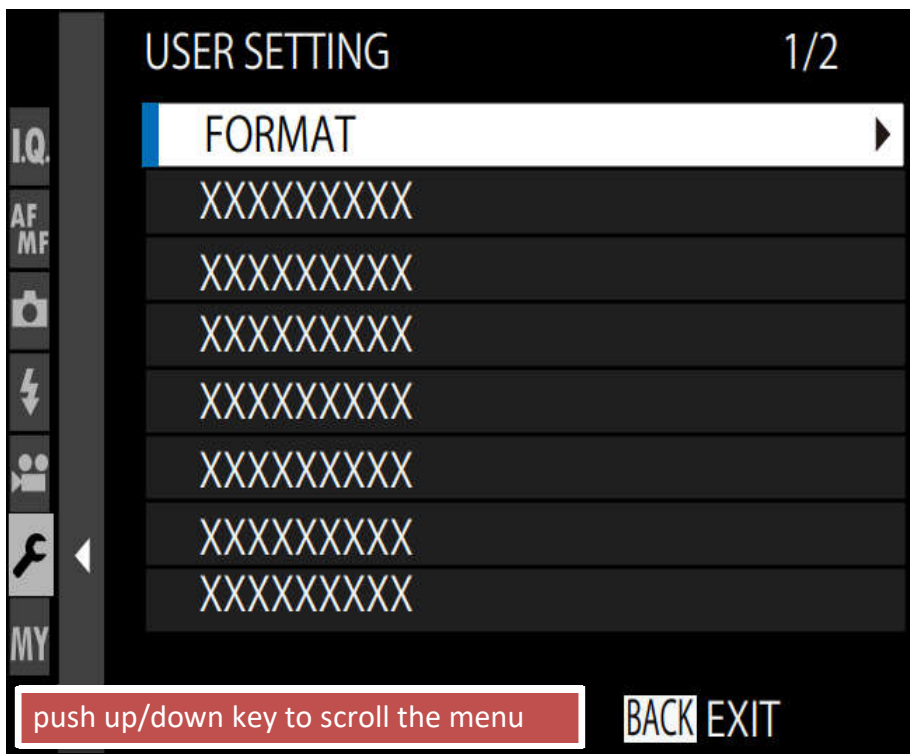

2nd Step: push "MENU/OK Key" on the below screen to select "USER SETTING"

3rd Step: push "MENU/OK Key" on the below screen to select "REGULATORY"

REGULATORY

2 / 4

CANADA

CONTAINS IC : 10293A-WMBNBM26A

AUSTRALIA/NEW ZEALAND

OK

EXIT

NEXT