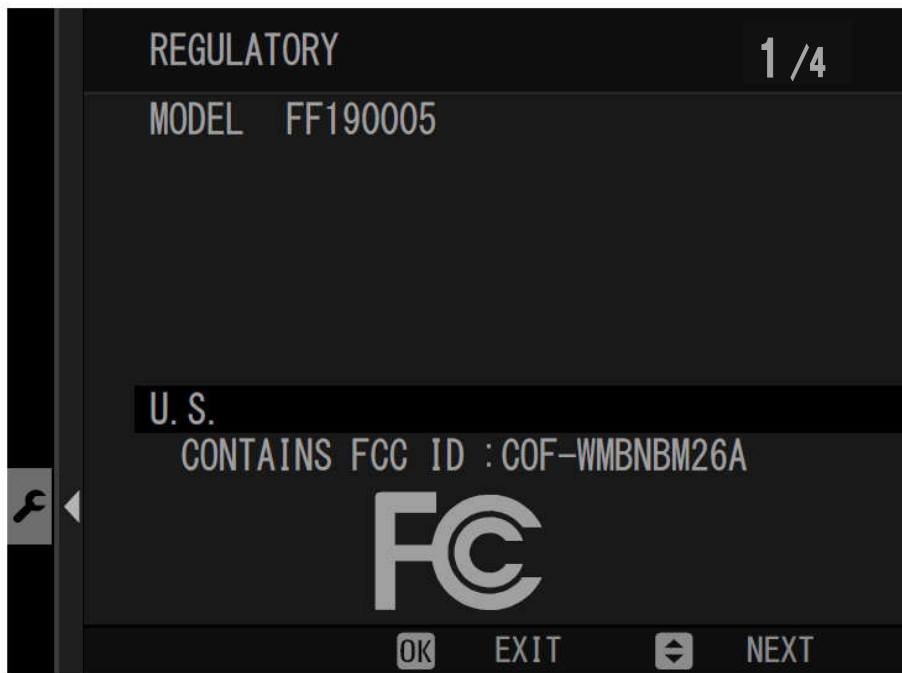

2nd Step: push "MENU/OK Key" on the below screen to select "USER SETTING"

3rd Step: push "MENU/OK Key" on the below screen to select "REGULATORY"

REGULATORY

2 / 4

CANADA

CONTAINS IC : 10293A-WMBNBM26A

AUSTRALIA/NEW ZEALAND