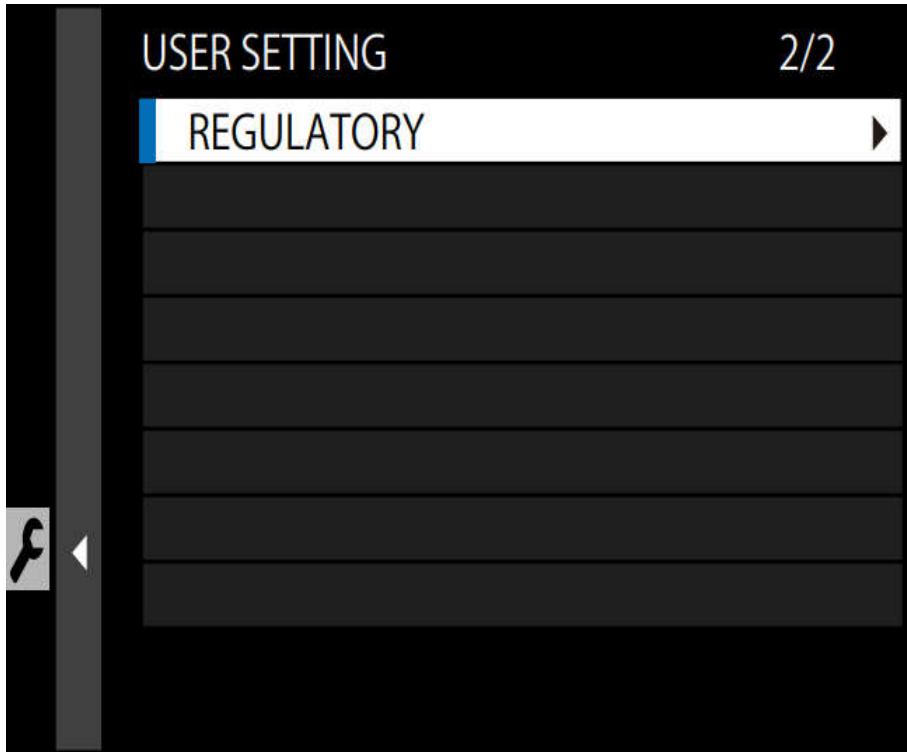

2nd Step: push "MENU/OK Key" on the below screen to select "USER SETTING"

3rd Step: push "MENU/OK Key" on the below screen to select "REGULATORY"

REGULATORY

2 / 4

CANADA

CONTAINS IC : 10293A-WMBNBM26A

AUSTRALIA/NEW ZEALAND

OK

EXIT

NEXT