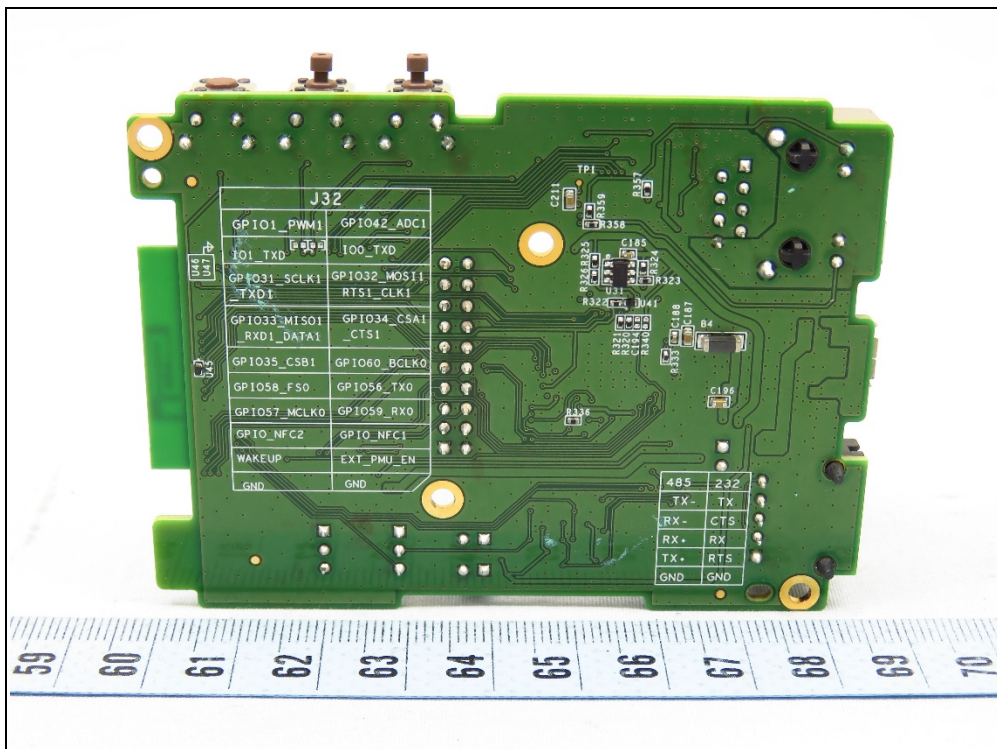

CONSTRUCTION PHOTOS OF EUT

WiFi onboard
ANT

EUT (Model: AS-01)