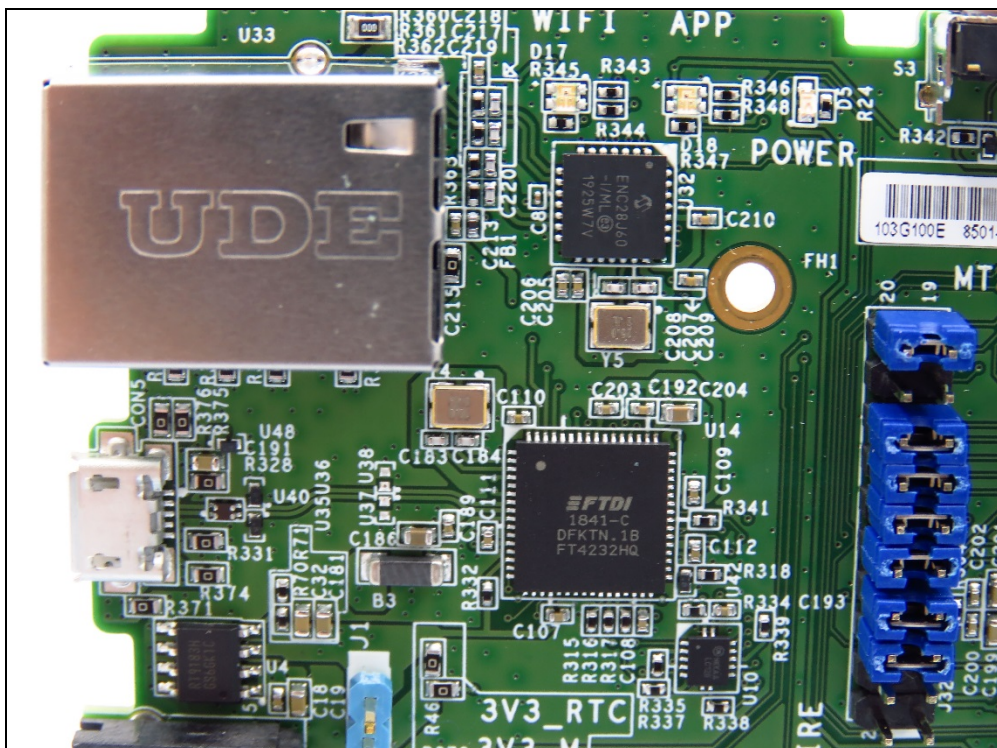

CONSTRUCTION PHOTOS OF EUT

WiFi onboard
ANT

EUT (Model: AS-01)