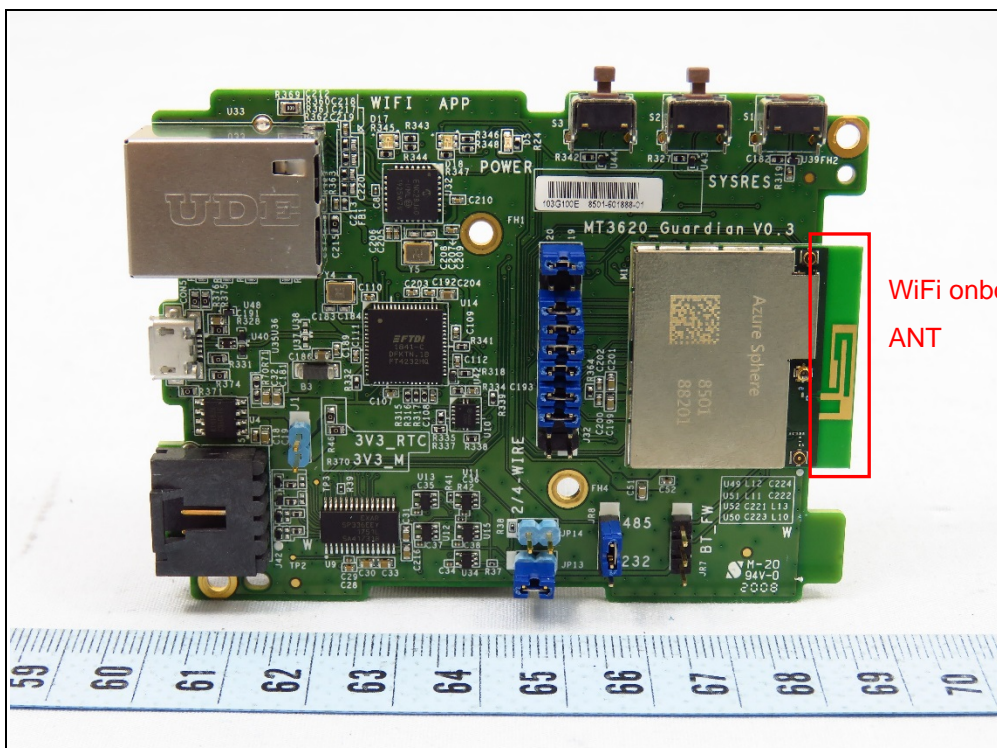

CONSTRUCTION PHOTOS OF EUT

WiFi onboard
ANT

EUT (Model: AS-01)