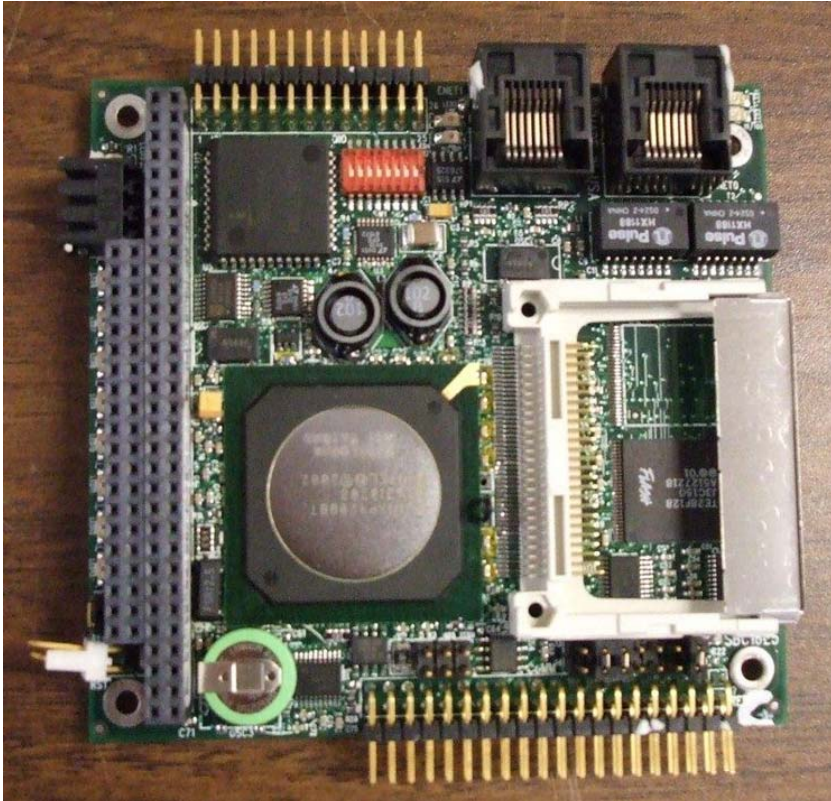

Truck-Coder II Indoor Unit (IDU)	8014191000
Digital Board Assembly	7214206010
Digital Board	7214206900
MPEG Encoder Board	598007001
Digital Board Power Supply	7214215000
IDU IF Board Assembly	7214191000
CPU Board	598010000

Front Panel

Truck-Coder II
Indoor Unit (IDU)
(8014191000)

Truck-Coder II
Indoor Unit (IDU)
(8014191000)

Truck-Coder II
Indoor Unit (IDU)
(8014191000)

IDU-IF Board Assembly (7214191000)

Front View

IDU-IF Board Assembly (7214191000)

MPEG Encoder Board (598007001)

Front View

MPEG Encoder Board (598007001)

Rear View

Power Supply Board (7214215000)

Front View

Power Supply Board (7214215000)

Rear View

CPU Board Assembly (598010000)

Front View

CPU Board Assembly (598010000)

Rear View