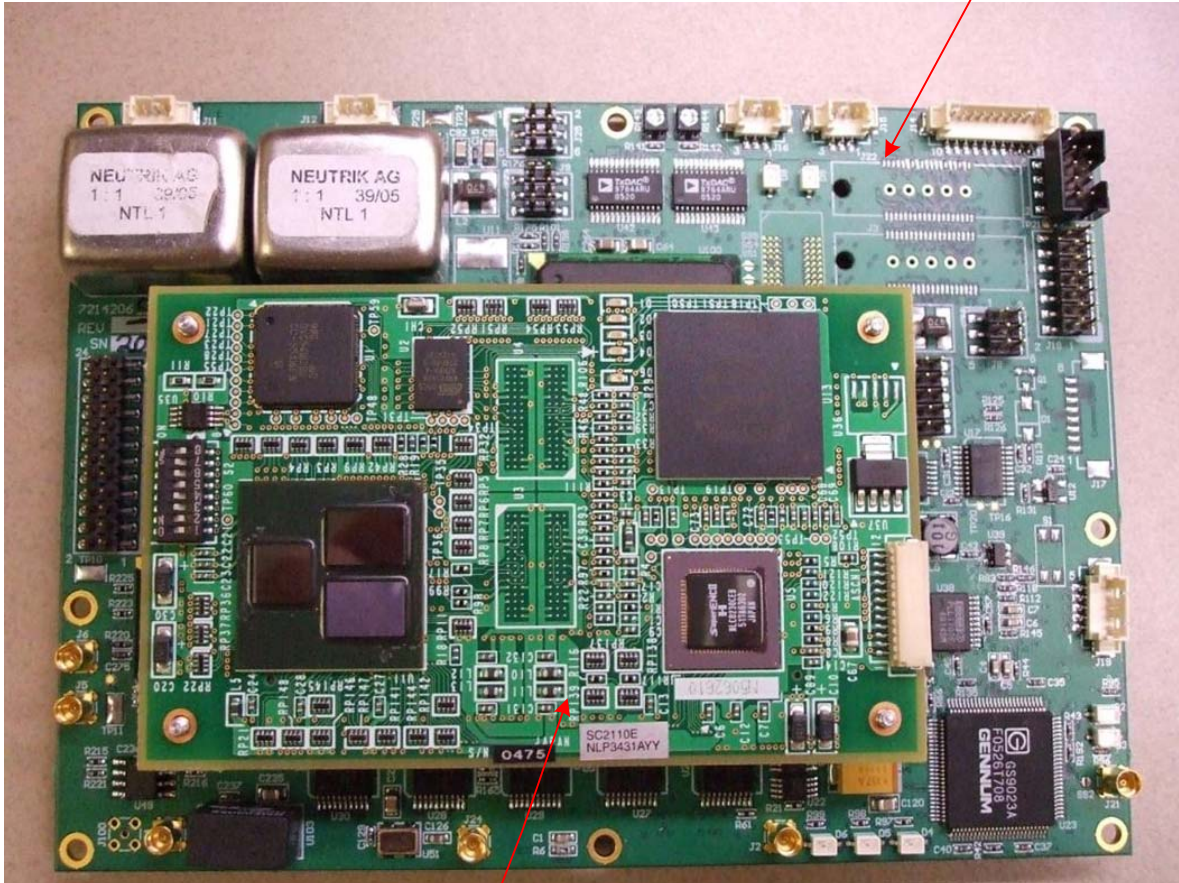

Digital Board Assembly (7214206010)

Digital Board

MPEG Encoder