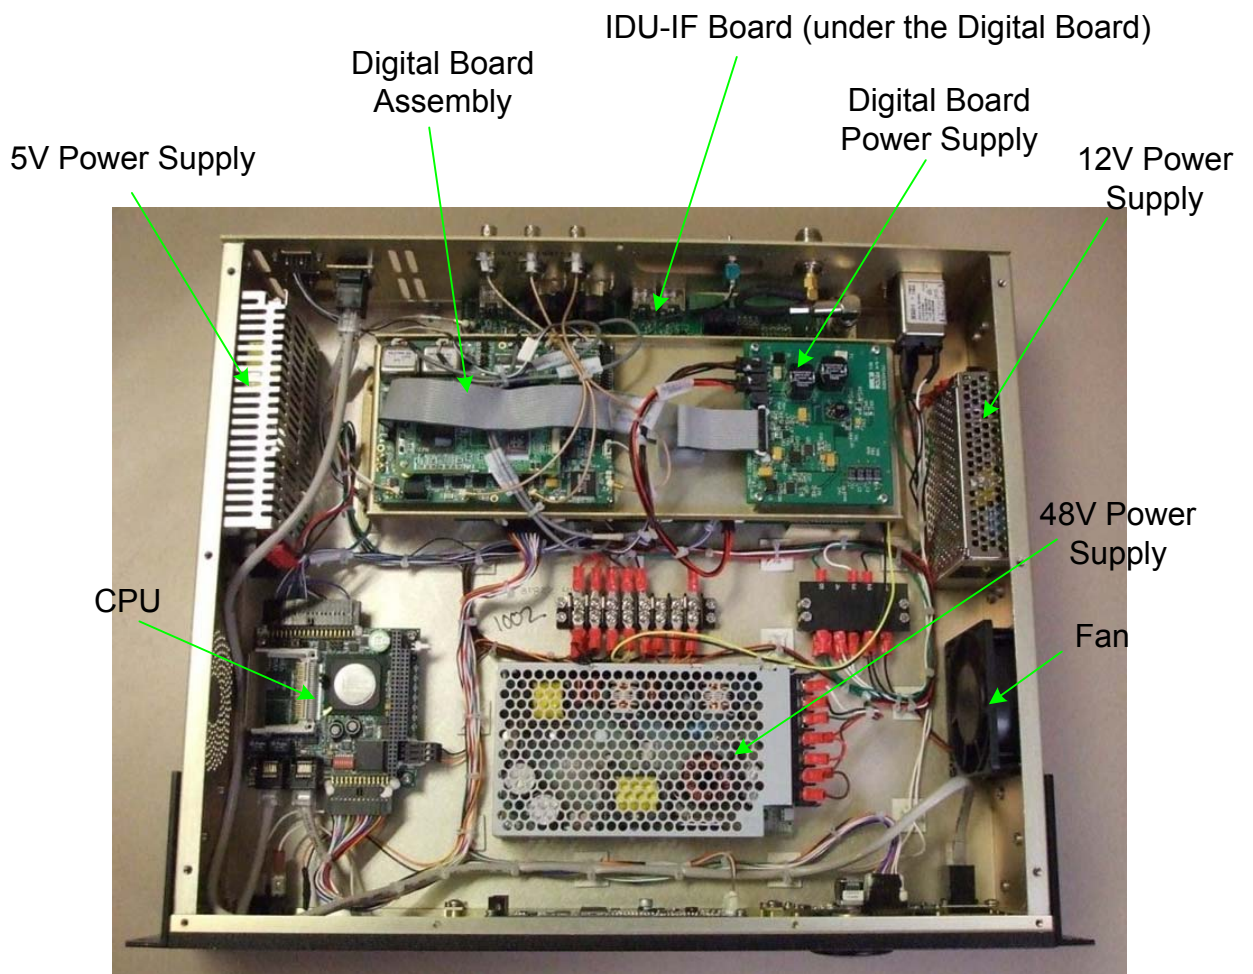

Truck-Coder II Indoor Unit (IDU)	8014191000
Digital Board Assembly	7214206010
Digital Board	7214206900
MPEG Encoder Board	598007001
Digital Board Power Supply	7214215000
IDU IF Board Assembly	7214191000
CPU Board	598010000

Front Panel

Truck-Coder II
Indoor Unit (IDU)
(8014191000)

Truck-Coder II
Indoor Unit (IDU)
(8014191000)

Truck-Coder II
Indoor Unit (IDU)
(8014191000)

IDU-IF Board Assembly (7214191000)

Front View

IDU-IF Board Assembly (7214191000)