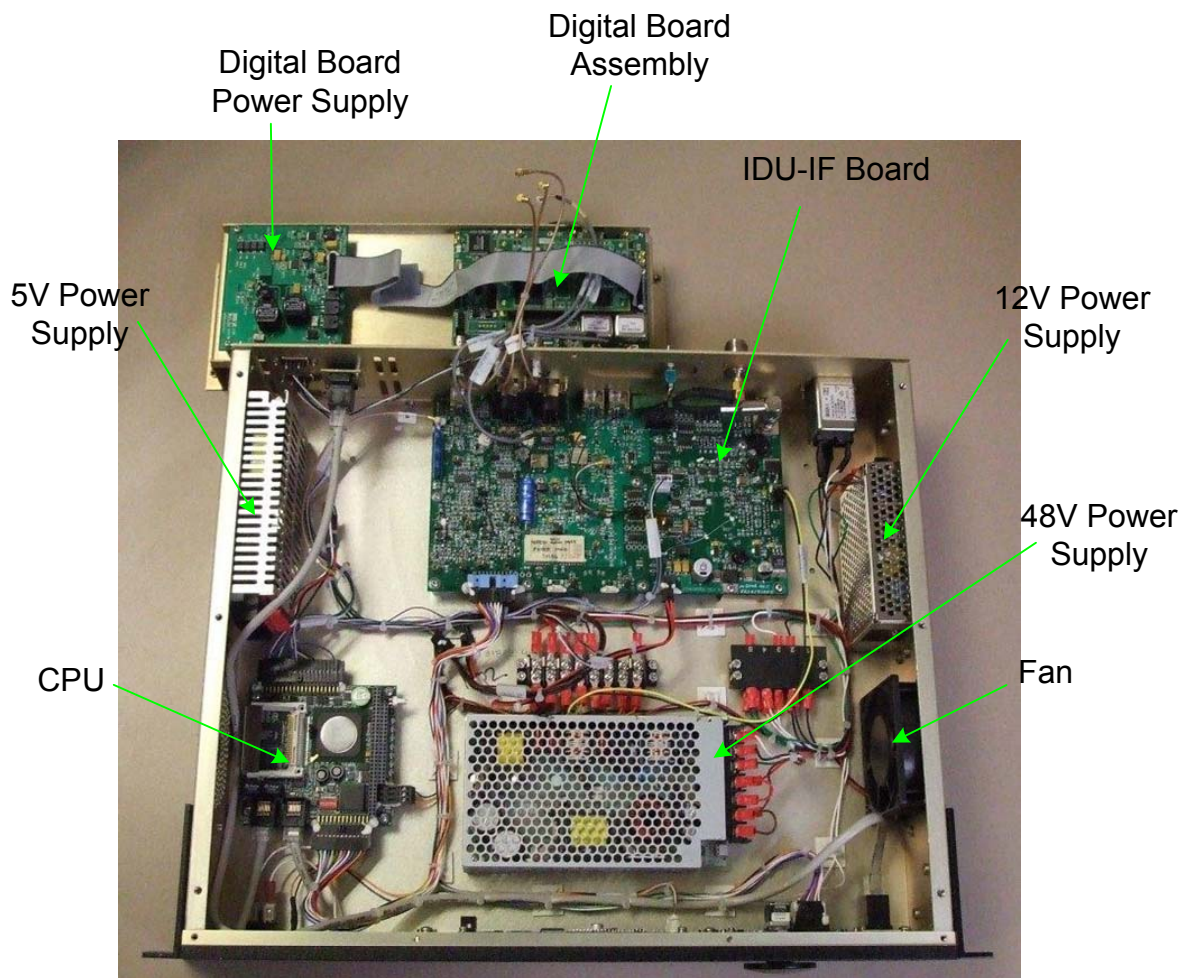

Truck-Coder II Indoor Unit (IDU)	8014191000
Digital Board Assembly	7214206010
Digital Board	7214206900
MPEG Encoder Board	598007001
Digital Board Power Supply	7214215000
IDU IF Board Assembly	7214191000
CPU Board	598010000

Front Panel

Truck-Coder II
Indoor Unit (IDU)
(8014191000)

Truck-Coder II
Indoor Unit (IDU)
(8014191000)

Truck-Coder II
Indoor Unit (IDU)
(8014191000)

IDU-IF Board Assembly (7214191000)

Front View

IDU-IF Board Assembly (7214191000)