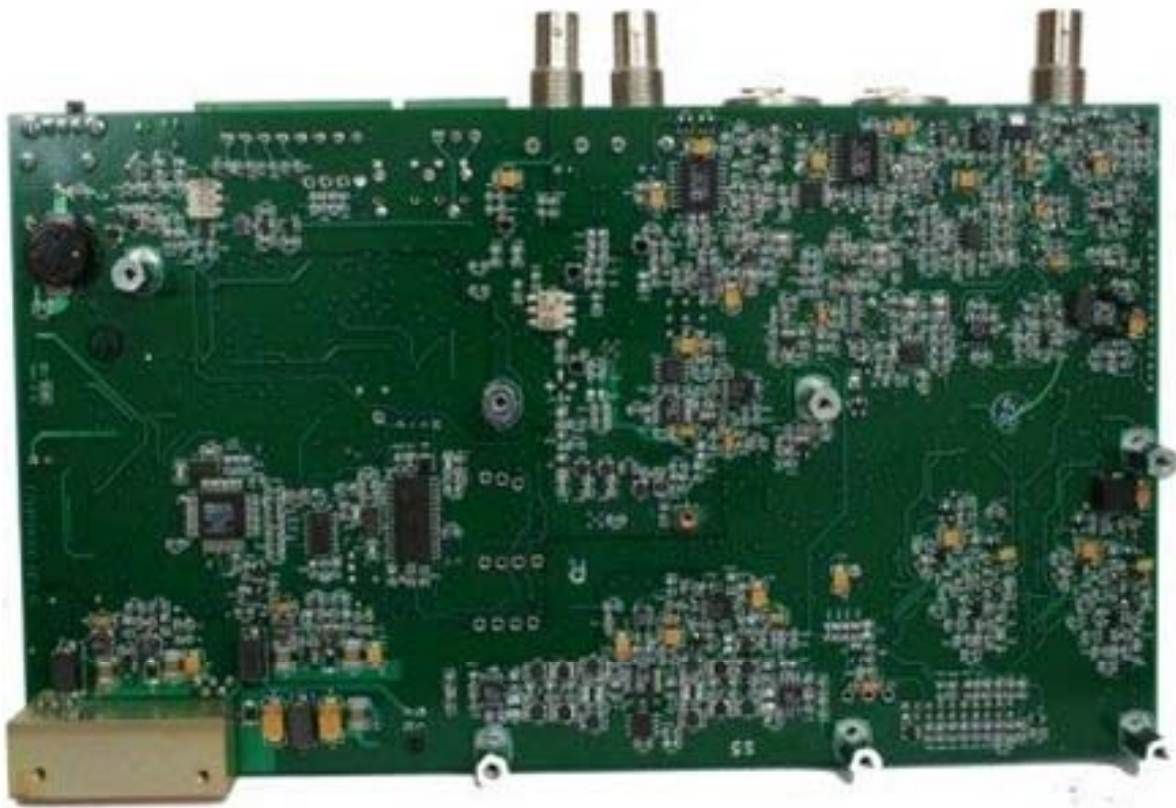

Truck-Coder II Indoor Unit (IDU)	8014191000
Digital Board Assembly	7214206010
Digital Board	7214206900
MPEG Encoder Board	598007001
Digital Board Power Supply	7214215000
IDU IF Board Assembly	7214191000
CPU Board	598010000

Front Panel

Truck-Coder II
Indoor Unit (IDU)
(8014191000)

Truck-Coder II
Indoor Unit (IDU)
(8014191000)

Truck-Coder II
Indoor Unit (IDU)
(8014191000)

IDU-IF Board Assembly (7214191000)

Front View

IDU-IF Board Assembly (7214191000)