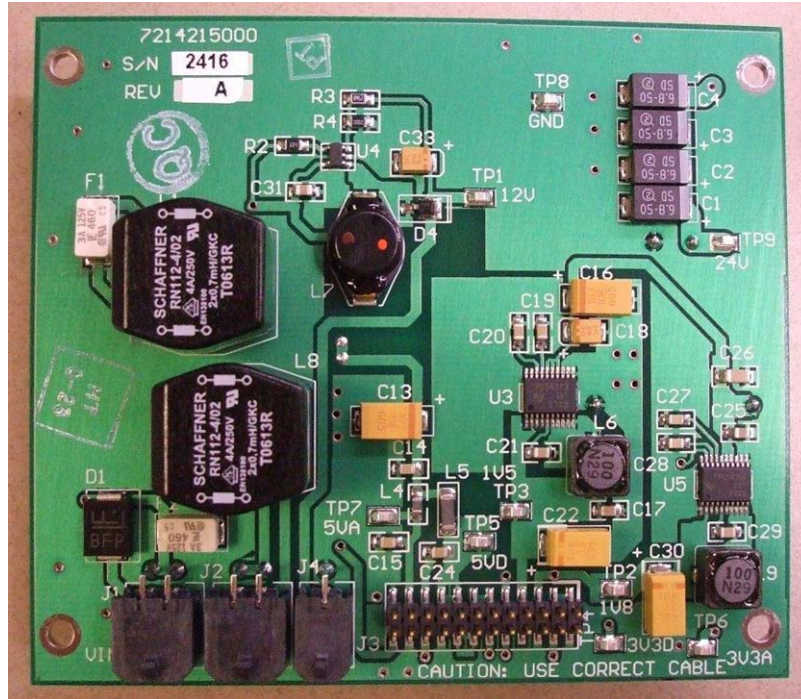

Truck-Coder II Indoor Unit (IDU)	8014191000
Digital Board Assembly	7214206010
Digital Board	7214206900
MPEG Encoder Board	598007001
Digital Board Power Supply	7214215000
IDU IF Board Assembly	7214191000
CPU Board	598010000

Front Panel

Truck-Coder II
Indoor Unit (IDU)
(8014191000)

Truck-Coder II
Indoor Unit (IDU)
(8014191000)

Truck-Coder II
Indoor Unit (IDU)
(8014191000)

IDU-IF Board Assembly (7214191000)

Front View

IDU-IF Board Assembly (7214191000)

MPEG Encoder Board (598007001)

Front View

MPEG Encoder Board (598007001)

Rear View

Power Supply Board (7214215000)

Front View

Power Supply Board (7214215000)

Rear View

CPU Board Assembly (598010000)

Front View

CPU Board Assembly (598010000)

Rear View