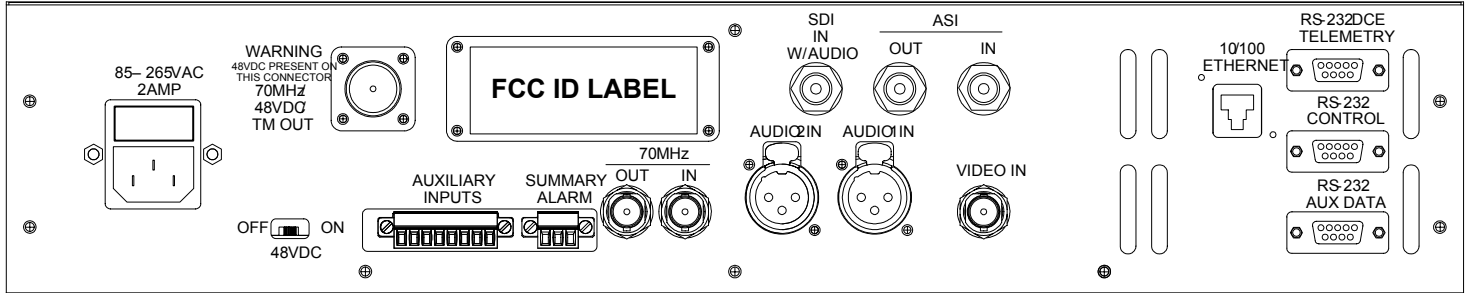

Truck-Coder II (TCII) 8014191500

Exterior Picture 1

7GHz TCII Outdoor Assembly (ODU)
8014192700

Exterior Picture 2

7GHz TCII Outdoor Assembly (ODU)
8014192700

Exterior Picture 3

TCII Indoor Assembly (IDU) -front view
8014191000

Exterior Picture 4

TCII Indoor Assembly (IDU) -rear view 8014191000

Exterior Picture 5