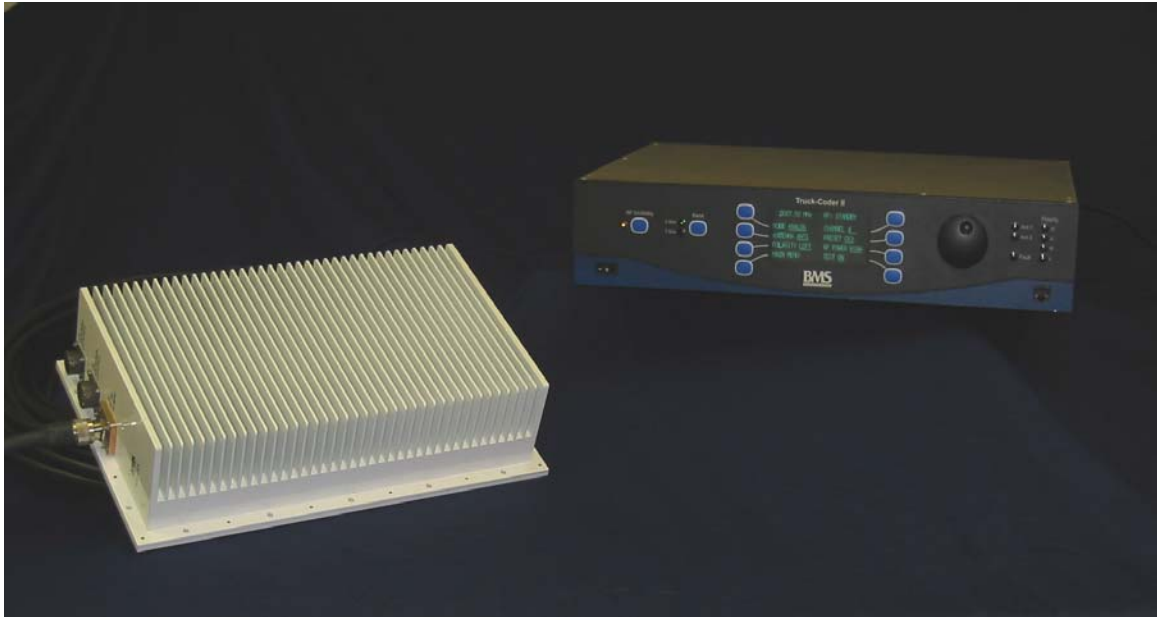

Truck-Coder II (TCII) 8014191500

Exterior Picture 1

7GHz TCII Outdoor Assembly (ODU)
8014192700

Exterior Picture 2

7GHz TCII Outdoor Assembly (ODU)
8014192700

Exterior Picture 3

TCII Indoor Assembly (IDU) -front view
8014191000

Exterior Picture 4

TCII Indoor Assembly (IDU) -rear view 8014191000

Exterior Picture 5