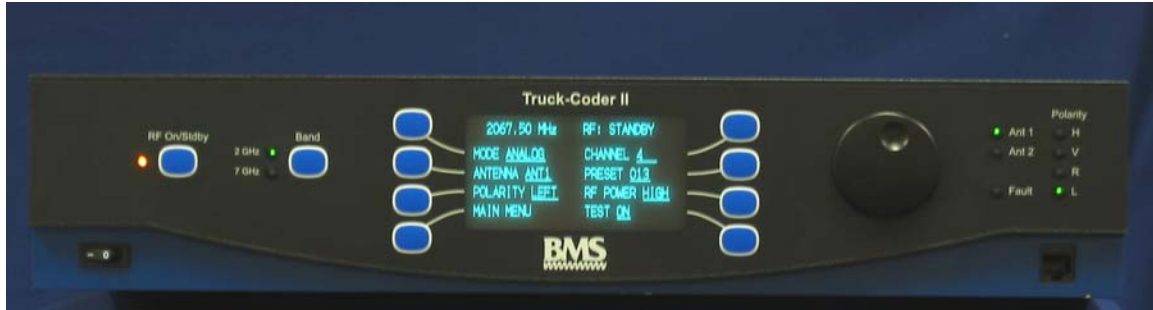

Truck-Coder II (TCII) 8014191500

Exterior Picture 1

7GHz TCII Outdoor Assembly (ODU)
8014192700

Exterior Picture 2

7GHz TCII Outdoor Assembly (ODU)
8014192700

Exterior Picture 3

TCII Indoor Assembly (IDU) -front view
8014191000

Exterior Picture 4

TCII Indoor Assembly (IDU) -rear view 8014191000

Exterior Picture 5