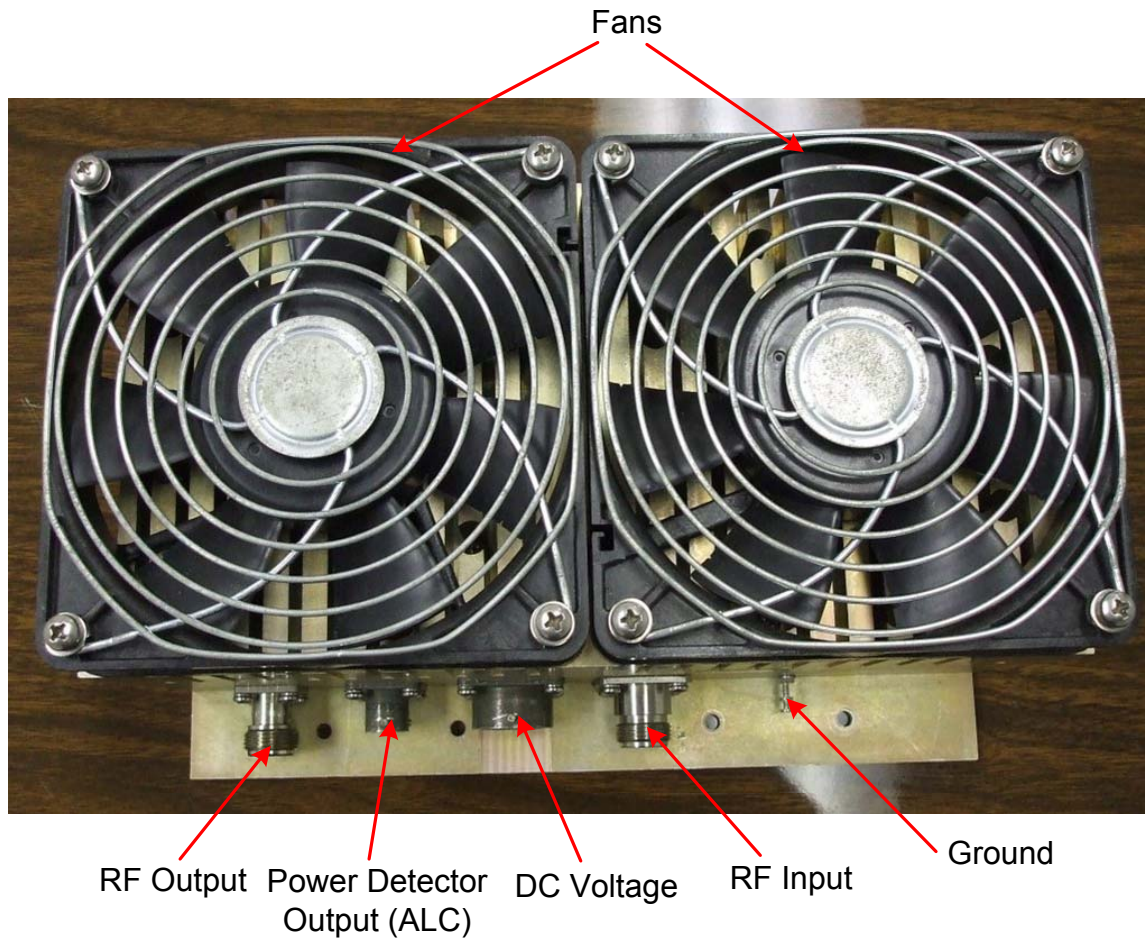

External Picture 1

6 GHz 5W Power Amplifier (8014079050)

External Picture 2