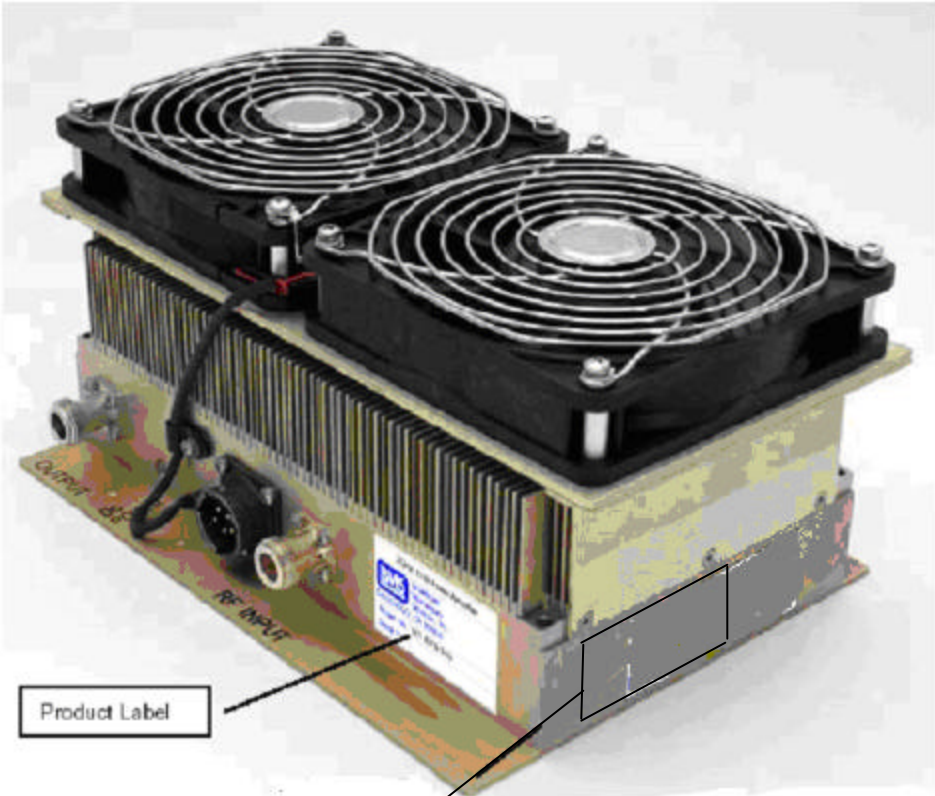

## CNVHCII-5-7 Product and FCC Labels

**Figure 1. BMS product label**

Label Specifications:

Dimensions: 2.5" L x .5" H  
Label Stock: White vinyl

**Figure 2. FCC label**

Product Label

FCC LABEL